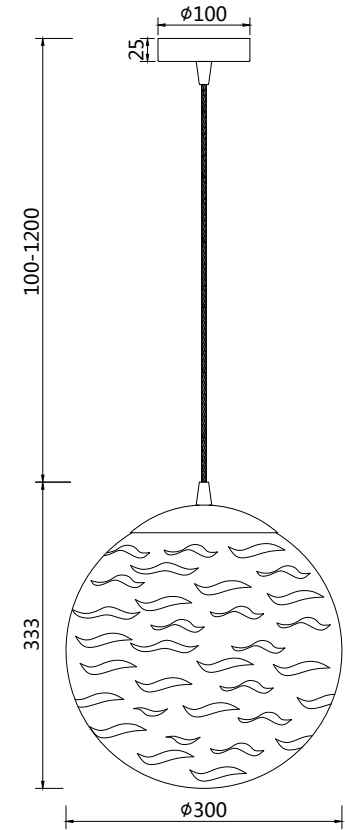

Instruction

P059PL-01BS

1 x E27 (60W)

Recommended to use with LED bulbs

Model: P059PL-01BS

Collection: Pendant

Series: Dunas

Pendant Lamps