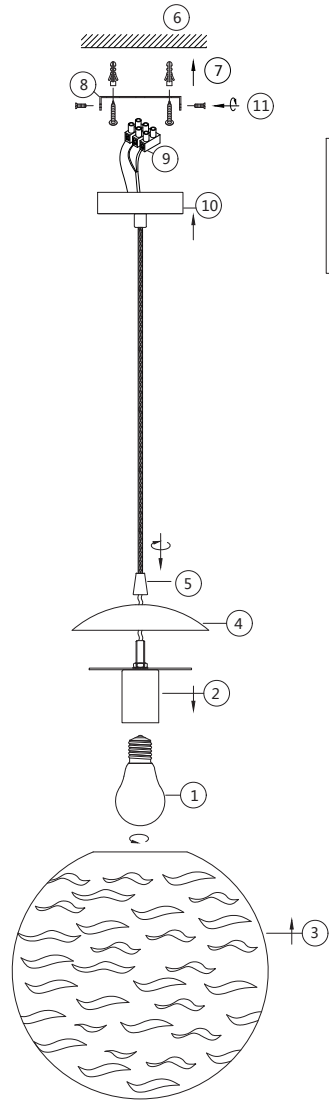

Instruction

P059PL-01BS

1 x E27 (60W)

Recommended to use with LED bulbs

Model: P059PL-01BS

Collection: Pendant

Series: Dunas

Pendant Lamps