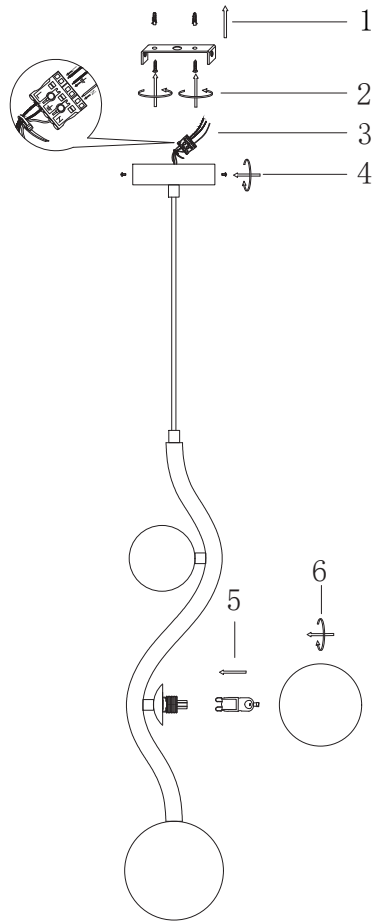

# Instruction

MOD059PL-03G

3 x G9 (28W)

Recommended to use with LED bulbs

Model: MOD059PL-03G

Collection: Modern

Series: Uva

Pendant Lamps