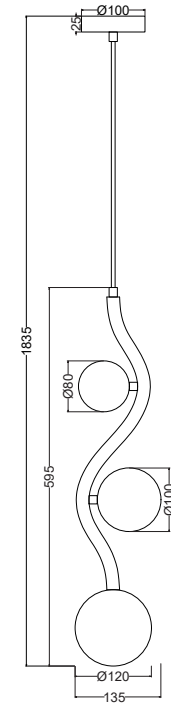

# Instruction

MOD059PL-03G

3 x G9 (28W)

Recommended to use with LED bulbs

Model: MOD059PL-03G

Collection: Modern

Series: Uva

Pendant Lamps