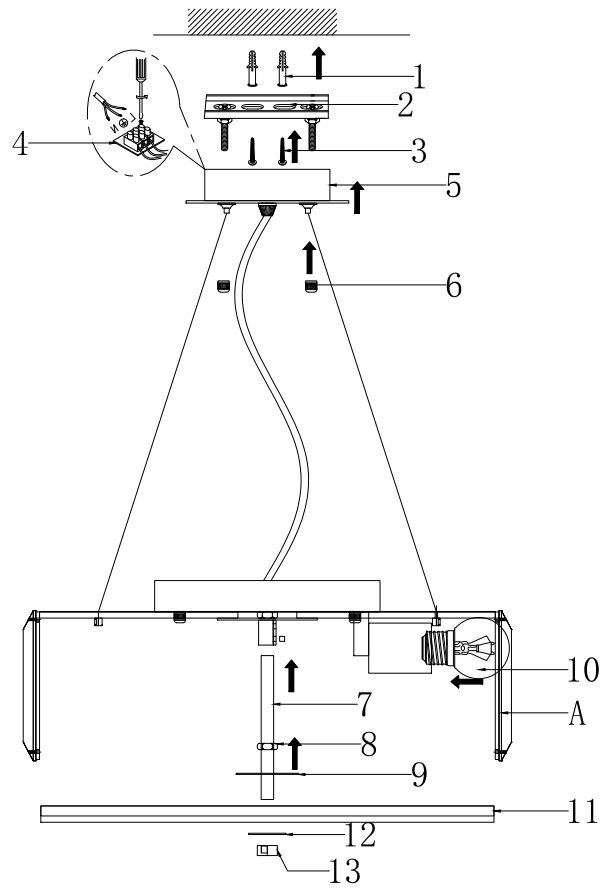

# Instruction

MOD080CL-06CH

A=48

6 x E27 (60W)

Model: MOD080CL-06CH  
Collection: Modern

Ceiling Lamps