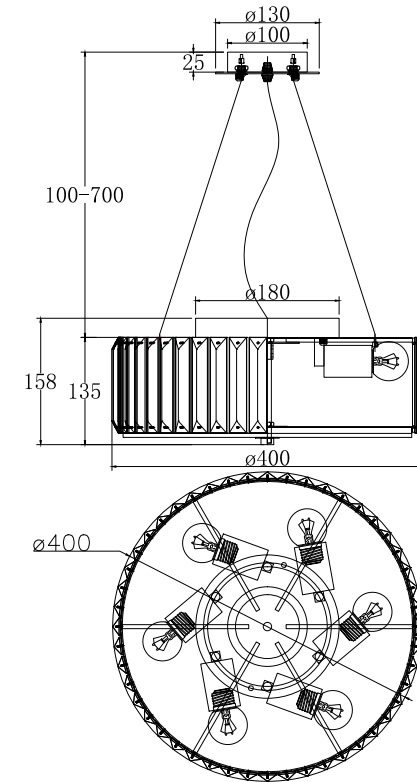

# Instruction

MOD080CL-06CH

A=48

6 x E27 (60W)

Model: MOD080CL-06CH  
Collection: Modern

Ceiling Lamps