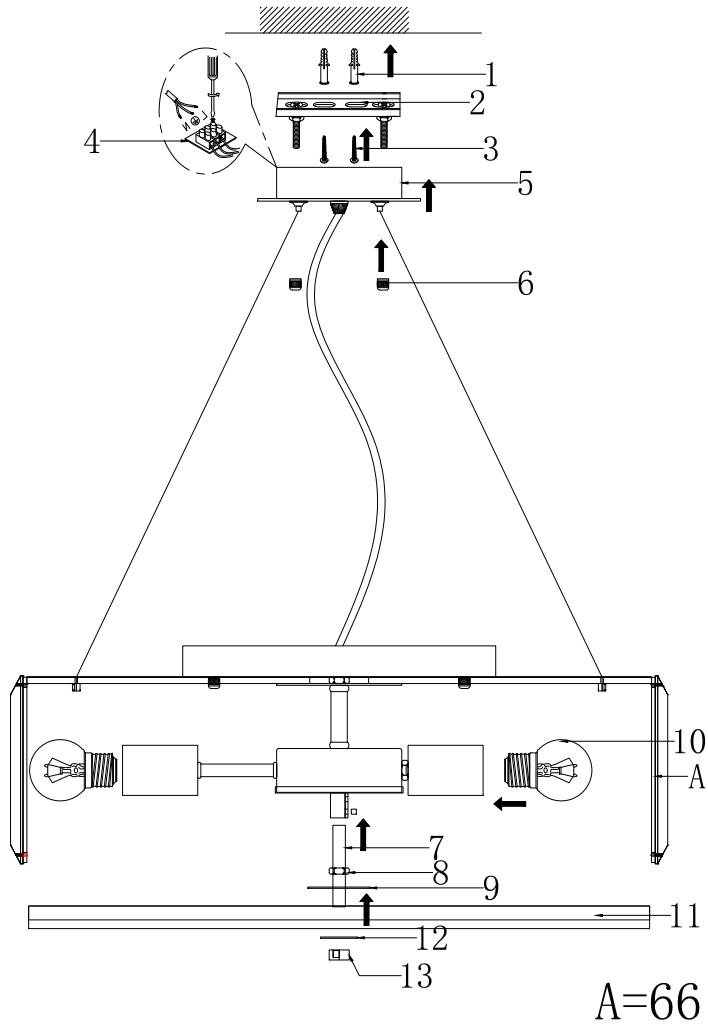

Instruction

MOD080CL-08CH

8 x E27 (60W)

Model: MOD080CL-08CH

Collection: Modern

Ceiling Lamps