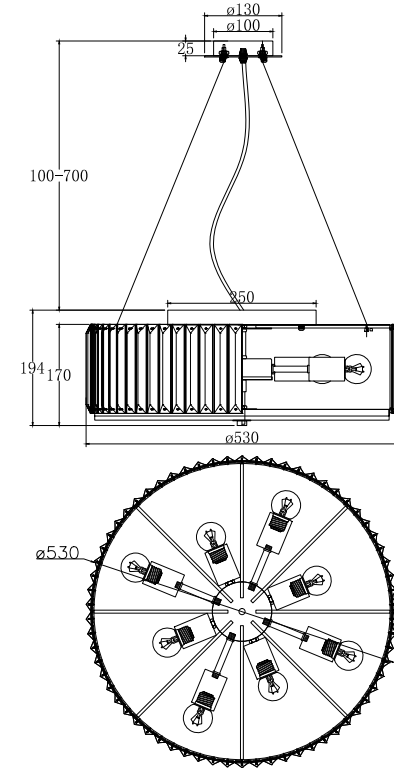

Instruction

MOD080CL-08CH

8 x E27 (60W)

Model: MOD080CL-08CH

Collection: Modern

Ceiling Lamps