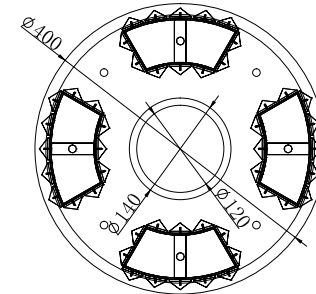

## MOD083PL-04CH

4 x G9 (40W)

Model: MOD083PL-04CH

Collection: Modern

Pendant Lamps