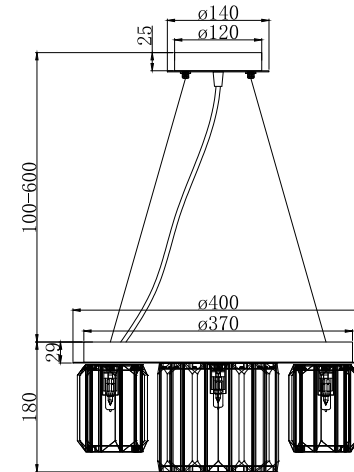

## MOD083PL-04CH

4 x G9 (40W)

Model: MOD083PL-04CH

Collection: Modern

Pendant Lamps