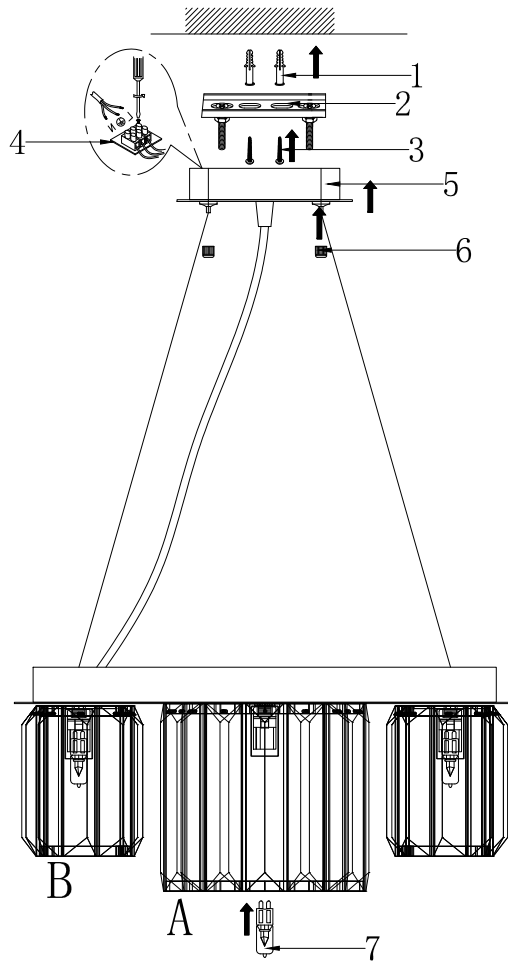

## MOD083PL-04CH

4 x G9 (40W)

Model: MOD083PL-04CH

Collection: Modern

Pendant Lamps