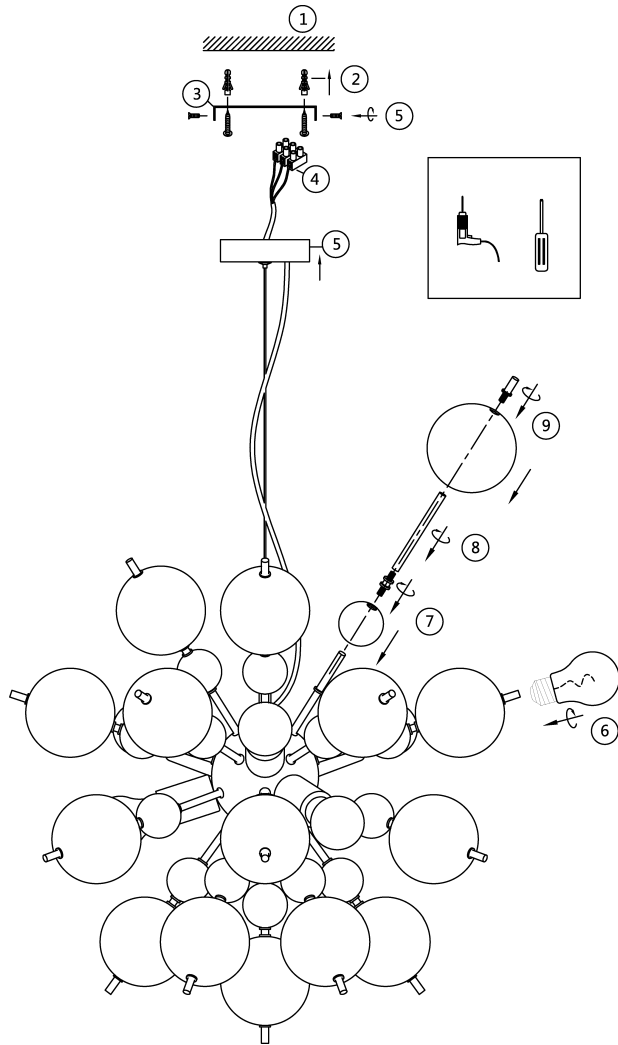

Instruction

MOD133PL-06BS

6 x E27 (60W)

Model: MOD133PL-06BS
Collection: Modern

Pendant Lamps