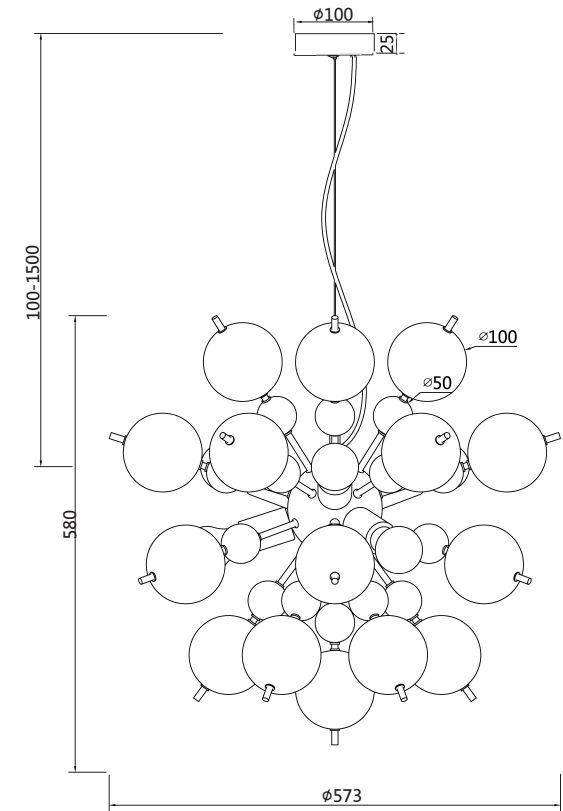

Instruction

MOD133PL-06BS

6 x E27 (60W)

Model: MOD133PL-06BS
Collection: Modern

Pendant Lamps