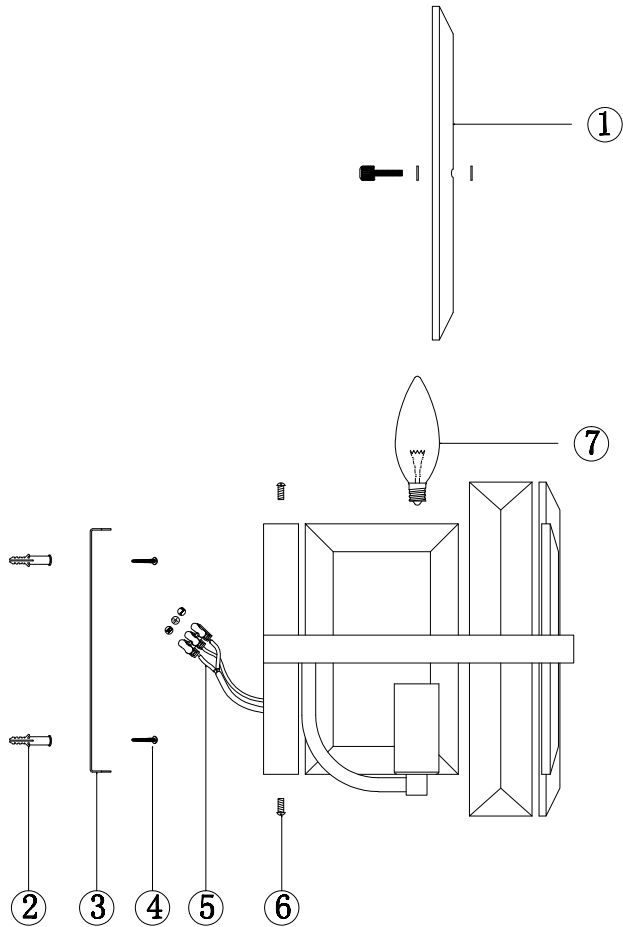

# Instruction

MOD201WL-02N

2 x E14 (40W)

Model: MOD201WL-02N

Collection: Modern

Wall Lamps