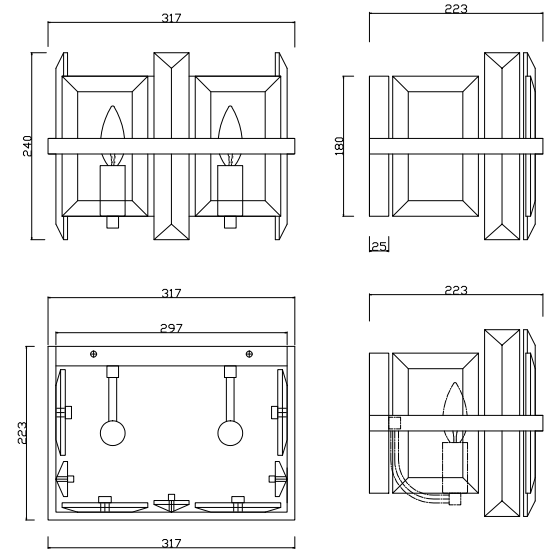

# Instruction

MOD201WL-02N

2 x E14 (40W)

Model: MOD201WL-02N

Collection: Modern

Wall Lamps