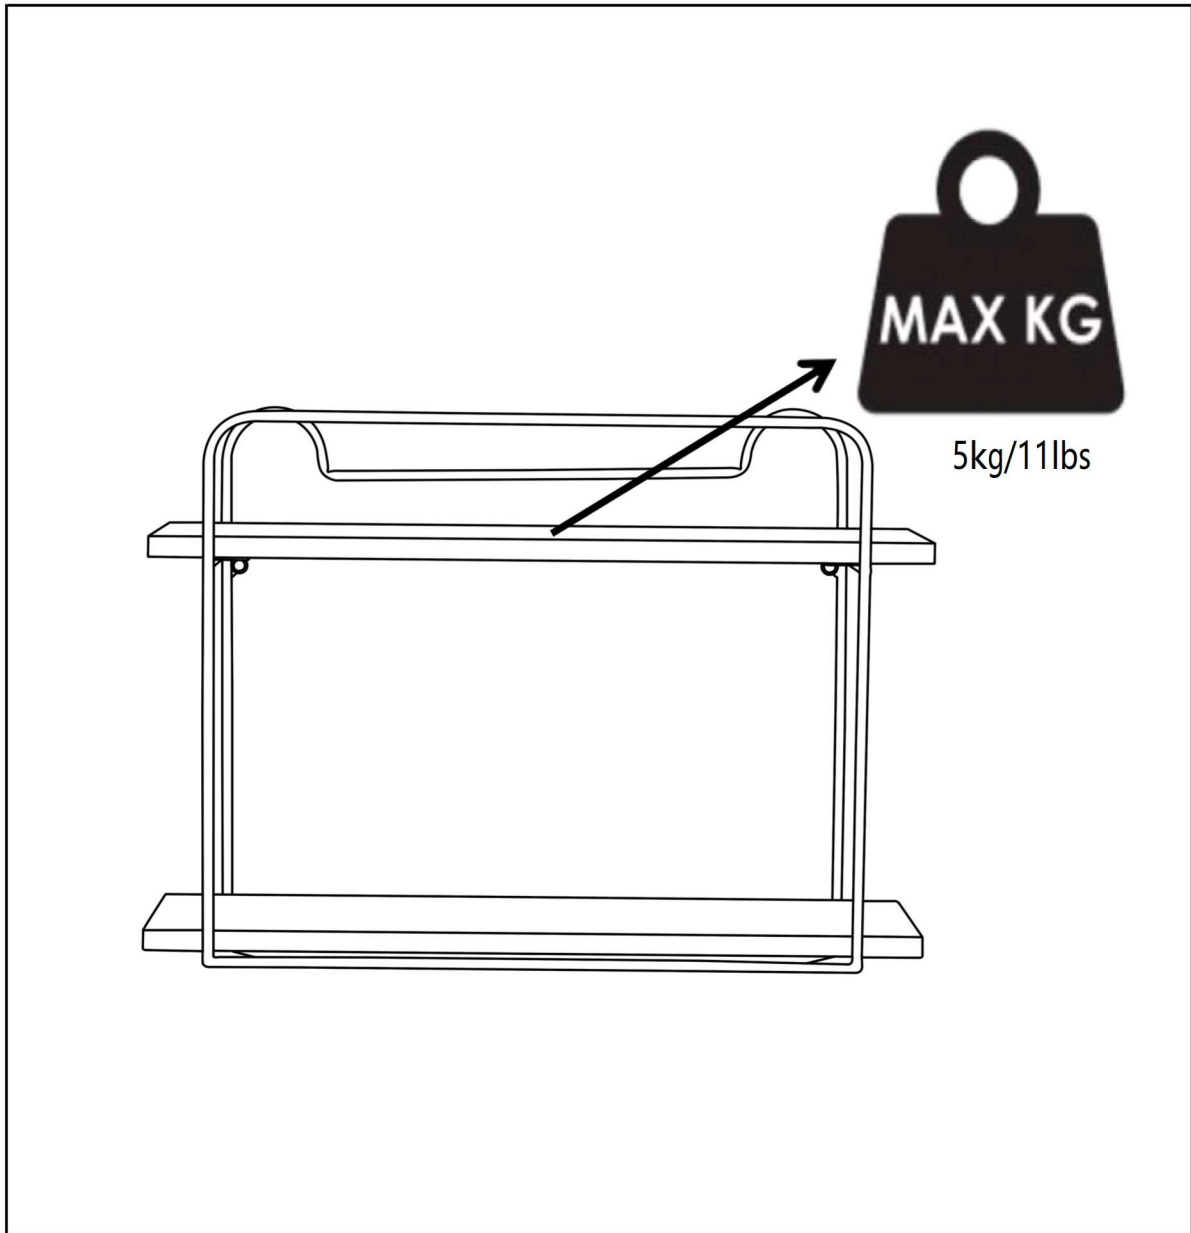

INSTRUCTION

Step 2

***Bloomingville**®
-EVER CHANGING HOMES