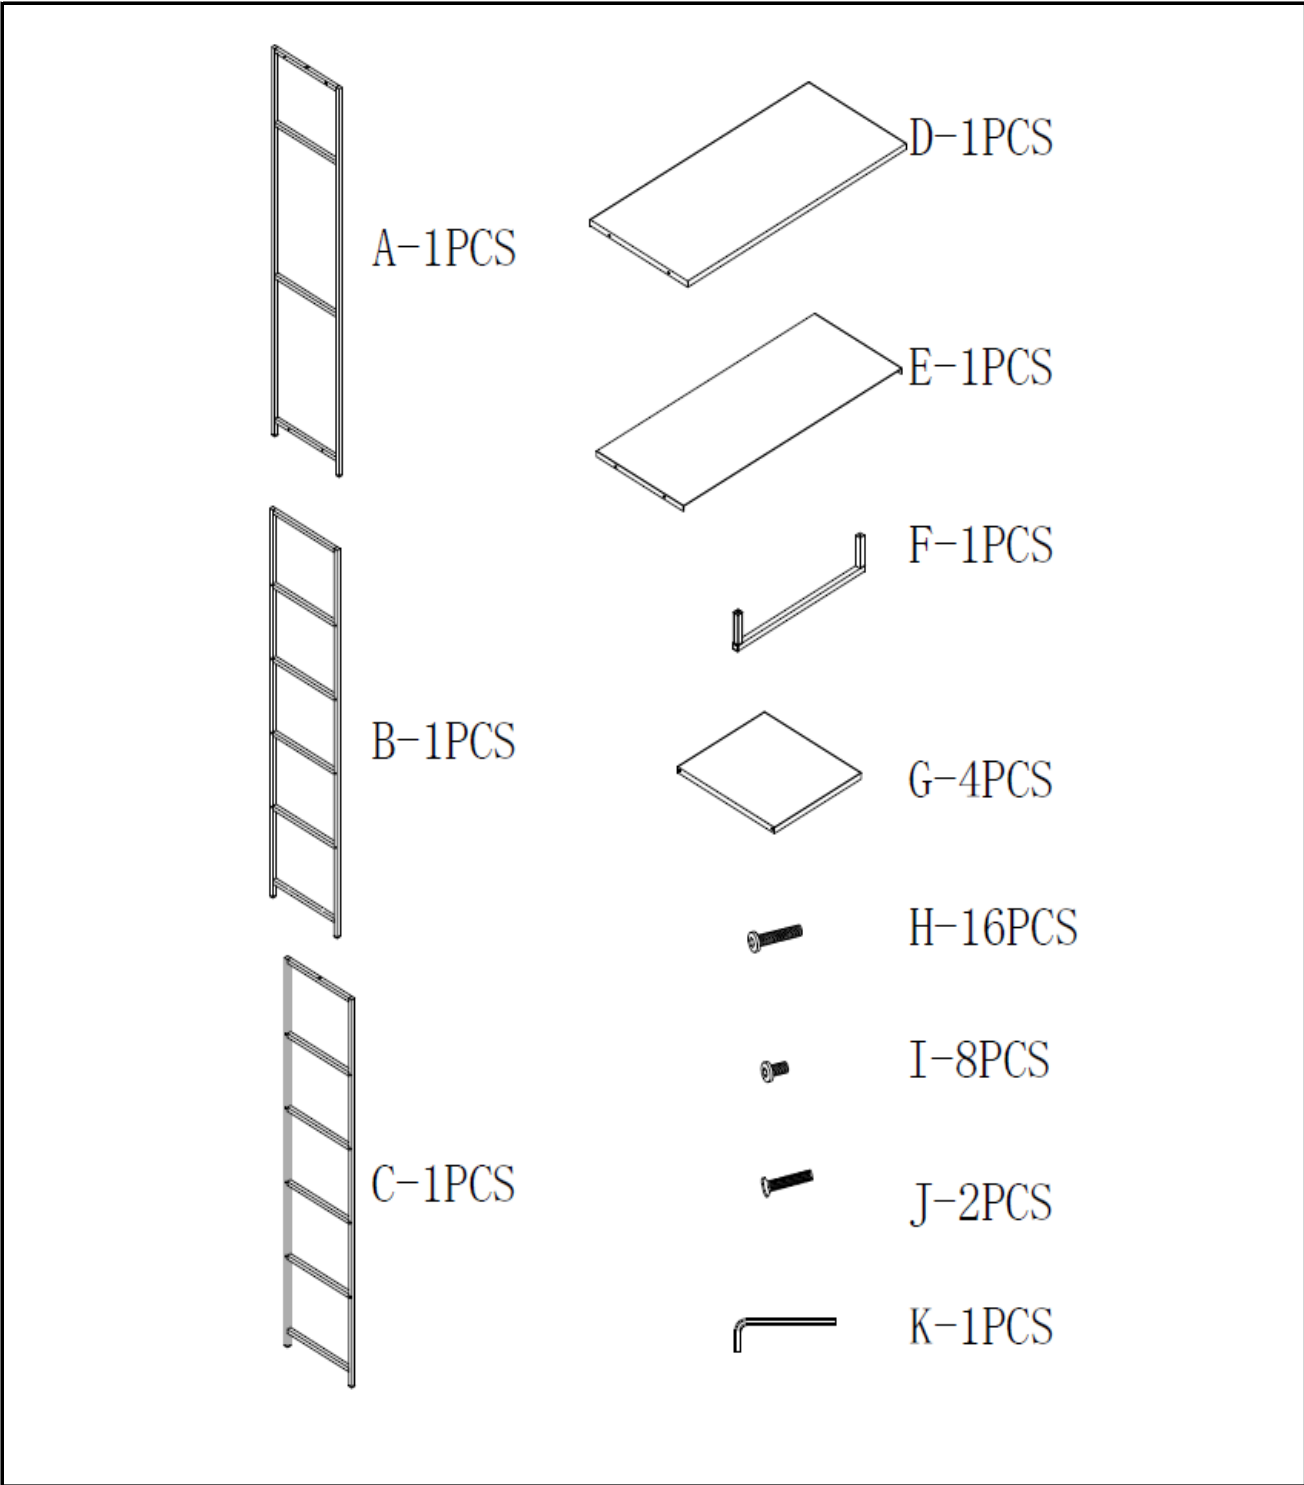

ASSEMBLY INSTRUCTION
CLOTHES RACK, BLACK METAL

82049554

***Bloomingville**[®]
-EVER CHANGING HOMES

COMPONENT LIST

***Bloomington**[®]
-EVER CHANGING HOMES

INSTRUCTION

***Bloomington**[®]
-EVER CHANGING HOMES