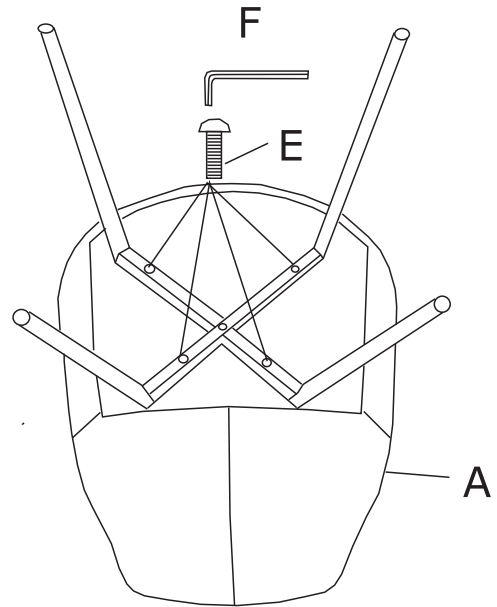

ASSEMBLY INSTRUCTION

ALBERTON CHAIR

ROWICO

HOME

<p>Ax1</p> 	<p>Dx1</p>  <p>M6×30MM</p>
<p>Bx1</p> 	<p>Ex4</p>  <p>M6×50MM</p>
<p>Cx1</p> 	<p>Fx1</p>  <p>M5</p>

①

②

③