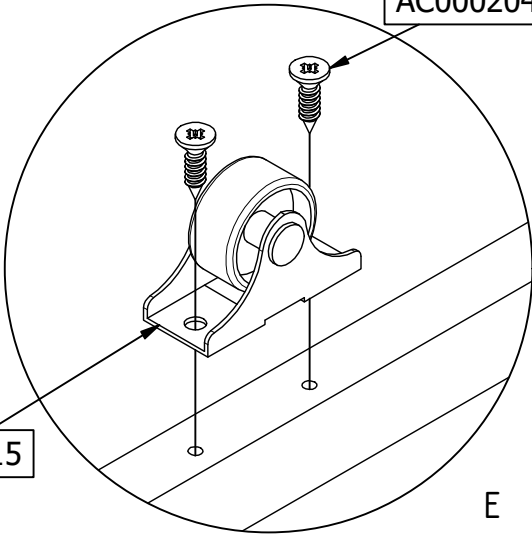

9

AC000204

	AC000204 12x	AC000715 6x

AC000715

E