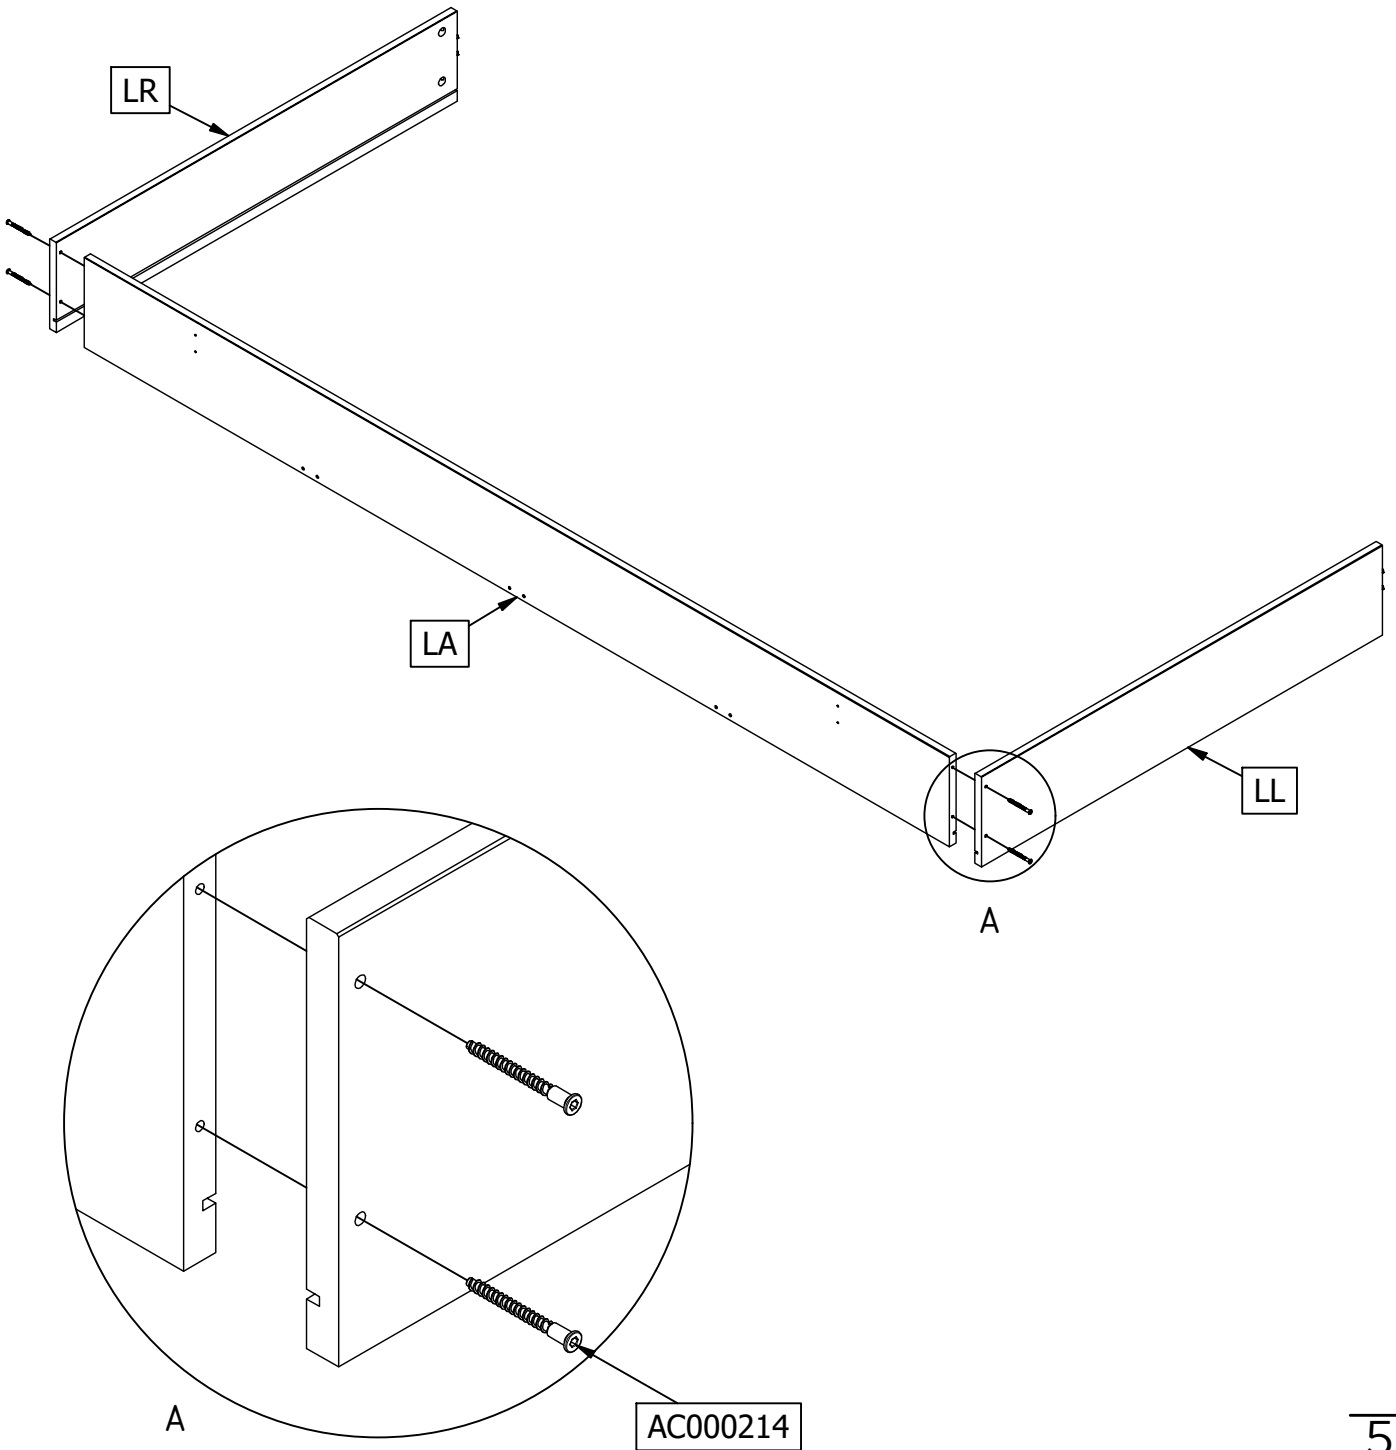

3

		AC000215		1x	AC000214		4x