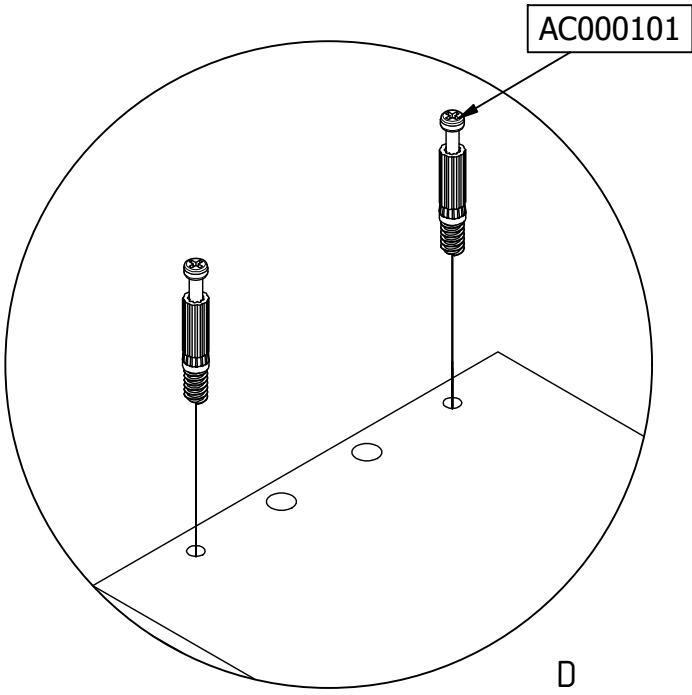

MORRIS BEDLADE

BETT SCHUBLADE - LIT TIROIR - BED DRAWER

wood MADE BY

Qty	Code	Thickness	Length	Width
3	BL	20	882,5	69
1	LA	15	1942	175
4	LB	3	488	893,5
1	LF	18	1975	197
1	LL	15	900	175
1	LR	15	900	175

10	34mm	AC000101	
10	Ø15mm	AC000102	
16	4x16mm	AC000204	
10	5x50mm	AC000214	
4	S 3.5x14mm	AC000239	
4	M4x12mm	AC000240	
2	25x117mm	AC000364	
4	8x35mm	AC000601	
6	18x42x29,5mm	AC000715	
2		AC005026	

1

2

3

		AC000215		1x	AC000214		4x
--	---	----------	---	----	----------	---	----

4

5

6

7