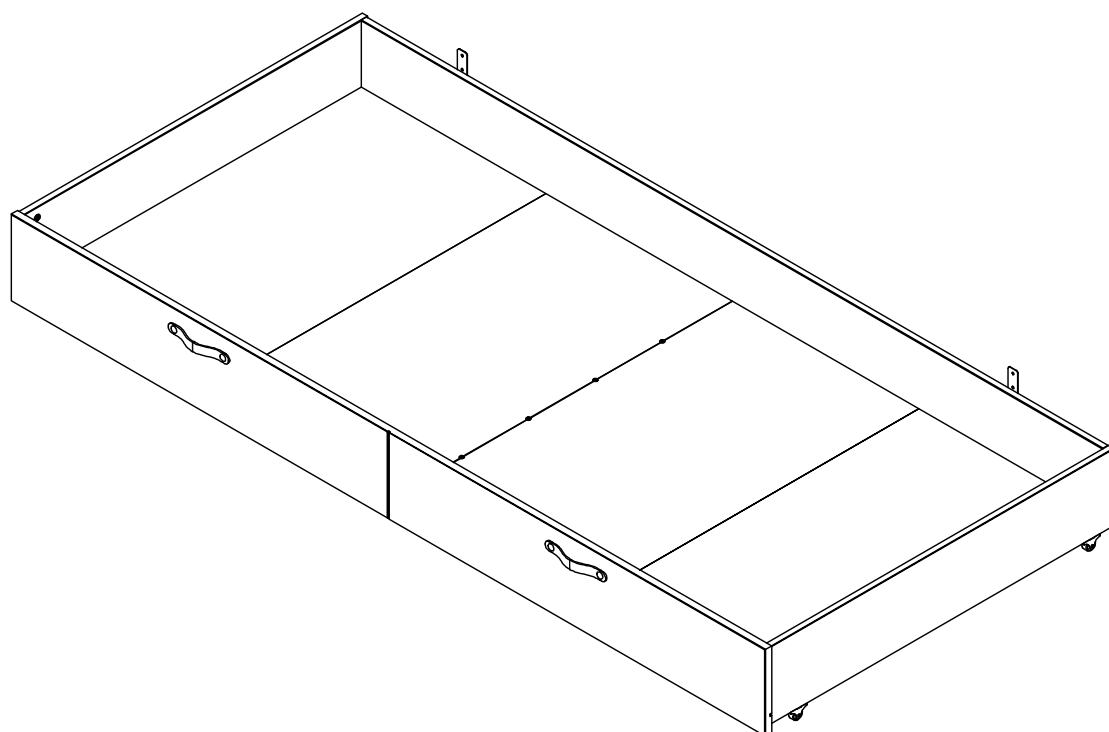

MORRIS BEDLADE

BETT SCHUBLADE - LIT TIROIR - BED DRAWER

wood MADE BY

Qty	Code	Thickness	Length	Width
3	BL	20	882,5	69
1	LA	15	1942	175
4	LB	3	488	893,5
1	LF	18	1975	197
1	LL	15	900	175
1	LR	15	900	175

10	34mm	AC000101	
10	Ø15mm	AC000102	
16	4x16mm	AC000204	
10	5x50mm	AC000214	
4	S 3.5x14mm	AC000239	
4	M4x12mm	AC000240	
2	25x117mm	AC000364	
4	8x35mm	AC000601	
6	18x42x29,5mm	AC000715	
2		AC005026	