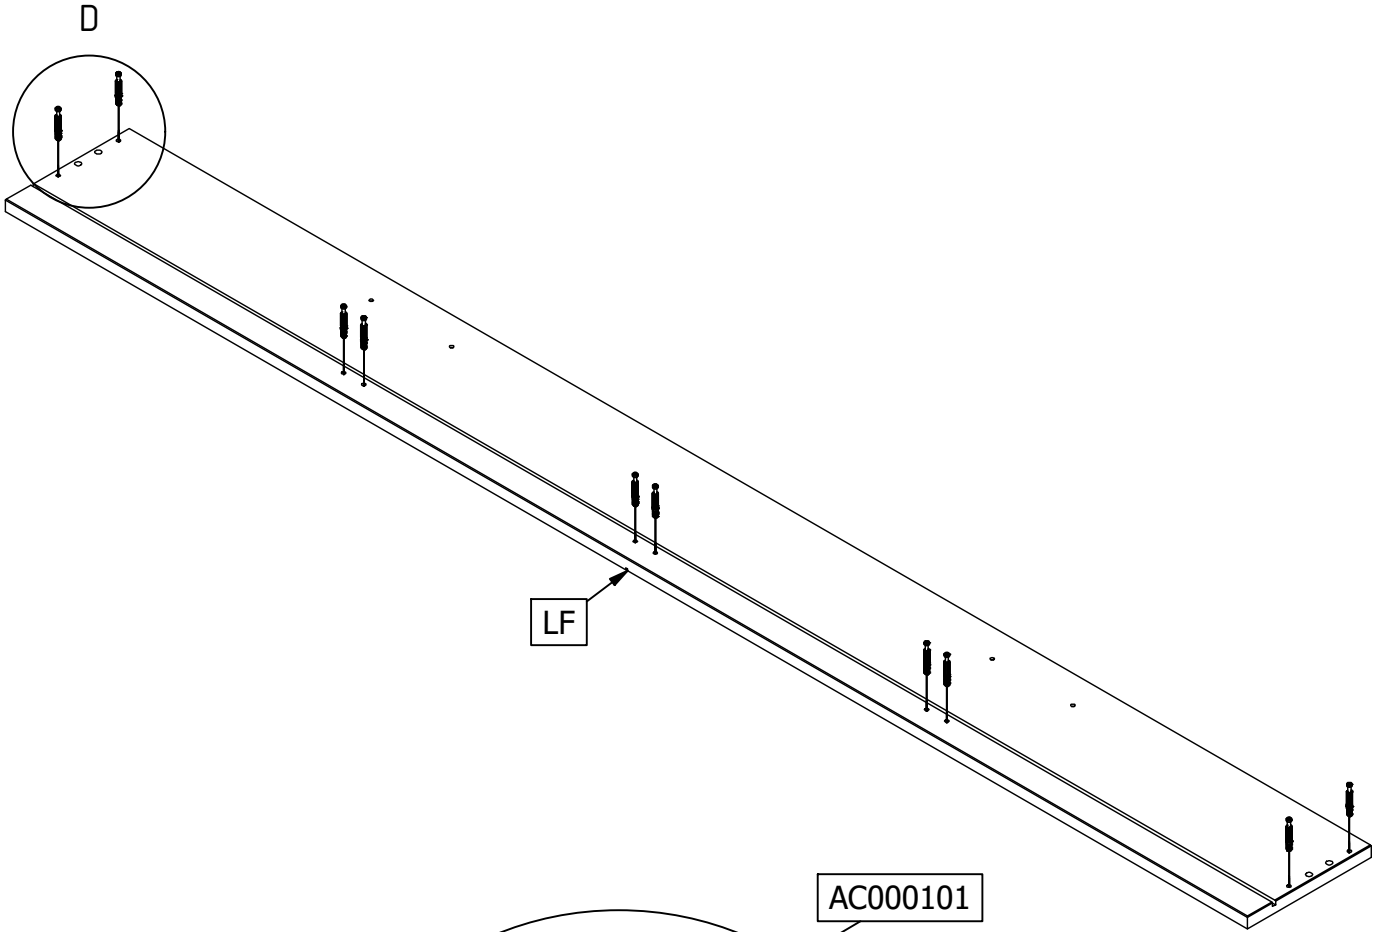

MORRIS BEDLADE

BETT SCHUBLADE - LIT TIROIR - BED DRAWER

wood MADE BY

Qty	Code	Thickness	Length	Width
3	BL	20	882,5	69
1	LA	15	1942	175
4	LB	3	488	893,5
1	LF	18	1975	197
1	LL	15	900	175
1	LR	15	900	175

10	34mm	AC000101	
10	Ø15mm	AC000102	
16	4x16mm	AC000204	
10	5x50mm	AC000214	
4	S 3.5x14mm	AC000239	
4	M4x12mm	AC000240	
2	25x117mm	AC000364	
4	8x35mm	AC000601	
6	18x42x29,5mm	AC000715	
2		AC005026	

1

2

3

		AC000215		1x	AC000214		4x
--	---	----------	---	----	----------	---	----

4

5

6

7