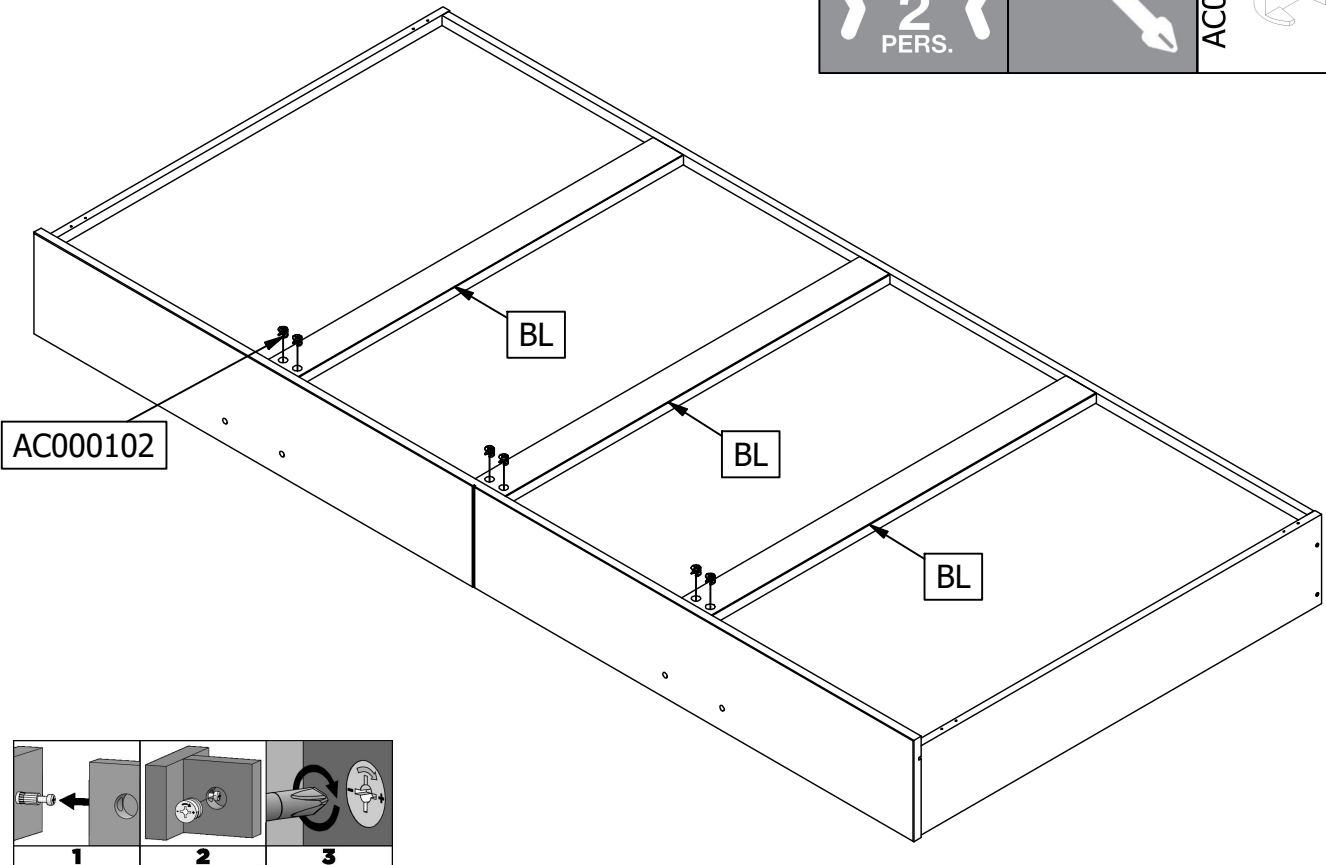

8

			AC000102		6x