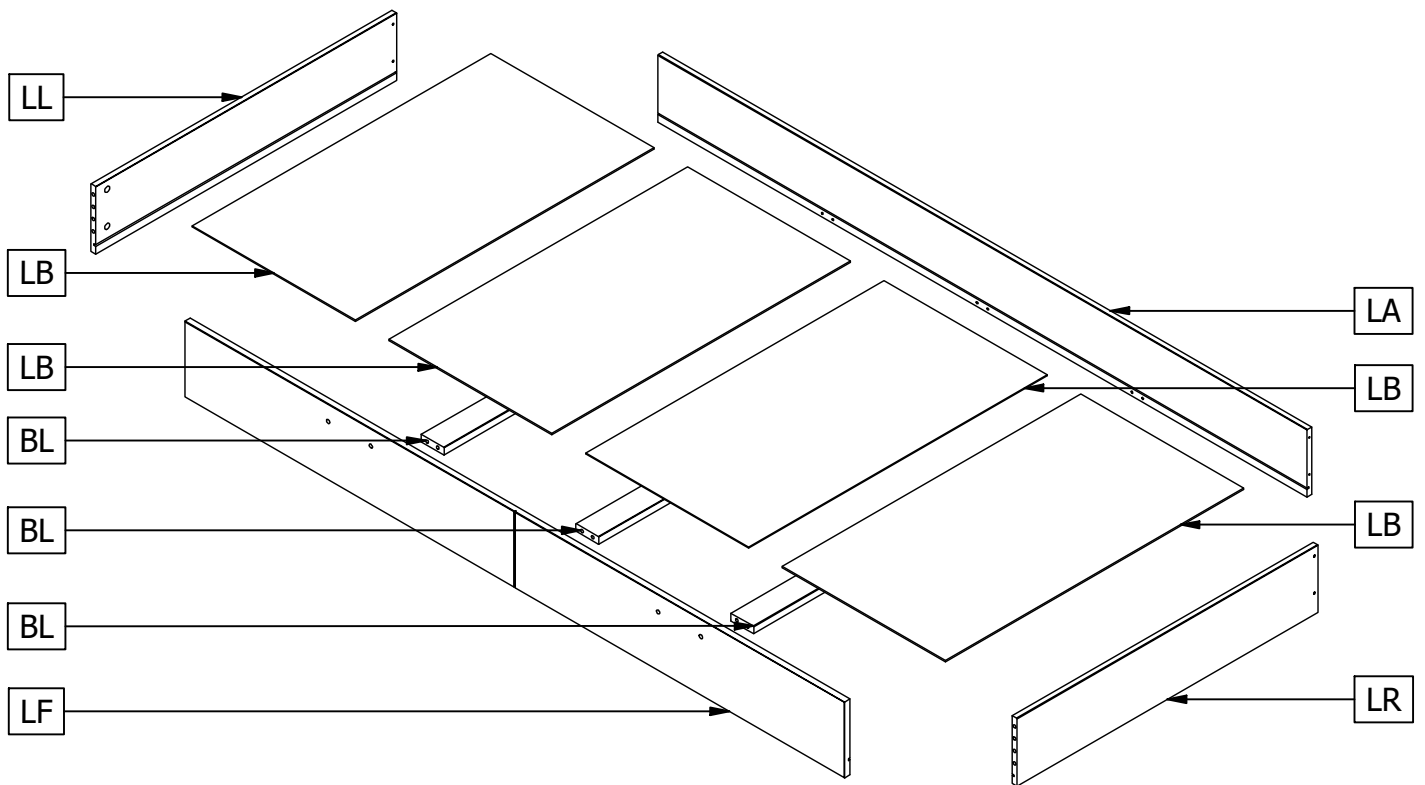

MORRIS BEDLADE

BETT SCHUBLADE - LIT TIROIR - BED DRAWER

wood MADE BY

Qty	Code	Thickness	Length	Width
3	BL	20	882,5	69
1	LA	15	1942	175
4	LB	3	488	893,5
1	LF	18	1975	197
1	LL	15	900	175
1	LR	15	900	175

10	34mm	AC000101	
10	Ø15mm	AC000102	
16	4x16mm	AC000204	
10	5x50mm	AC000214	
4	S 3.5x14mm	AC000239	
4	M4x12mm	AC000240	
2	25x117mm	AC000364	
4	8x35mm	AC000601	
6	18x42x29,5mm	AC000715	
2		AC005026	

1

2

3

		AC000215		1x	AC000214		4x
--	---	----------	---	----	----------	---	----

4

5

6

7