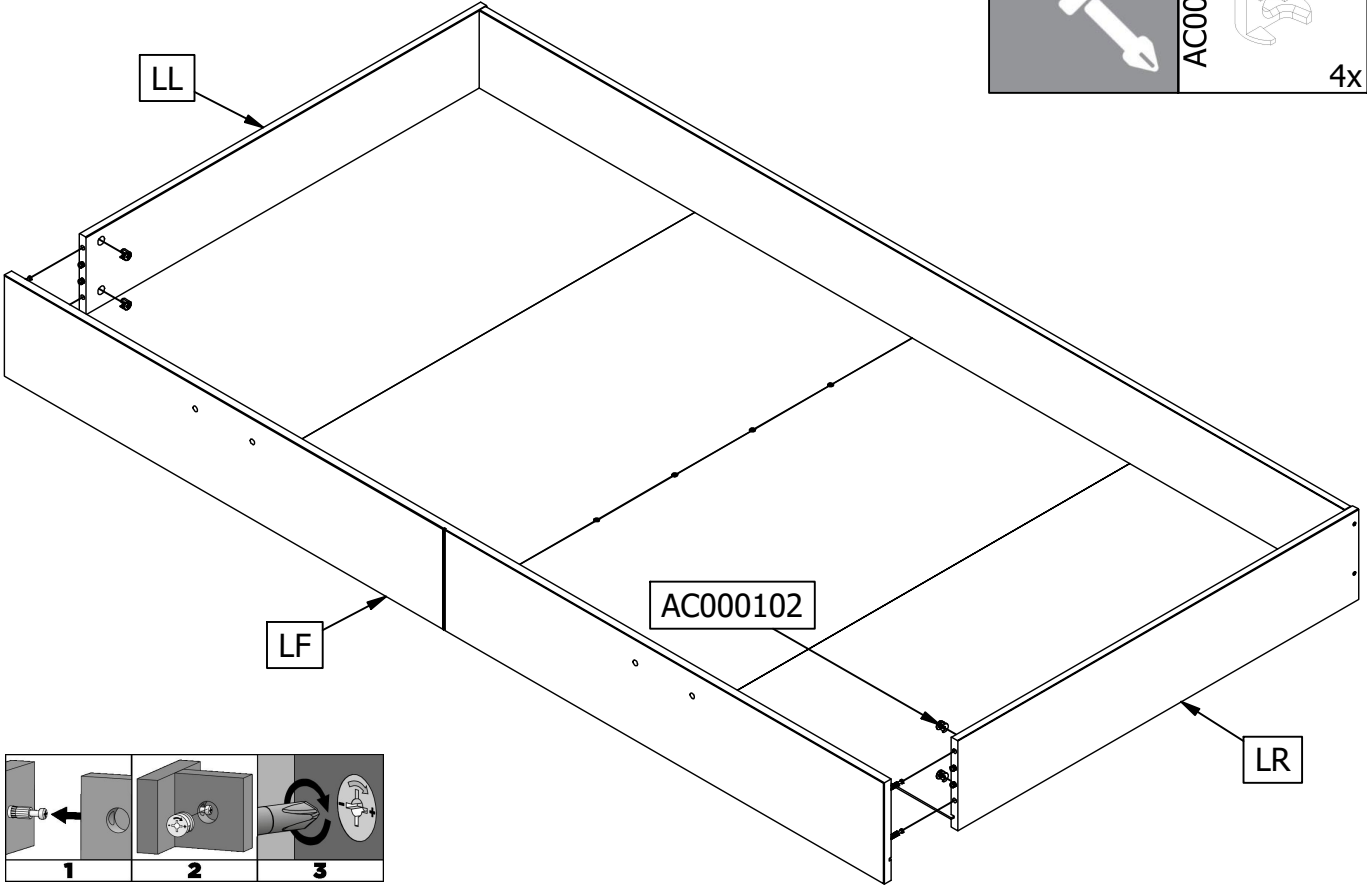

7

		AC000102		4x