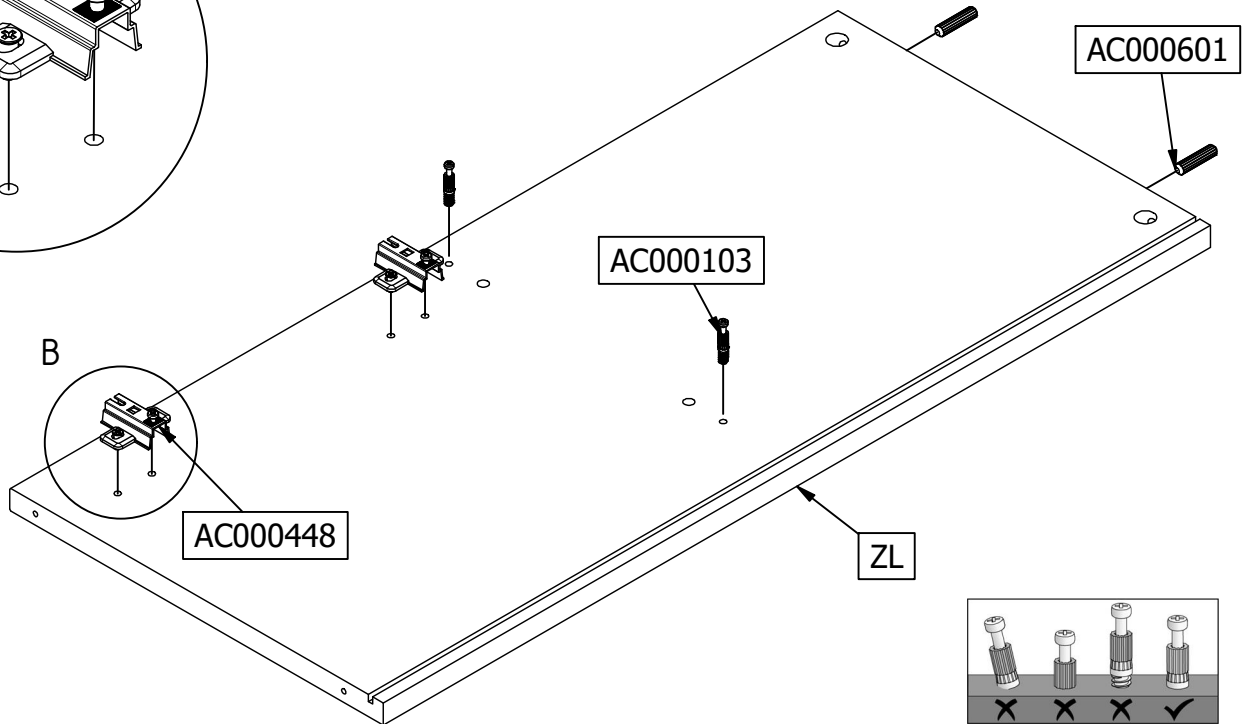

# VT LOWER CASE FOUR MIXED

**vtwonen**

12	Ø15mm	AC000102 	14	8x35mm	AC000601 
12	24mm	AC000103 	2		AC005025 
2	M4x15mm	AC000155 			
8	4x16mm	AC000204 			
6	5x40mm	AC000238 			
2	S 5x30mm	AC000241 			
1	Safety Strip	AC000356 			
12	Ø14	AC000369-* 			
2	Ø7x14.5	AC000394 			
4	Ø35 15V	AC000413 			
4	2MM	AC000448 			

1

2

2x

3

4

5

5

B

B

6

10

11

12

	AC005025  1x	AC000413  2x	AC000155  1x	AC000204  4x
---	---	--	---	---

13

	AC005025  1x	AC000413  2x	AC000155  1x	AC000204  4x
---	---	--	---	---

## 375789-Z

8	4x16mm	AC000204	
4	M6x30mm	TL0001	
1	SW	AC000216	

1

2