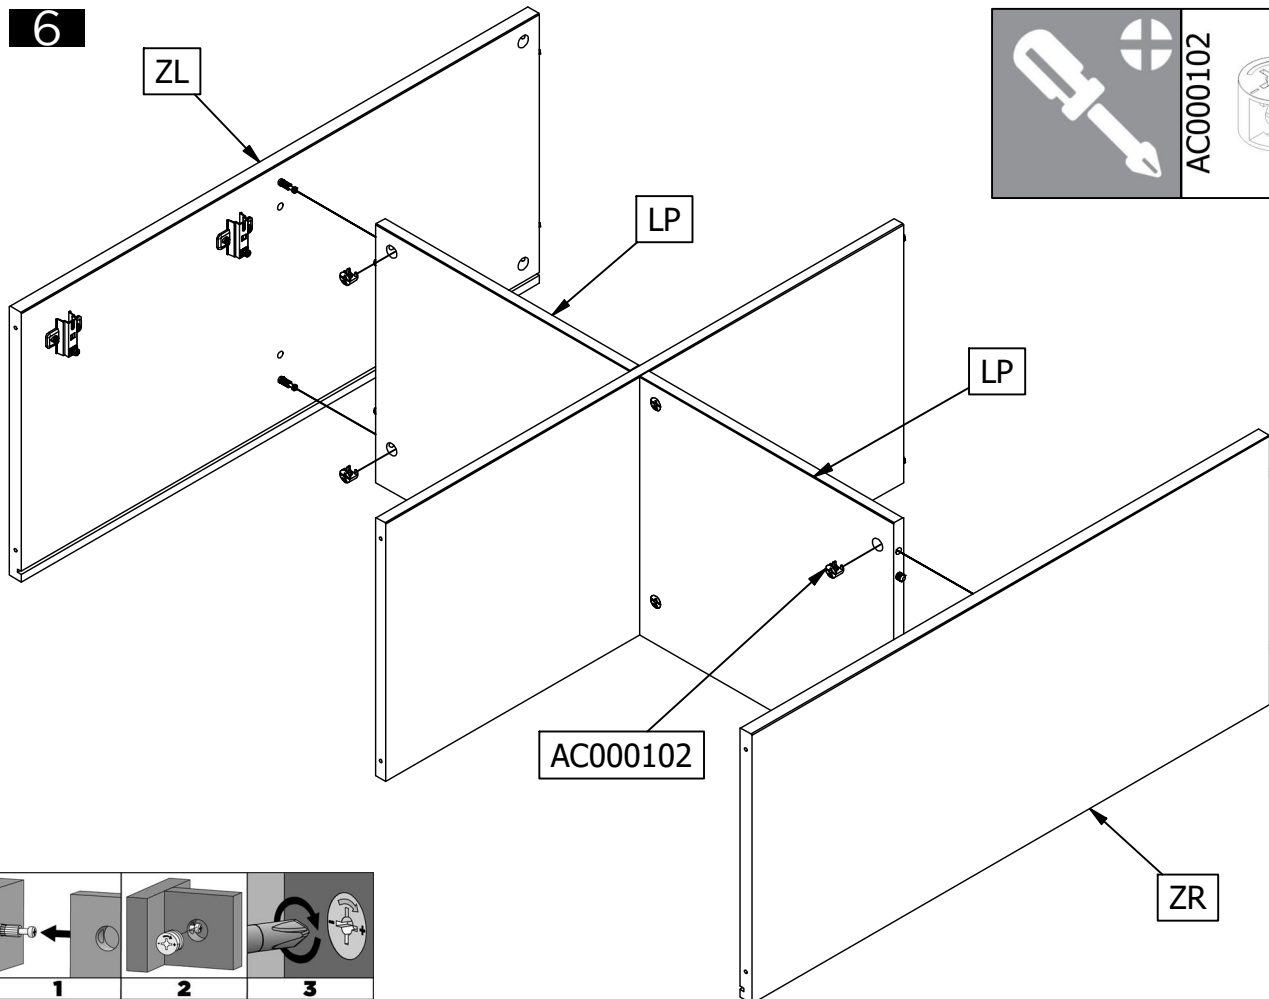

# VT LOWER CASE FOUR MIXED

**vtwonen**

12	Ø15mm	AC000102 	14	8x35mm	AC000601 
12	24mm	AC000103 	2		AC005025 
2	M4x15mm	AC000155 			
8	4x16mm	AC000204 			
6	5x40mm	AC000238 			
2	S 5x30mm	AC000241 			
1	Safety Strip	AC000356 			
12	Ø14	AC000369-* 			
2	Ø7x14.5	AC000394 			
4	Ø35 15V	AC000413 			
4	2MM	AC000448 			

1

2

2x

3

4

5

5

B

B

6

10

11

12

	AC005025  1x	AC000413  2x	AC000155  1x	AC000204  4x
---	---	--	---	---

13

	AC005025  1x	AC000413  2x	AC000155  1x	AC000204  4x
---	---	--	---	---