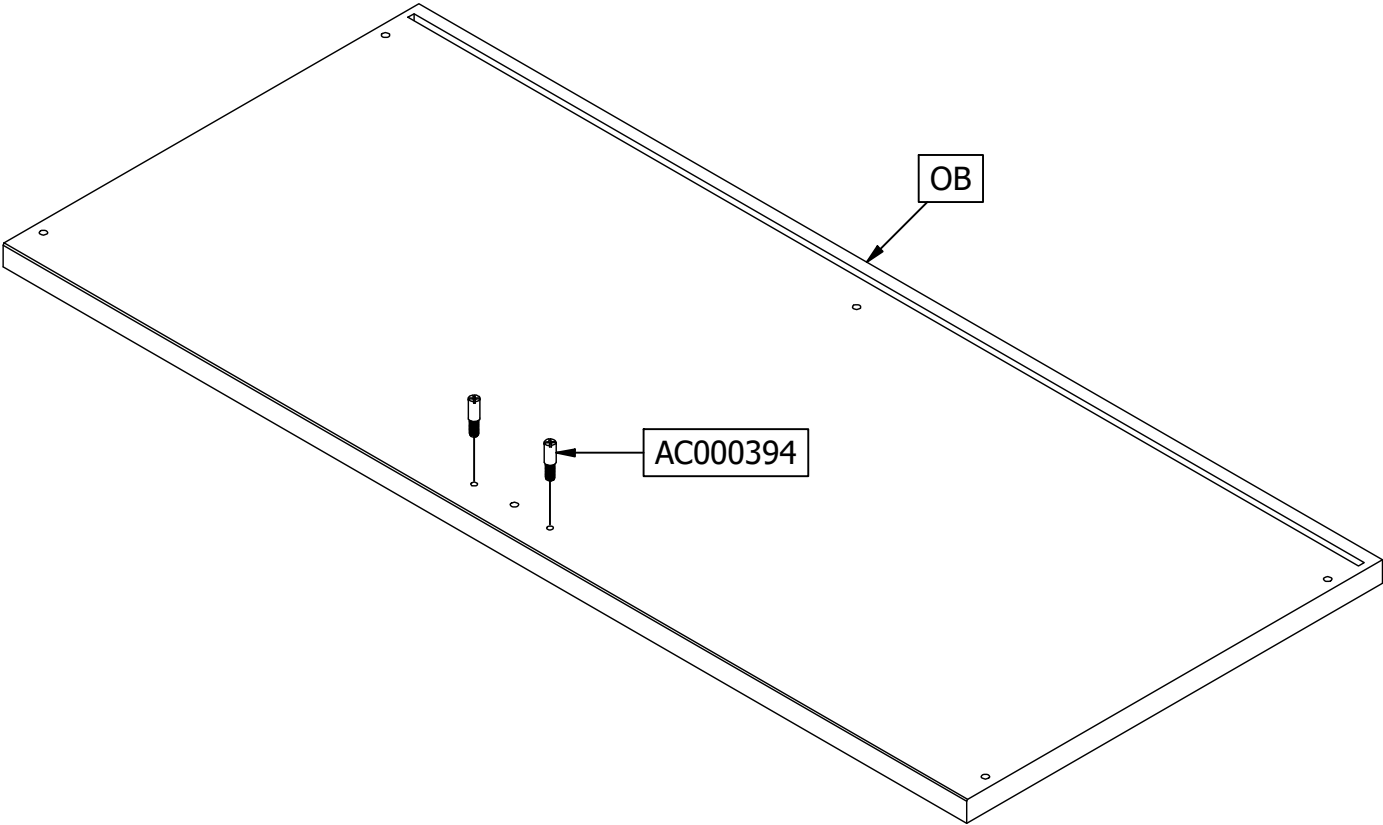

# VT LOWER CASE FOUR MIXED

**vtwonen**

12	Ø15mm	AC000102 	14	8x35mm	AC000601 
12	24mm	AC000103 	2		AC005025 
2	M4x15mm	AC000155 			
8	4x16mm	AC000204 			
6	5x40mm	AC000238 			
2	S 5x30mm	AC000241 			
1	Safety Strip	AC000356 			
12	Ø14	AC000369-* 			
2	Ø7x14.5	AC000394 			
4	Ø35 15V	AC000413 			
4	2MM	AC000448 			

1

2

2x

3

4

5

5

B

B

6

10

11

12

	AC005025  1x	AC000413  2x	AC000155  1x	AC000204  4x
---	---	--	---	---

13

	AC005025  1x	AC000413  2x	AC000155  1x	AC000204  4x
---	---	--	---	---

## 375789-Z

8	4x16mm	AC000204	
4	M6x30mm	TL0001	
1	SW	AC000216	

1

2