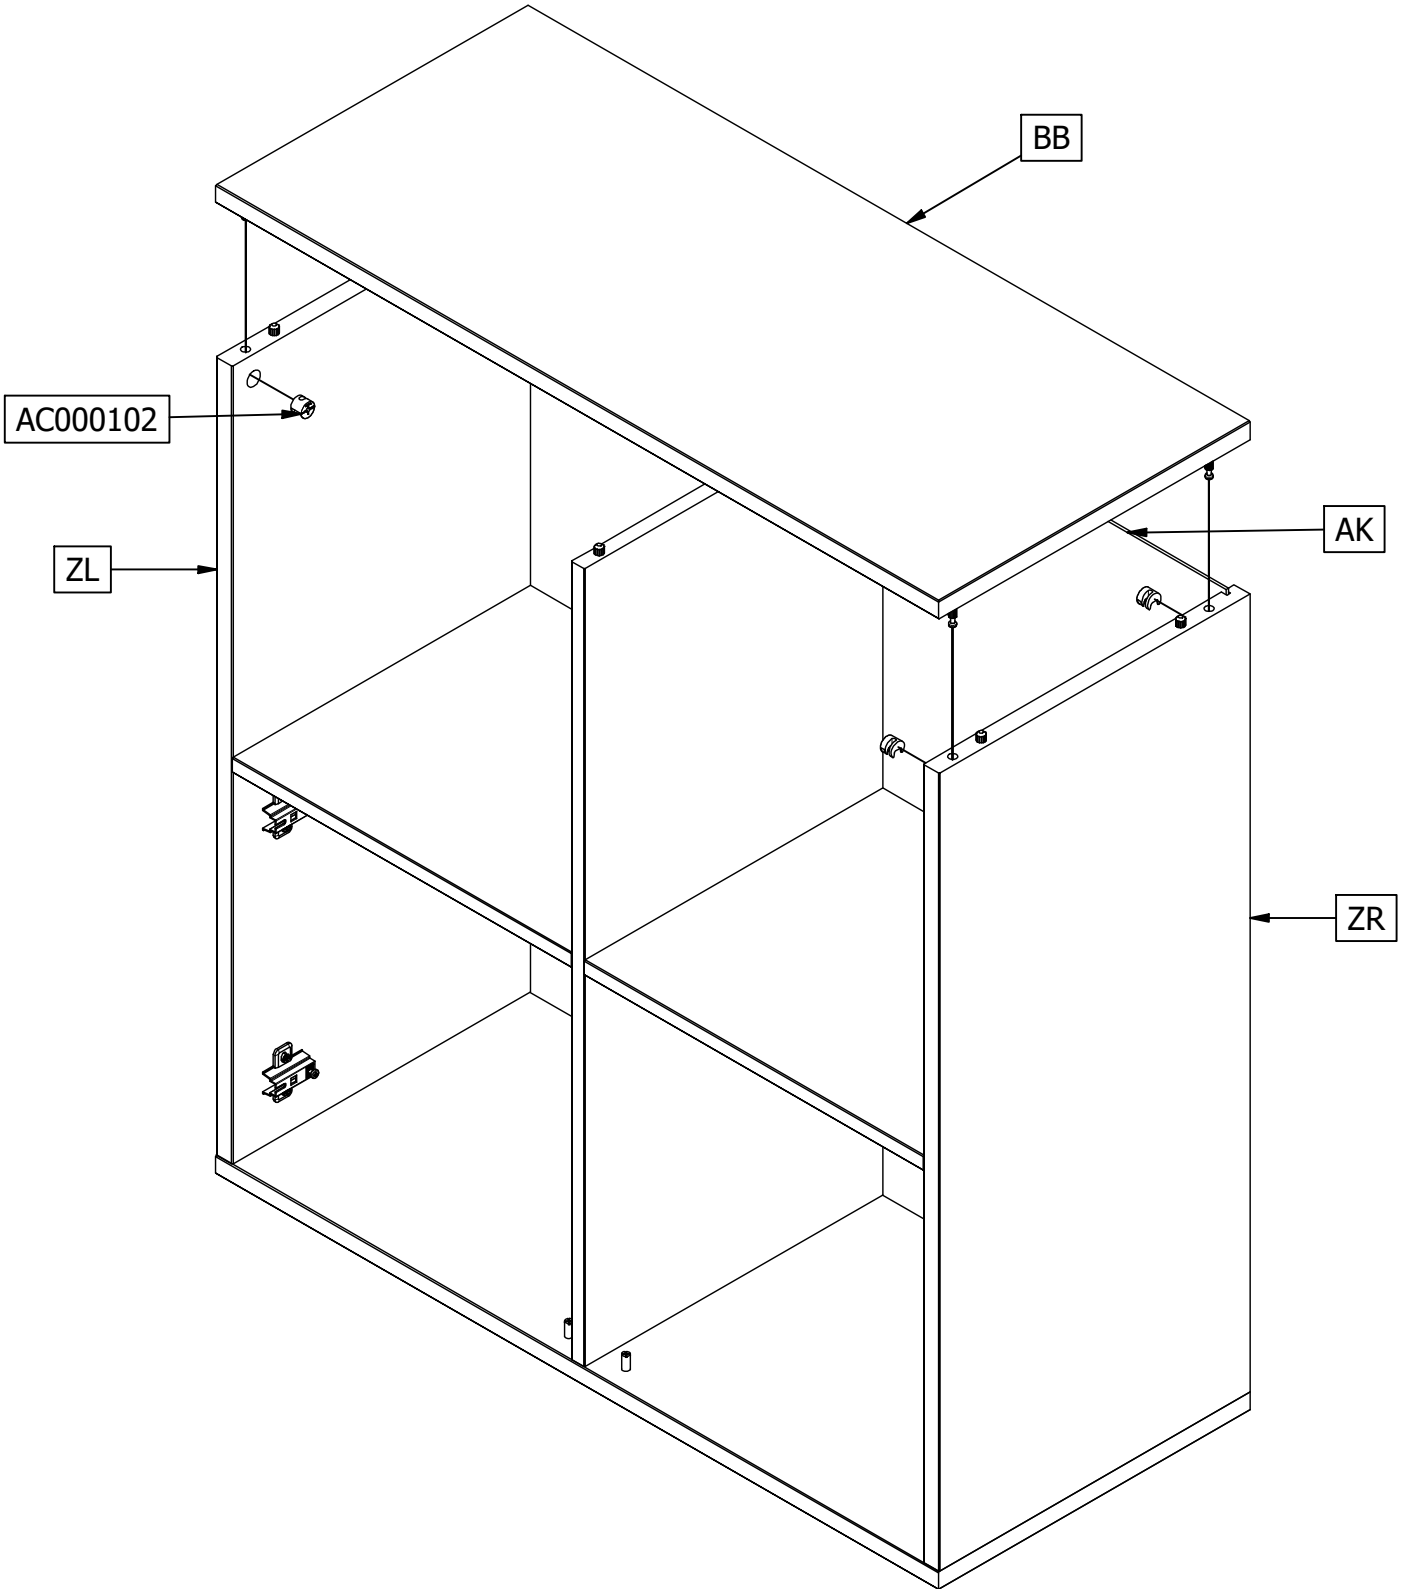

# VT LOWER CASE FOUR MIXED

**vtwonen**

12	Ø15mm	AC000102 	14	8x35mm	AC000601 
12	24mm	AC000103 	2		AC005025 
2	M4x15mm	AC000155 			
8	4x16mm	AC000204 			
6	5x40mm	AC000238 			
2	S 5x30mm	AC000241 			
1	Safety Strip	AC000356 			
12	Ø14	AC000369-* 			
2	Ø7x14.5	AC000394 			
4	Ø35 15V	AC000413 			
4	2MM	AC000448 			

B

6

10

11

12

	AC005025  1x	AC000413  2x	AC000155  1x	AC000204  4x
---	---	--	---	---

13

	AC005025  1x	AC000413  2x	AC000155  1x	AC000204  4x
---	---	--	---	---