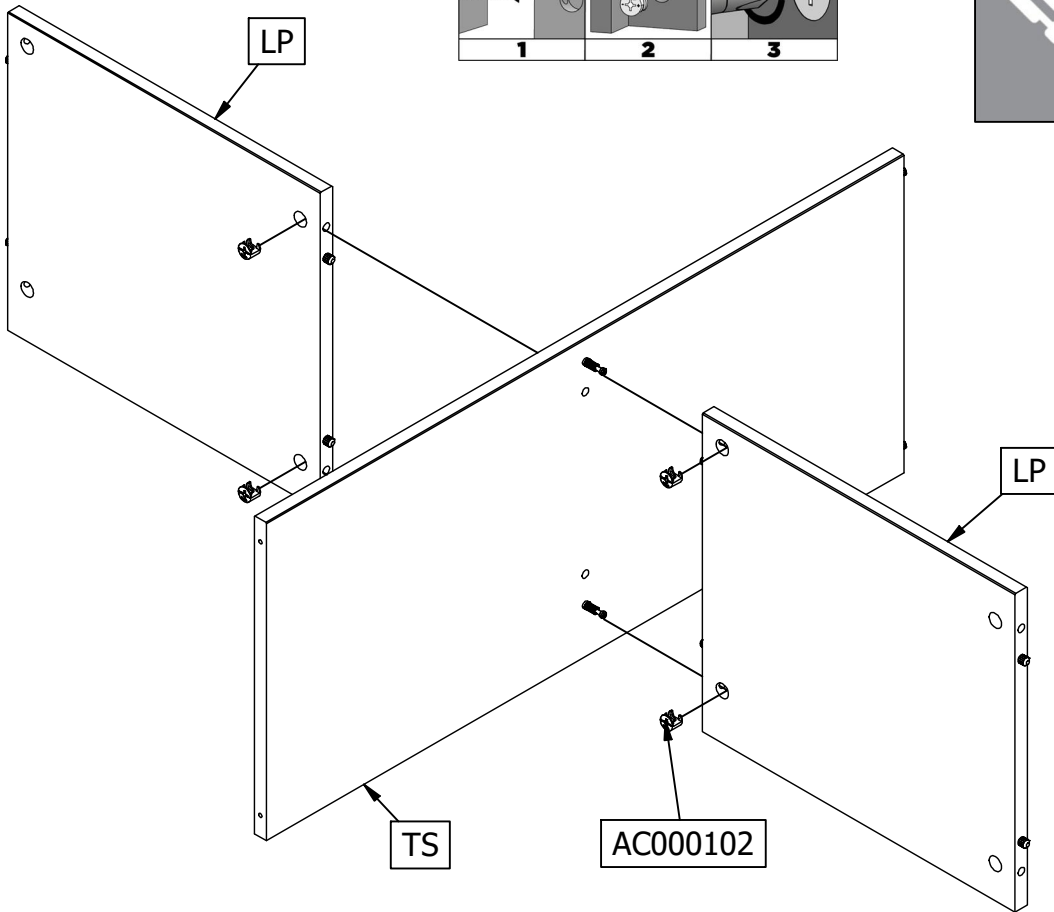

# VT LOWER CASE FOUR MIXED

**vtwonen**

12	Ø15mm	AC000102 	14	8x35mm	AC000601 
12	24mm	AC000103 	2		AC005025 
2	M4x15mm	AC000155 			
8	4x16mm	AC000204 			
6	5x40mm	AC000238 			
2	S 5x30mm	AC000241 			
1	Safety Strip	AC000356 			
12	Ø14	AC000369-* 			
2	Ø7x14.5	AC000394 			
4	Ø35 15V	AC000413 			
4	2MM	AC000448 			

1

2

2x

3

4

5

5

B

B

6

10

11

12

	AC005025  1x	AC000413  2x	AC000155  1x	AC000204  4x
---	---	--	---	---

13

	AC005025  1x	AC000413  2x	AC000155  1x	AC000204  4x
---	---	--	---	---

## 375789-Z

8	4x16mm	AC000204	
4	M6x30mm	TL0001	
1	SW	AC000216	

1

2