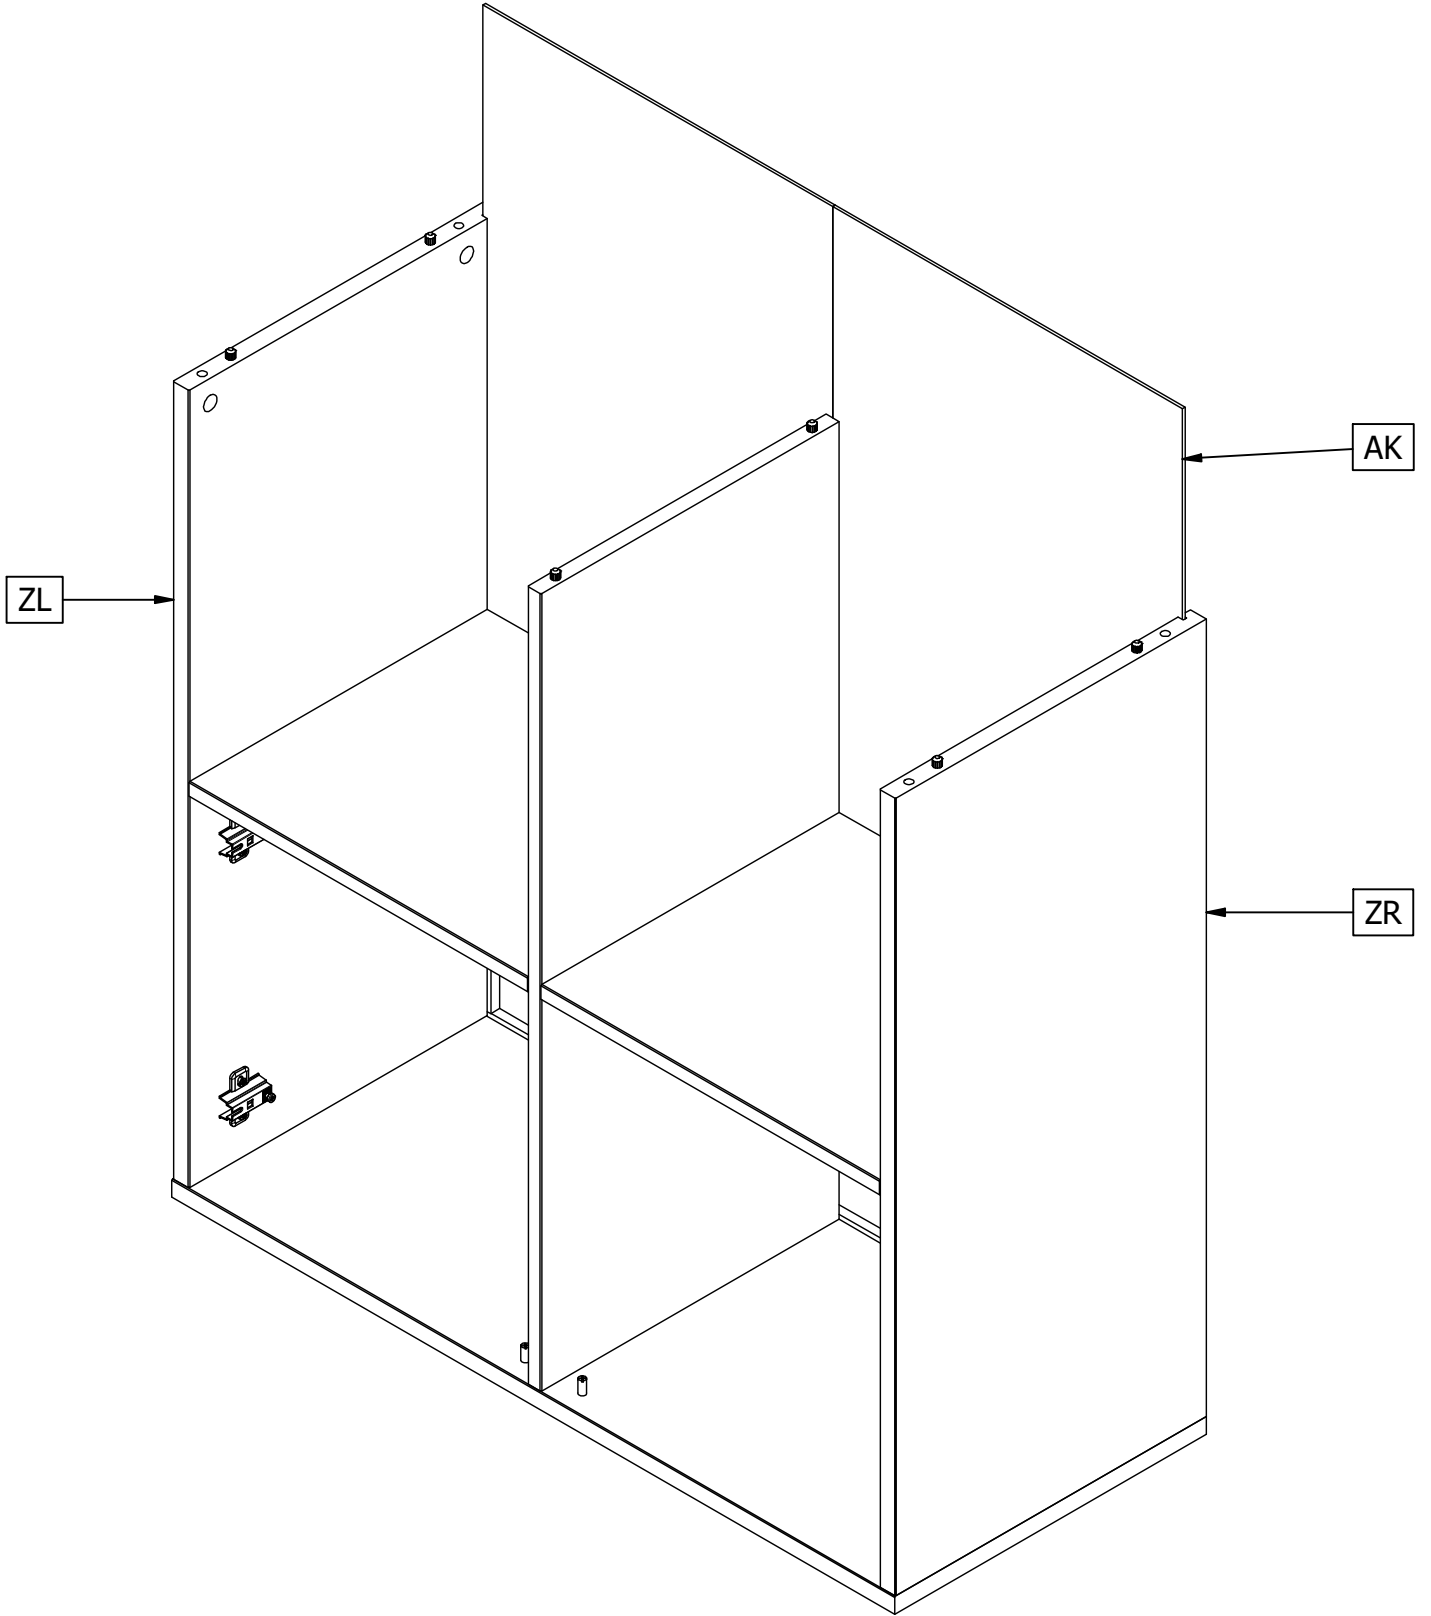

# VT LOWER CASE FOUR MIXED

**vtwonen**

12	Ø15mm	AC000102 	14	8x35mm	AC000601 
12	24mm	AC000103 	2		AC005025 
2	M4x15mm	AC000155 			
8	4x16mm	AC000204 			
6	5x40mm	AC000238 			
2	S 5x30mm	AC000241 			
1	Safety Strip	AC000356 			
12	Ø14	AC000369-* 			
2	Ø7x14.5	AC000394 			
4	Ø35 15V	AC000413 			
4	2MM	AC000448 			

B

6

10

11

12

	AC005025  1x	AC000413  2x	AC000155  1x	AC000204  4x
---	---	--	---	---

13

	AC005025  1x	AC000413  2x	AC000155  1x	AC000204  4x
---	---	--	---	---