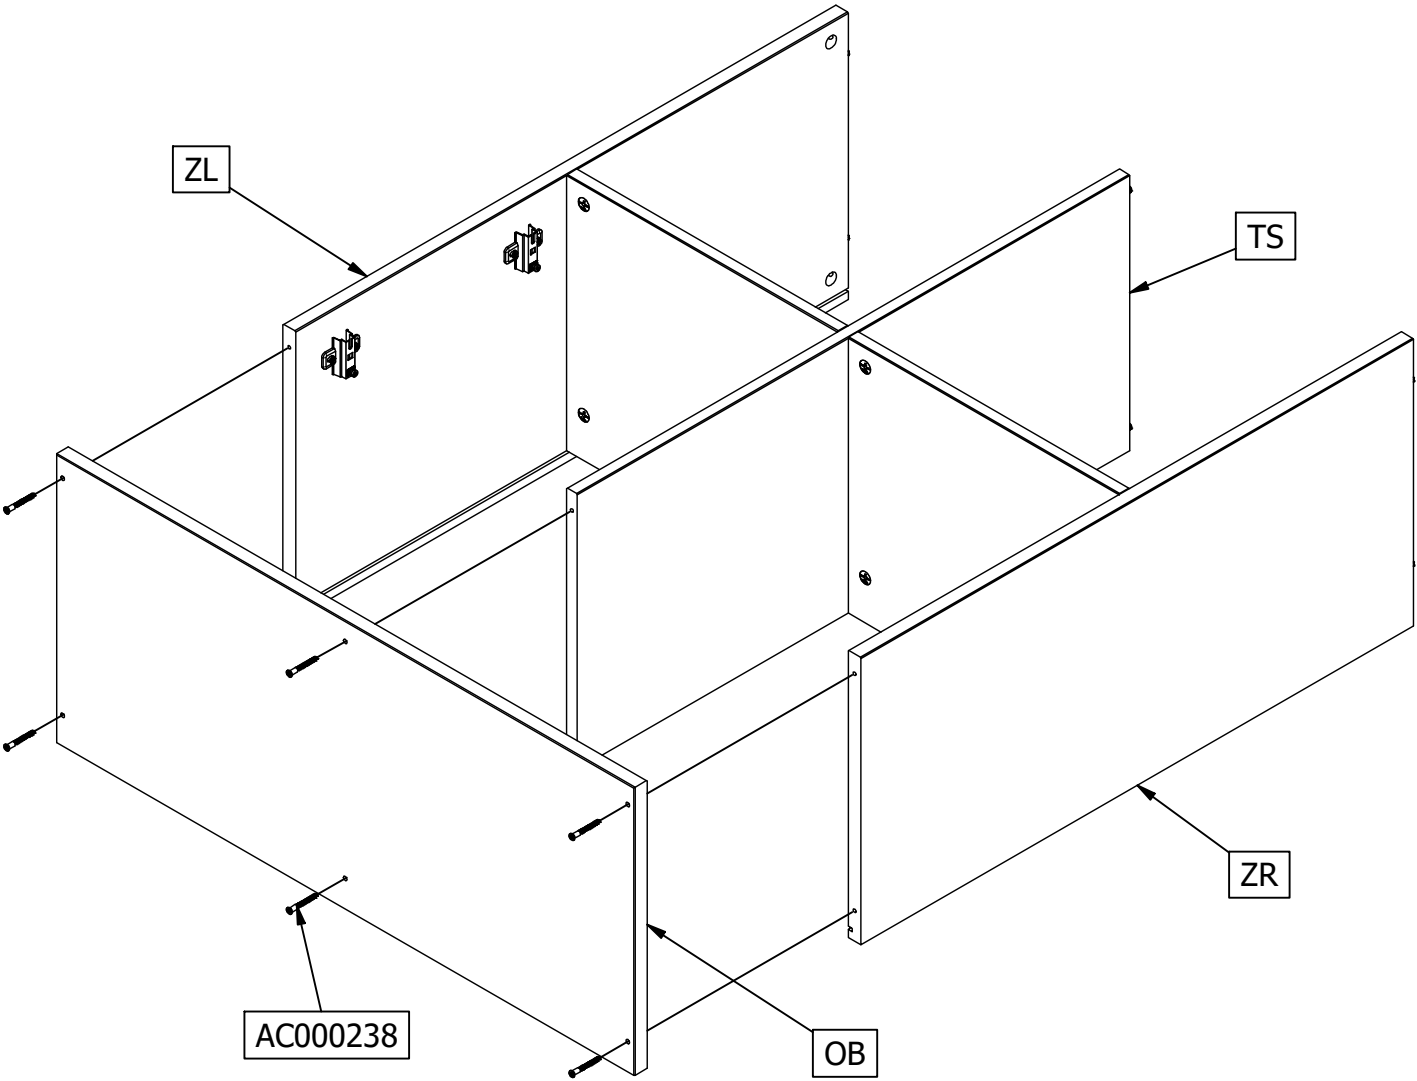

# VT LOWER CASE FOUR MIXED

**vtwonen**

12	Ø15mm	AC000102 	14	8x35mm	AC000601 
12	24mm	AC000103 	2		AC005025 
2	M4x15mm	AC000155 			
8	4x16mm	AC000204 			
6	5x40mm	AC000238 			
2	S 5x30mm	AC000241 			
1	Safety Strip	AC000356 			
12	Ø14	AC000369-* 			
2	Ø7x14.5	AC000394 			
4	Ø35 15V	AC000413 			
4	2MM	AC000448 			

1

2

2x

3

4

5

5

B

B

6

10

11

12

	AC005025  1x	AC000413  2x	AC000155  1x	AC000204  4x
---	---	--	---	---

13

	AC005025  1x	AC000413  2x	AC000155  1x	AC000204  4x
---	---	--	---	---