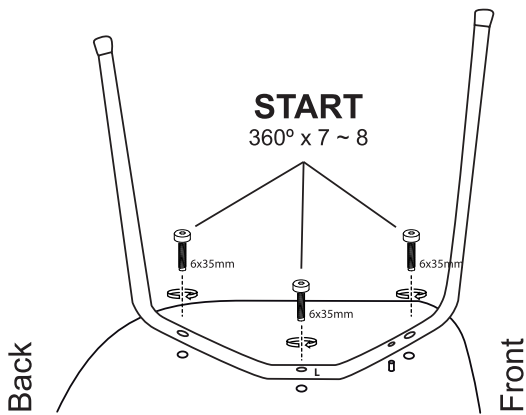

VOGUE

dining bench

1

+ 1x

+ 6x  6x35mm + 1x 

+ 1x left leg (L)
+ 1x right leg (R)

2

3

Left leg (L)

4

Right leg (R)

5

L + R

6