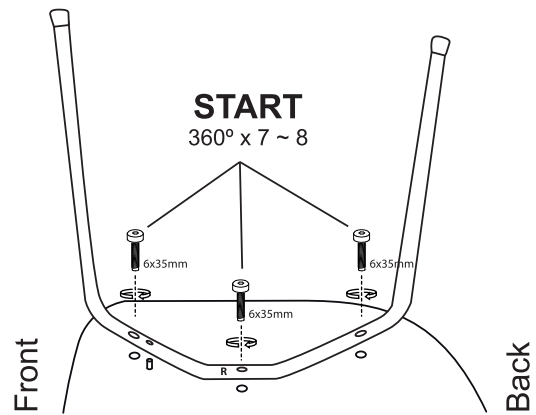

VOGUE

dining bench

1

+ 1x

+ 6x  6x35mm + 1x 

+ 1x left leg (L)
+ 1x right leg (R)

2

3

Left leg (L)

4

Right leg (R)

5

L + R

6