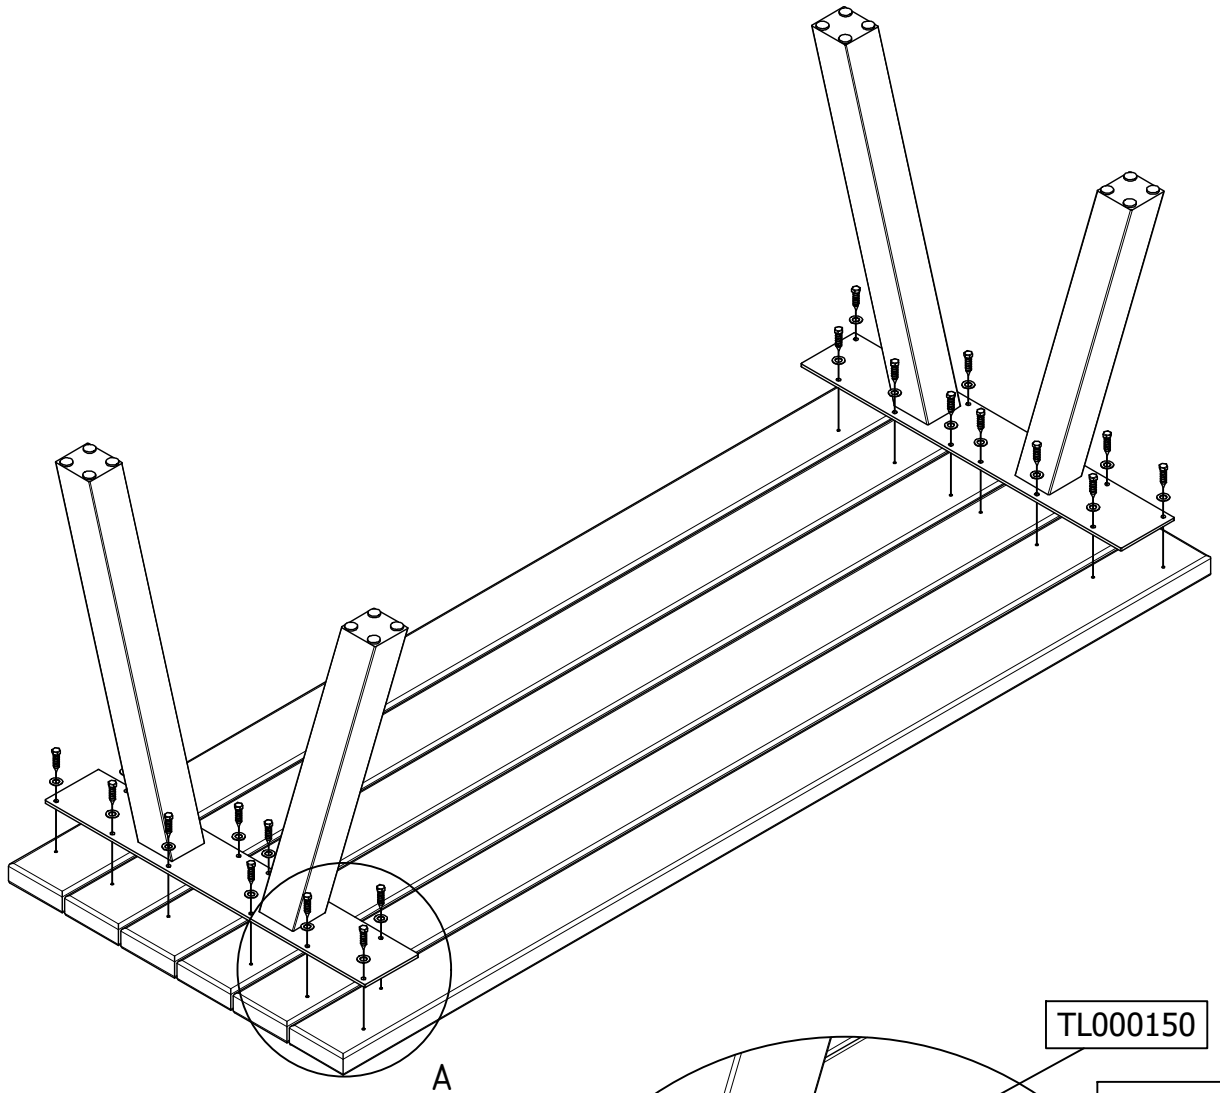

# TABLO OUTDOOR A-POOT

A-FUSE - A-PIETEMENT - A-LEG

24	M8x40	TL000150 
1		TL000207 
24		TL000307 

	 2 PERS.	
		

	TL000307  24x	TL000207  1x	TL000150  24x
---	---	---	--

2