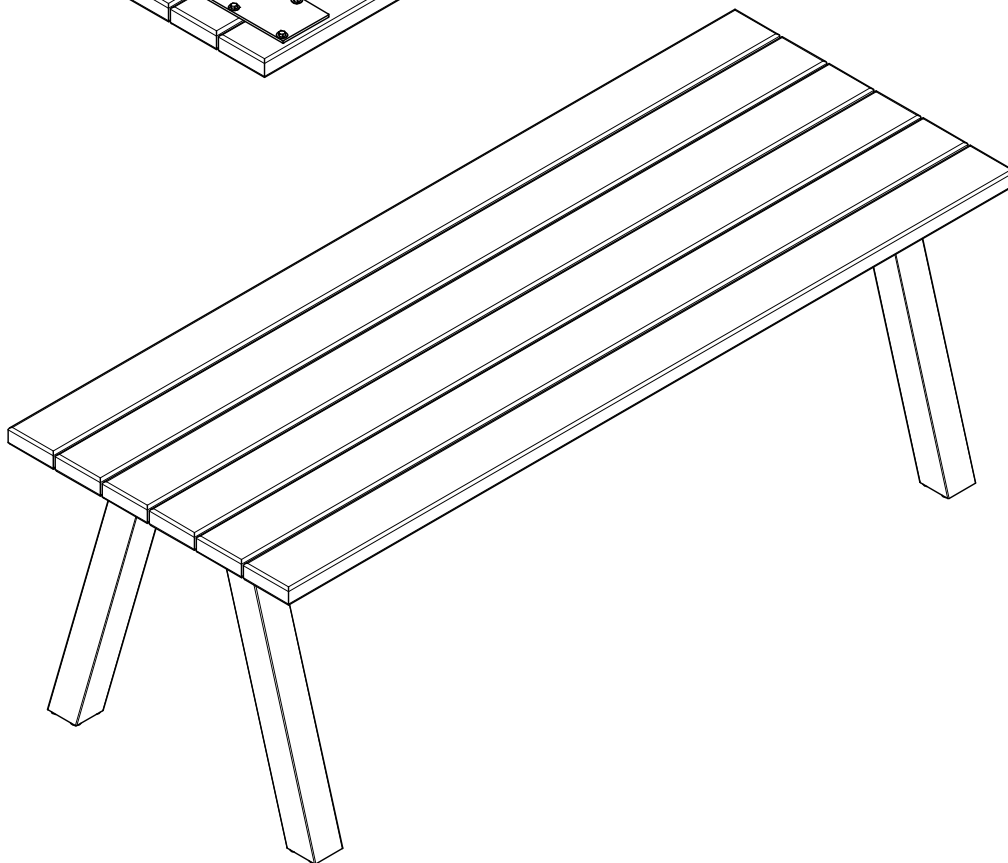

# TABLO OUTDOOR A-POOT

A-FUSE - A-PIETEMENT - A-LEG

24	M8x40	TL000150 
1		TL000207 
24		TL000307 

	 2 PERS.	
		

	TL000307  24x	TL000207  1x	TL000150  24x
---	---	---	--

2