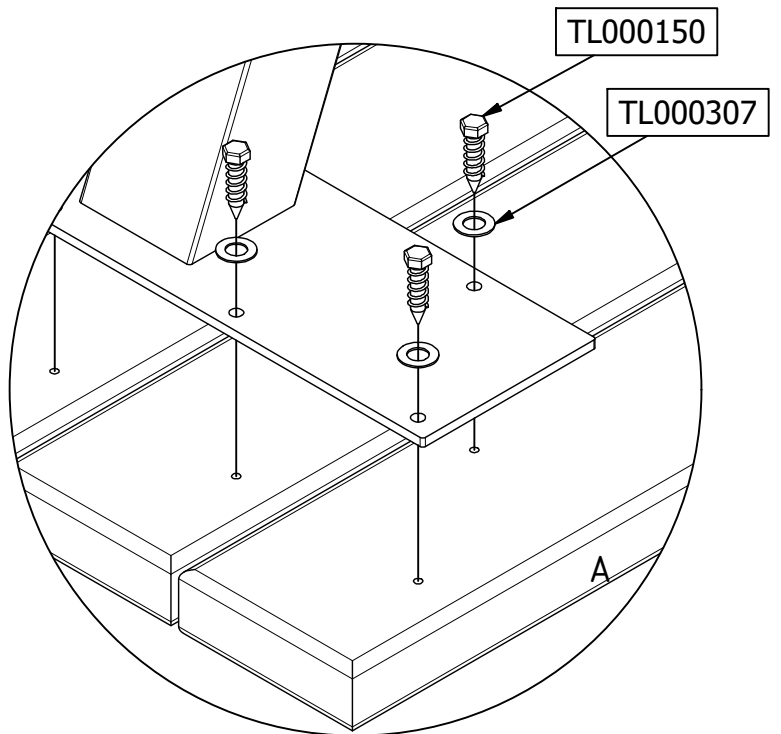

# TABLO OUTDOOR A-POOT

A-FUSE - A-PIETEMENT - A-LEG

24	M8x40	TL000150 
1		TL000207 
24		TL000307 

	 2 PERS.	
		

	TL000307  24x	TL000207  1x	TL000150  24x
---	---	---	--

2