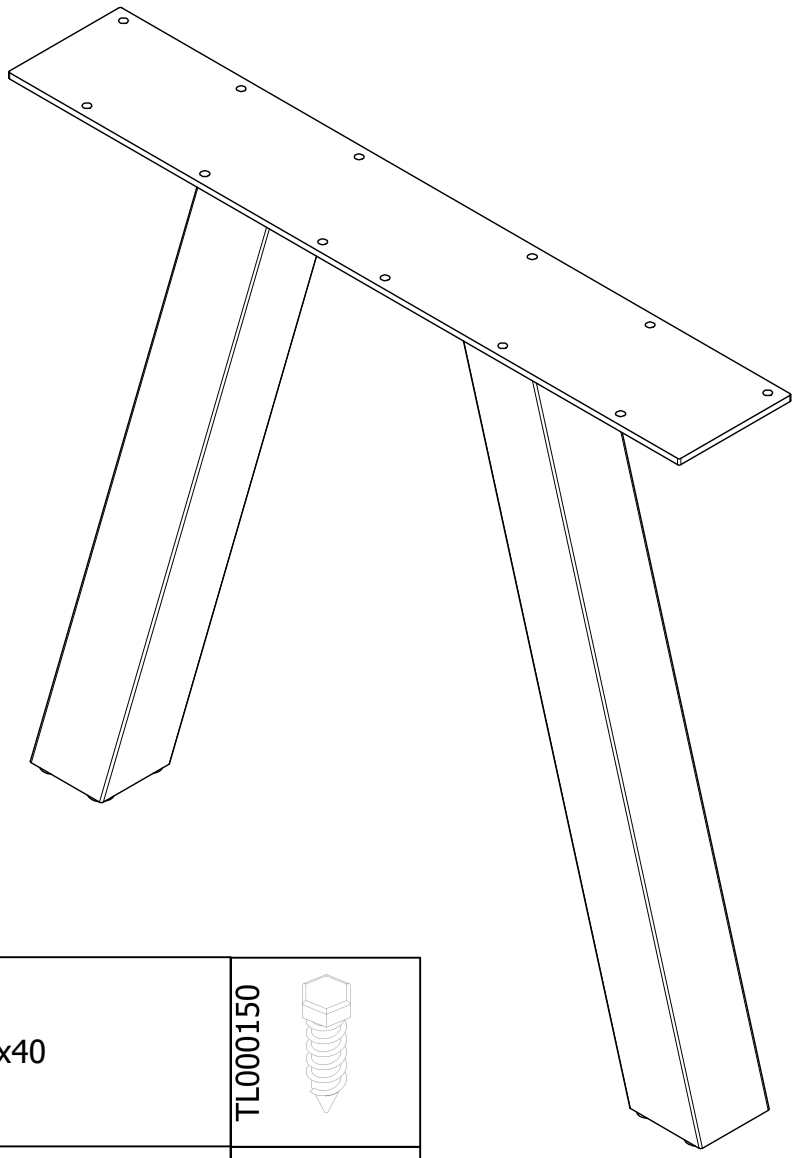

# TABLO OUTDOOR A-POOT

A-FUSE - A-PIETEMENT - A-LEG

24	M8x40	TL000150 
1		TL000207 
24		TL000307 

	 2 PERS.	
		

	TL000307  24x	TL000207  1x	TL000150  24x
---	---	---	--

2