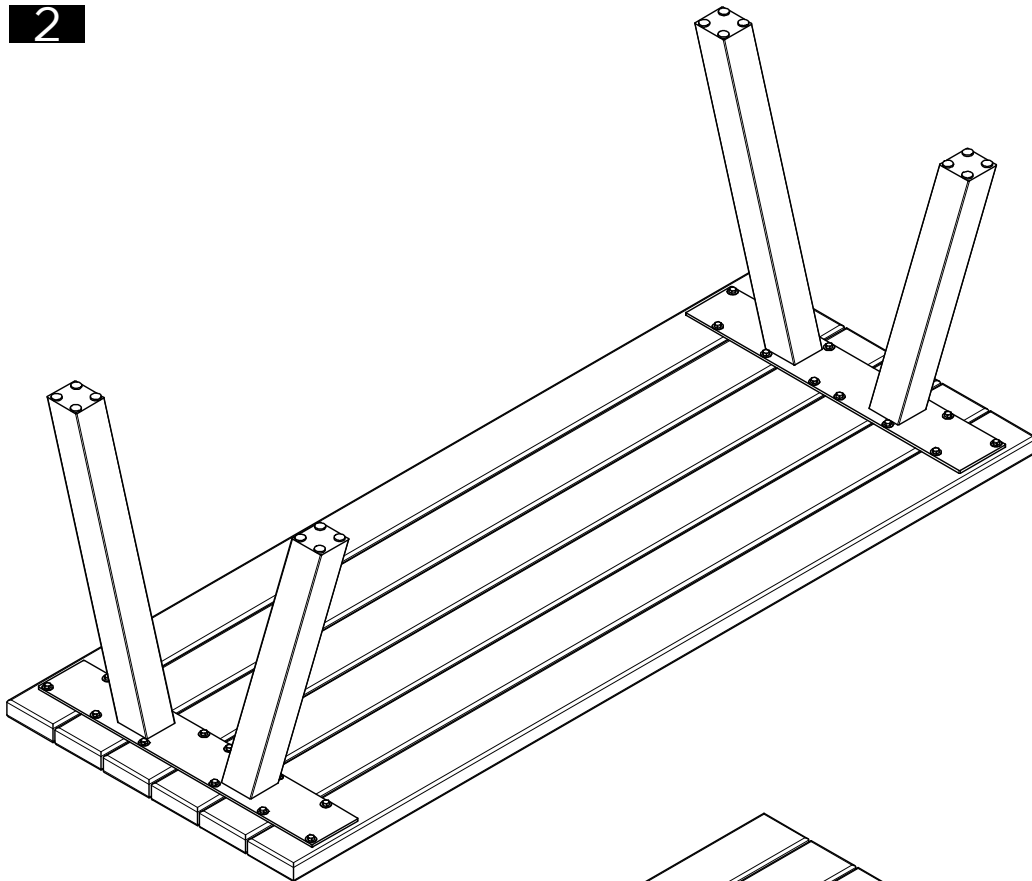

# TABLO OUTDOOR A-POOT

A-FUSE - A-PIETEMENT - A-LEG

24	M8x40	TL000150 
1		TL000207 
24		TL000307 

	 2 PERS.	
		

	TL000307  24x	TL000207  1x	TL000150  24x
---	---	---	--

2