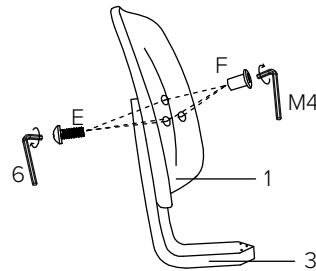

vtwonen

huiscollectie

CLASSIC DINING CHAIR

1x1 	Ax2+1EXT  M6x50mm
2x1 	Bx2+1EXT  M6x42mm
3x1 	Cx3+1EXT  M6x30mm
4x1 	Dx1+1EXT  M6x27mm
5x1 	Ex3+1EXT  M6x25mm
	Fx3+1EXT  M6x12mm
	Gx2  M6 M4

Tighten all the screws