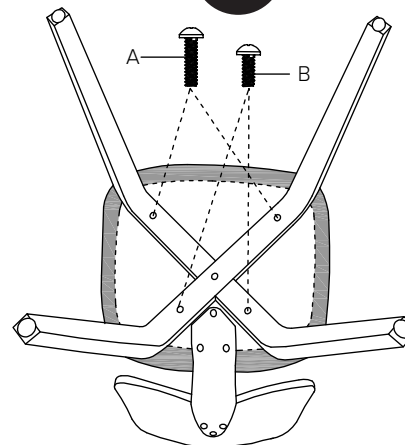

vtwonen

huiscollectie

CLASSIC DINING CHAIR

1x1 	Ax2+1EXT  M6x50mm
2x1 	Bx2+1EXT  M6x42mm
3x1 	Cx3+1EXT  M6x30mm
4x1 	Dx1+1EXT  M6x27mm
5x1 	Ex3+1EXT  M6x25mm
	Fx3+1EXT  M6x12mm
	Gx2  M6 M4

Tighten all the screws