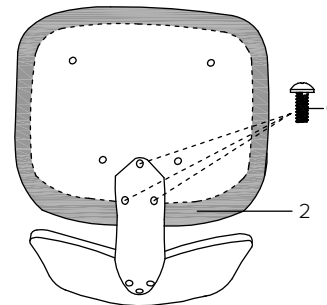

vtwonen

huiscollectie

CLASSIC DINING CHAIR

1x1 	Ax2+1EXT  M6x50mm
2x1 	Bx2+1EXT  M6x42mm
3x1 	Cx3+1EXT  M6x30mm
4x1 	Dx1+1EXT  M6x27mm
5x1 	Ex3+1EXT  M6x25mm
	Fx3+1EXT  M6x12mm
	Gx2  M6 M4

Tighten all the screws