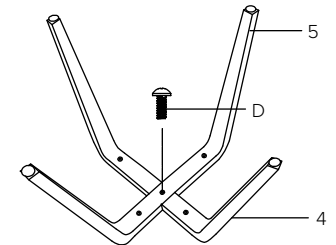

vtwonen

huiscollectie

CLASSIC DINING CHAIR

1x1 	Ax2+1EXT  M6x50mm
2x1 	Bx2+1EXT  M6x42mm
3x1 	Cx3+1EXT  M6x30mm
4x1 	Dx1+1EXT  M6x27mm
5x1 	Ex3+1EXT  M6x25mm
	Fx3+1EXT  M6x12mm
	Gx2  M6 M4

Tighten all the screws