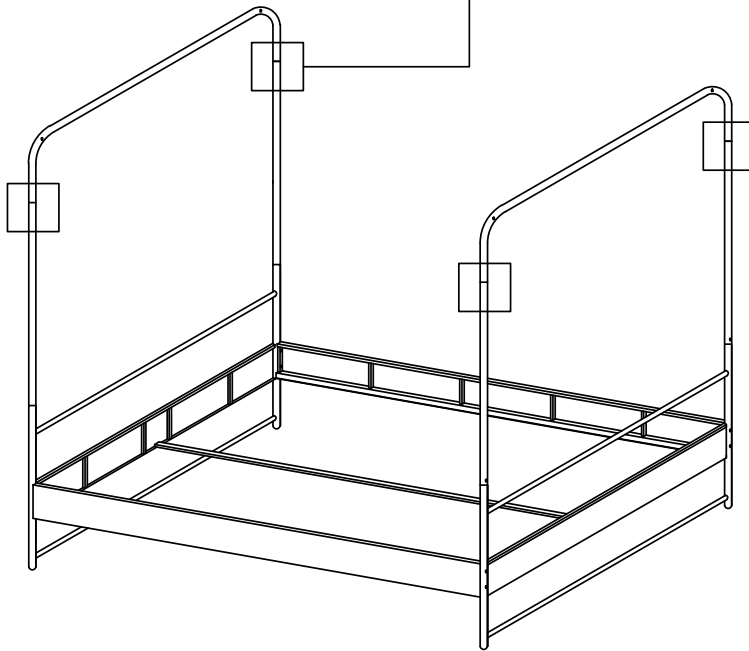

# BUNK BED 160 CM

a	 M6x55mm	10
b	 M6x45mm	4
c	 M6x15mm	38
d	 M6	8
e		1
f		1

A	1649*715*32 mm	 ×2
B	1998*160*28 mm	 ×2
C1	16*1625 mm	 ×2
C2	16*1625 mm	 ×14
D	32*1000 mm	 ×4
E	1649*285*32 mm	 ×2
F	22*1995 mm	 ×2
G	20*40*2017 mm	 ×1
H	25*225 mm	 ×2

1

a		8
d		8

c		2
---	---	---

2

c		4
---	---	---

3

4