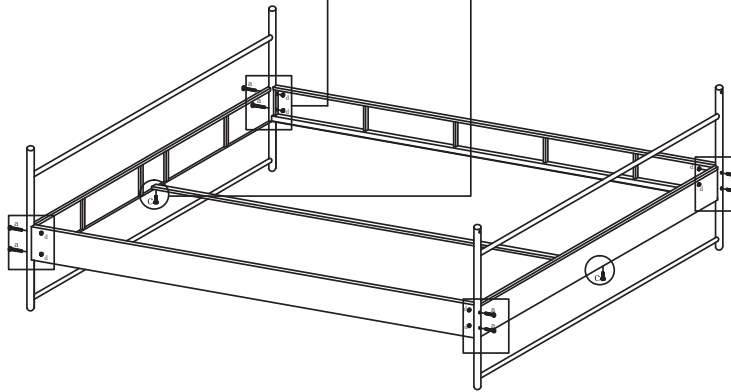

# BUNK BED 160 CM

a	 M6x55mm	10
b	 M6x45mm	4
c	 M6x15mm	38
d	 M6	8
e		1
f		1

A	1649*715*32 mm	 ×2
B	1998*160*28 mm	 ×2
C1	16*1625 mm	 ×2
C2	16*1625 mm	 ×14
D	32*1000 mm	 ×4
E	1649*285*32 mm	 ×2
F	22*1995 mm	 ×2
G	20*40*2017 mm	 ×1
H	25*225 mm	 ×2

1

a		8
d		8

c		2
---	---	---

2

c		4
---	---	---

3

4