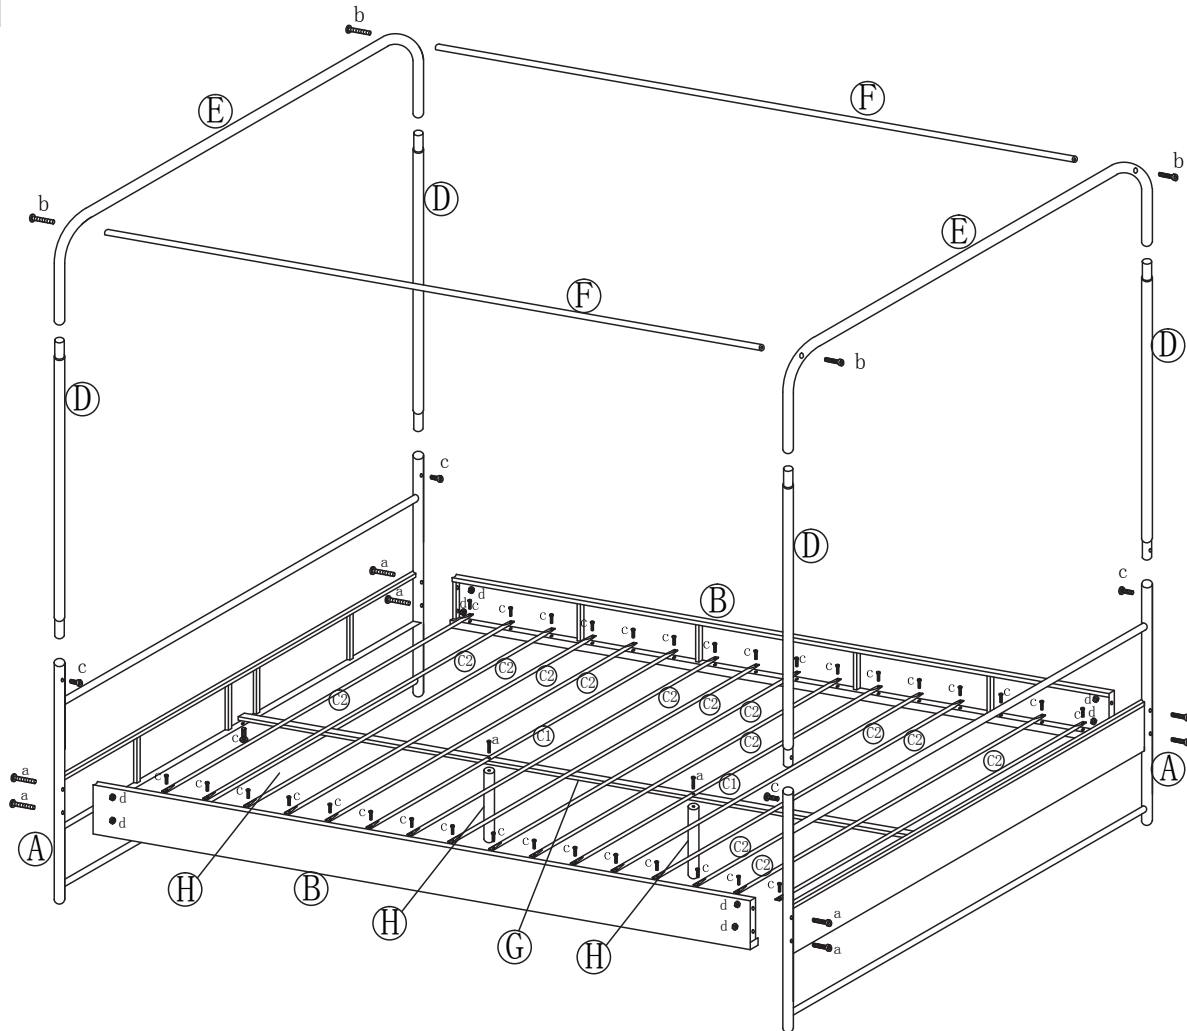

# BUNK BED 160 CM

a	 M6x55mm	10
b	 M6x45mm	4
c	 M6x15mm	38
d	 M6	8
e		1
f		1

A	1649*715*32 mm	 ×2
B	1998*160*28 mm	 ×2
C1	16*1625 mm	 ×2
C2	16*1625 mm	 ×14
D	32*1000 mm	 ×4
E	1649*285*32 mm	 ×2
F	22*1995 mm	 ×2
G	20*40*2017 mm	 ×1
H	25*225 mm	 ×2

1

a		8
d		8

c		2
---	---	---

2

c		4
---	---	---

3

4