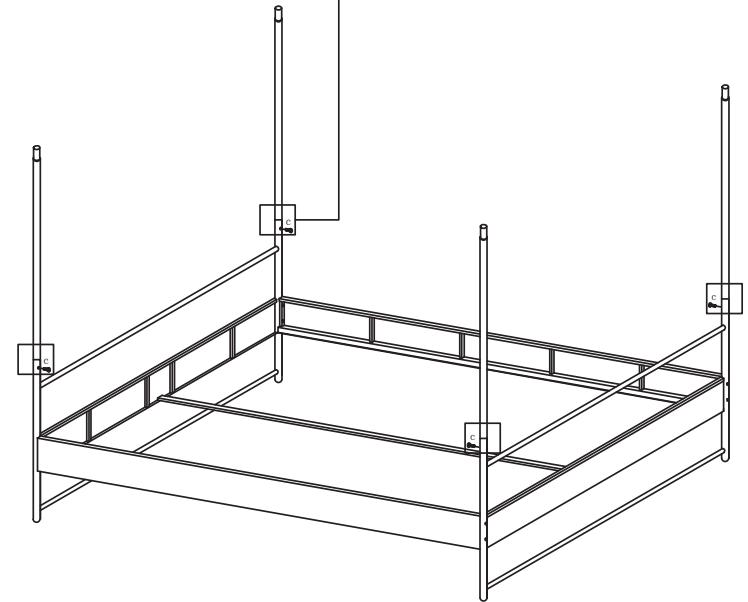

# BUNK BED 160 CM

a	 M6x55mm	10
b	 M6x45mm	4
c	 M6x15mm	38
d	 M6	8
e		1
f		1

A	1649*715*32 mm	 ×2
B	1998*160*28 mm	 ×2
C1	16*1625 mm	 ×2
C2	16*1625 mm	 ×14
D	32*1000 mm	 ×4
E	1649*285*32 mm	 ×2
F	22*1995 mm	 ×2
G	20*40*2017 mm	 ×1
H	25*225 mm	 ×2

1

a		8
d		8

c		2
---	---	---

2

c		4
---	---	---

3

4