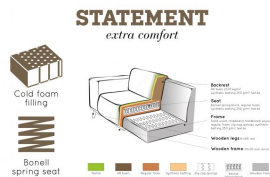

378655-B

STATEMENT CORNER SOFA RIGHT BOUCLE BEIGE

Assembly required

Assembly required

Additional description

Attractive, eye-catching corner bench
Bouclé fabric (100% PES) in a beige shade
Also available in a left-hand variant
H 77 x W 274 x D 210 cm

A bank like this stands as a clear element in the house. A sofa determines the atmosphere of the interior and this sofa provides a good basis for multiple living styles. This corner sofa Statement from the collection of BePureHome, is basic, but stands out because of its size. Statement is upholstered with a bouclé fabric (100% PES) in a beige color, giving the sofa a chic look and feel. This Statement corner sofa has plenty of seating space, is comfortable to sit on and is available in a right and left version. If you are standing in front of the sofa and the corner is on the right, this is the right version. The Statement sofa is available in several variants, fabrics and colors.

Statement has a seat height of 45 cm, a seat width of 218 cm and a seat depth of 63 cm. The depth of the lounge area is 177 cm. The legs have a height of 15.5 cm and are made of black lacquered birch.