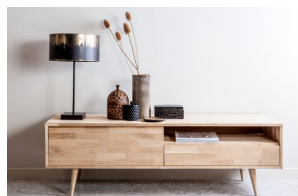

801007-Z

BLACKOUT TABLE LAMP METAL BLACK

EAN 8714713123469

Dimensions 56x34x34

Material iron

Color finish black

Additional description

Modern, tough table lamp
Steel with an antique brass finish
E27 fitting max. 40 Watt
H 56 x Ø 34 cm

Modern and tough, this Blackout table lamp comes from the collection of the Dutch brand BePureHome. Blackout is made of black steel with antique brass effect. This antique brass effect gives a vintage, cool effect to the table lamp. Because of the combination of black and gold colour, the lamp also has a luxurious look.

The Blackout table lamp is suitable for a large fitting E27 max. 40 Watt, is supplied without light source and has a 170 cm long black plastic cord. The lampshade has a diameter of 33,5 cm and a height of 17,5 cm....