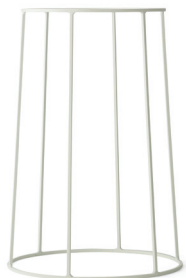

The base is square steel rod which has been welded together and finished with a polyester powder coating, for outdoor use. The marble is milled and matt polished. The wire pot is deep draw steel, and polyester powder coating for outdoor use.

The combination of the Wire Pot and Base creates a beautiful resting place for your plants, while also offering stands of varying heights to bring visual interest and decoration to both indoor and outdoor spaces.

Wire Base

Black, 202
4770539

Black, 404
4771539

Black, 606
4772539

Olive, 202
4770429

Olive, 404
4771429

Olive, 606
4772429

White
4770639

White
4771639

White
4772639

Marble Top

Black
4775539

White
4775639

Wire Pot

Black
4774539

Olive
4774429