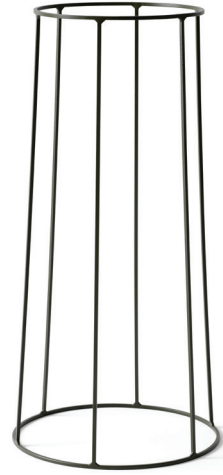

The base is square steel rod which has been welded together and finished with a polyester powder coating, for outdoor use. The marble is milled and matt polished. The wire pot is deep draw steel, and polyester powder coating for outdoor use.

Marble Top:

Ø: 23 cm / 9"

H: 1,8 cm / 0,71"

Wire Pot:

Ø: 23 cm / 9"

H: 17 cm / 6,7"

Weight item (kg)

Wire Base: 0,52 kg / 0,76 kg / 1 kg

Wire Base

Black, 202
4770539

Black, 404
4771539

Black, 606
4772539

Olive, 202
4770429

Olive, 404
4771429

Olive, 606
4772429

White
4770639

White
4771639

White
4772639

Marble Top

Black
4775539

White
4775639

Wire Pot

Black
4774539

Olive
4774429