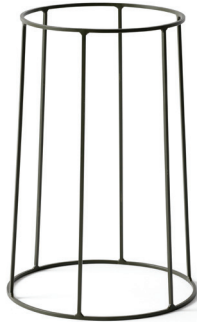

The base is square steel rod which has been welded together and finished with a polyester powder coating, for outdoor use. The marble is milled and matt polished. The wire pot is deep draw steel, and polyester powder coating for outdoor use.

The combination of the Wire Pot and Base creates a beautiful resting place for your plants, while also offering stands of varying heights to bring visual interest and decoration to both indoor and outdoor spaces.

Wire Base

Black, 202
4770539

Black, 404
4771539

Black, 606
4772539

Olive, 202
4770429

Olive, 404
4771429

Olive, 606
4772429

White
4770639

White
4771639

White
4772639

Marble Top

Black
4775539

White
4775639

Wire Pot

Black
4774539

Olive
4774429