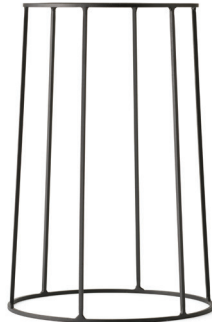

Black, 404
4771539