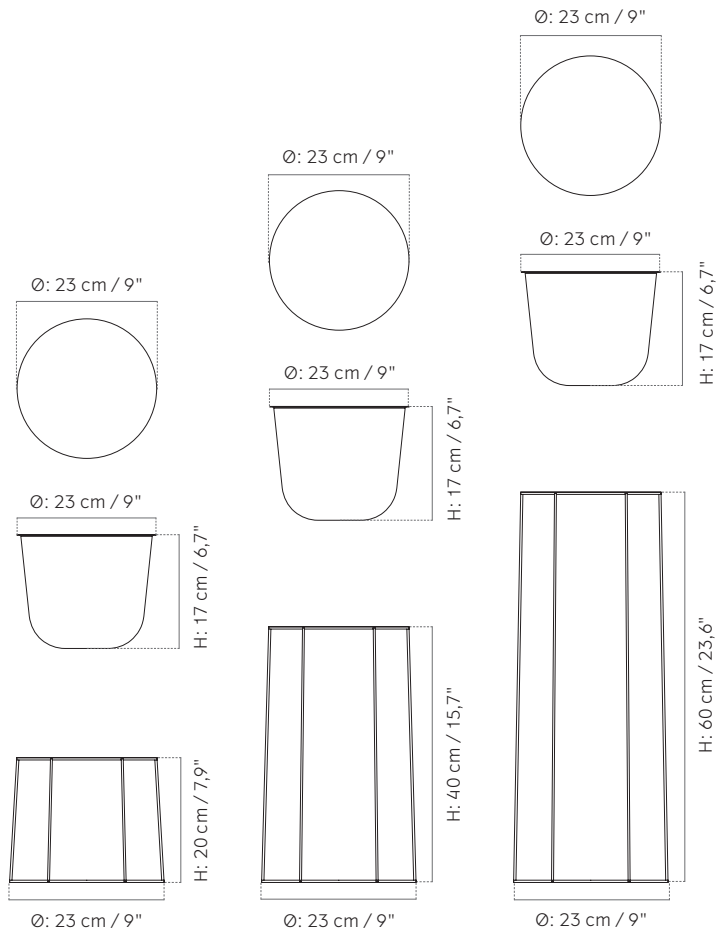

Dimensions (cm / in)

Wire Base 202, 404, 606:

Ø: 23 cm / 9"

H: 20 cm / 7,9"

Ø: 23 cm / 9"

H: 40 cm / 15,7"

Ø: 23 cm / 9"

H: 60 cm / 23,6"

Marble Top:

Ø: 23 cm / 9"

H: 1,8 cm / 0,71"

Wire Pot:

Ø: 23 cm / 9"

H: 17 cm / 6,7"

Weight item (kg)

Wire Base: 0,52 kg / 0,76 kg / 1 kg

Marble Top: 1,75 kg

Wire Pot: 1,32 kg

Materials

Powder Coated Steel or Marble.

Colours

Olive, Black, White

Packaging Type

Wire Base and Wire Pot: Bulk

Marble Top: Brown Box

Packaging Measurement (H * W * D)

Marble Top: 5 cm * 25,5 cm * 25,5 cm

Care Instructions

To clean, simply wipe with a soft dry cloth.

For tougher stains, please use a light soap, such as dishwashing soap, on a wet cotton cloth.