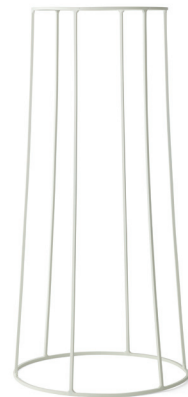

The base is square steel rod which has been welded together and finished with a polyester powder coating, for outdoor use. The marble is milled and matt polished. The wire pot is deep draw steel, and polyester powder coating for outdoor use.

Marble Top:

Ø: 23 cm / 9"

H: 1,8 cm / 0,71"

Wire Pot:

Ø: 23 cm / 9"

H: 17 cm / 6,7"

Weight item (kg)

Wire Base: 0,52 kg / 0,76 kg / 1 kg

Wire Base

Black, 202
4770539

Black, 404
4771539

Black, 606
4772539

Olive, 202
4770429

Olive, 404
4771429

Olive, 606
4772429

White
4770639

White
4771639

White
4772639

Marble Top

Black
4775539

White
4775639

Wire Pot

Black
4774539

Olive
4774429