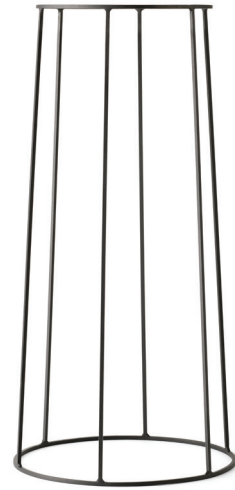

The base is square steel rod which has been welded together and finished with a polyester powder coating, for outdoor use. The marble is milled and matt polished. The wire pot is deep draw steel, and polyester powder coating for outdoor use.

Marble Top:

Ø: 23 cm / 9"

H: 1,8 cm / 0,71"

Wire Pot:

Ø: 23 cm / 9"

H: 17 cm / 6,7"

Weight item (kg)

Wire Base: 0,52 kg / 0,76 kg / 1 kg

Designed by the team at Norm Architects, the Wire Pot and Base were inspired by a Japanese-style garden. The pieces can be bought separately but are best used together. The geometric lines of the Base and the gentle curve of the Pot work in harmony to lend a strong aesthetic to any house or garden greenery. Because of its striking and elevated nature, the Wire Pot and Base is a great option for plants in commercial spaces, such as restaurants and offices. Both pieces now come in olive, a colour that is modish while remaining subdued and stylish.

Wire Base

Black, 202
4770539

Black, 404
4771539

Black, 606
4772539

Olive, 202
4770429

Olive, 404
4771429

Olive, 606
4772429

White
4770639