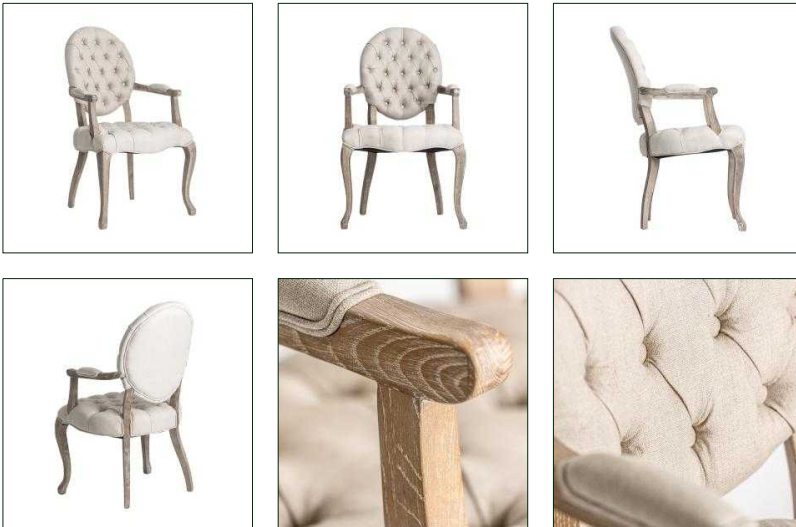

Packaging	Type	Units/Box	Content	Volume	Length	Wide	High	Weigth (Kg)
	CARTON	1	PRODUCT	0.37	65	62	1.02	8,4