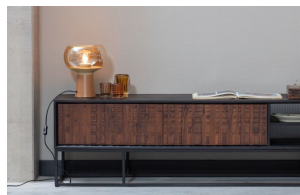

800244-S

MUSHROOM TABLE LAMP SYRUP 28xØ24CM

 **DE
EEKHOORN**
dutch furniture

+31 88 96 66 300
info@deekhoorn.com
www.deekhoorn.com