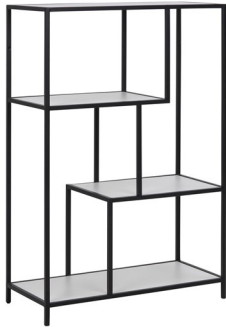

Seaford TV-table, 3 shelves - melamine ash black, base metal - melamine ash black, base metal - 120,0 x 33,0 x H: 46,0 cm - 0,057m³ - 13,5 kg Art. no.: 0000084628, EAN: 5713941095473

Seaford bookcase - shelves 2 pcs, melamine ash - shelves 2 pcs, melamine ash - 77,0 x 35,0 x H: 114,0 cm - 0,056m³ - 14,5 kg Art. no.: 0000085022, EAN: 5713941100078

Seaford bookcase, 3 shelves - melamine white, base metal - melamine white, base metal - 114,0 x 35,0 x H: 78,0 cm - 0,061m³ - 19,1 kg Art. no.: 0000086392, EAN: 5713941116574

Seaford TV-table, frame MDF - lacq. matt black, 2 doors paper - lacq. matt black, 2 doors paper - 140,0 x 40,0 x H: 45,0 cm - 0,099m³ - 29,5 kg Art. no.: 0000081691, EAN: 5713941065230

SEAFORD

84104

ACTOI
C O M P A

Seaford bookcase - shelves 2 pcs, melamine white - shelves 2 pcs, melamine white - 77,0 x 35,0 x H: 114,0 cm - 0,046m³ - 13,6 kg Art. no.: 0000086434, EAN: 5713941117083

Seaford console - melamine ash black, 1 shelf - melamine ash black, 1 shelf - 120,0 x 35,0 x H: 79,0 cm - 0,045m³ - 11,5 kg Art. no.: 0000087428, EAN: 5713941128638