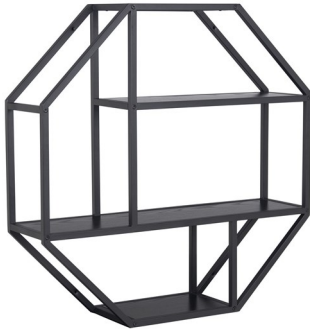

Seaford coffee table set - glass 6 mm, shelves melamine - glass 6 mm, shelves melamine - 90,0 x 55,0 x H: 55,0 cm - 0,057m³ - 20,1 kg Art. no.: 0000088766, EAN: 5713941143655

Seaford desk - paper wild oak drawers 1 pcs, - paper wild oak drawers 1 pcs, - 110,0 x 45,0 x H: 75,0 cm - 0,113m³ - 19 kg Art. no.: 0000089405, EAN: 5713941151469

Seaford wall shelf, octagon - shape, 3 shelves, melamine - shape, 3 shelves, melamine - 77,0 x 20,0 x H: 77,0 cm - 0,043m³ - 8 kg Art. no.: 0000089668, EAN: 5713941154774

Seaford coffee table - paper wild oak shelf 1 pcs, - paper wild oak shelf 1 pcs, - 120,0 x 60,0 x H: 45,0 cm - 0,076m³ - 17,5 kg Art. no.: 0000088465, EAN: 5713941140289

SEAFORD

85236

ACTOI
C O M P A

Seaford wall shelf, octagon - shape, shelves 3 pcs, melamine - shape, shelves 3 pcs, melamine - 77,0 x 20,0 x H: 77,0 cm - 0,043m³ - 8 kg Art. no.: 0000089690, EAN: 5713941155054