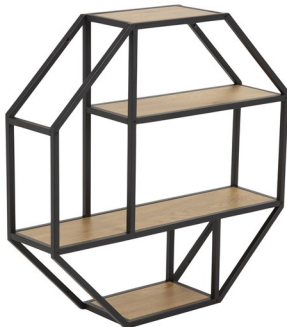

Seaford wall shelf, octagon - shape, 3 shelves, melamine - shape, 3 shelves, melamine - 77,0 x 20,0 x H: 77,0 cm - 0,043m³ - 8 kg Art. no.: 0000089668, EAN: 5713941154774