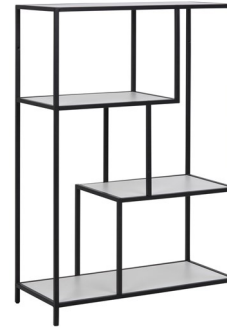

Seaford TV-table, 3 shelves - melamine ash black, base metal - melamine ash black, base metal - 120,0 x 33,0 x H: 46,0 cm - 0,057m³ - 13,5 kg Art. no.: 0000084628, EAN: 5713941095473

Seaford coffee table - melamine matt wild oak, - melamine matt wild oak, - 110,0 x 60,0 x H: 40,0 cm - 0,055m³ - 10,8 kg Art. no.: 0000086674, EAN: 5713941119957

Seaford bookcase - shelves 2 pcs, melamine ash - shelves 2 pcs, melamine ash - 77,0 x 35,0 x H: 114,0 cm - 0,056m³ - 14,5 kg Art. no.: 0000085022, EAN: 5713941100078

SEAFORD

84104

ACTOI
C O M P A

Seaford bookcase, 3 shelves - melamine white, base metal - melamine white, base metal - 114,0 x 35,0 x H: 78,0 cm - 0,061m³ - 19,1 kg Art. no.: 0000086392, EAN: 5713941116574

Seaford bookcase - shelves 2 pcs, melamine white - shelves 2 pcs, melamine white - 77,0 x 35,0 x H: 114,0 cm - 0,046m³ - 13,6 kg Art. no.: 0000086434, EAN: 5713941117083

Seaford console - melamine ash black, 1 shelf - melamine ash black, 1 shelf - 120,0 x 35,0 x H: 79,0 cm - 0,045m³ - 11,5 kg Art. no.: 0000087428, EAN: 5713941128638