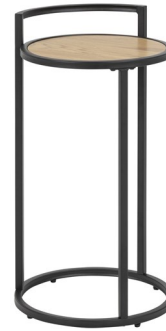

Seaford lamp table - paper wild oak 3, handle - paper wild oak 3, handle - 33,0 x 33,0 x H: 65,0 cm - 0,032m³ - 2,8 kg Art. no.: 0000081850, EAN: 5713941067012