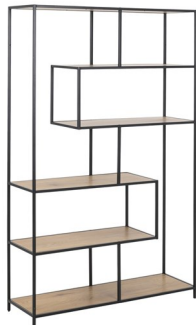

Seaford bookcase - shelves 3 pcs, paper wild oak - shelves 3 pcs, paper wild oak - 77,0 x 35,0 x H: 150,0 cm - 0,063m³ - 17,6 kg Art. no.: 0000075968, EAN: 5705994996142

Seaford coffee table - paper wild oak 3, base metal - paper wild oak 3, base metal - 60,0 x 60,0 x H: 40,0 cm - 0,03m³ - 5,6 kg Art. no.: 0000082563, EAN: 5713941075581

Seaford bookcase, 4 shelves - paper sonoma oak, base metal - paper sonoma oak, base metal - 77,0 x 35,0 x H: 185,0 cm - 0,076m³ - 19,1 kg Art. no.: 0000077184, EAN: 5713941012388

Seaford wall bookcase - shelves 2 pcs, paper wild oak - shelves 2 pcs, paper wild oak - 24,0 x 37,0 x H: 108,0 cm - 0,029m³ - 6,4 kg Art. no.: 0000079420, EAN: 5713941039071

Seaford desk - paper wild oak 3, drawers - paper wild oak 3, drawers - 110,0 x 45,0 x H: 75,0 cm - 0,077m³ - 13 kg Art. no.: 0000081316, EAN: 5713941061263

Seaford bookcase, 4 shelves - melamine wild oak - melamine wild oak - 114,0 x 35,0 x H: 185,0 cm - 0,08m³ - 28,1 kg Art. no.: 0000083916, EAN: 5713941089632

Seaford shoe rack, 2 shelves - melamine wild oak, base metal - melamine wild oak, base metal - 77,0 x 35,0 x H: 50,0 cm - 0,031m³ - 9,8 kg Art. no.: 0000083925, EAN: 5713941089731

SEAFORD

84104

ACTOI
C O M P A