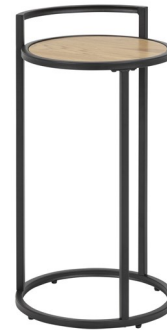

Seaford lamp table - paper wild oak 3, handle - paper wild oak 3, handle - 33,0 x 33,0 x H: 65,0 cm - 0,032m³ - 2,8 kg Art. no.: 0000081850, EAN: 5713941067012