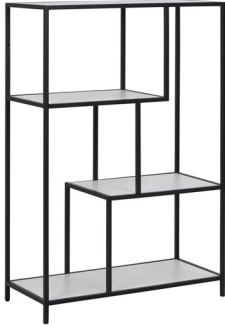

Seaford lamp table - paper walnut, base metal - paper walnut, base metal - 40,0 x 40,0 x H: 55,0 cm - 0,016m³ - 3,1 kg Art. no.: 0000083840, EAN: 5713941088710

Seaford TV-table, 3 shelves - melamine ash black, base metal - melamine ash black, base metal - 120,0 x 33,0 x H: 46,0 cm - 0,057m³ - 13,5 kg Art. no.: 0000084628, EAN: 5713941095473

Seaford bookcase - shelves 2 pcs, melamine ash - shelves 2 pcs, melamine ash - 77,0 x 35,0 x H: 114,0 cm - 0,056m³ - 14,5 kg Art. no.: 0000085022, EAN: 5713941100078

Seaford bookcase, 3 shelves - melamine white, base metal - melamine white, base metal - 114,0 x 35,0 x H: 78,0 cm - 0,061m³ - 19,1 kg Art. no.: 0000086392, EAN: 5713941116574

SEAFORD

84104

ACTOI
C O M P A

Seaford bookcase - shelves 2 pcs, melamine white - shelves 2 pcs, melamine white - 77,0 x 35,0 x H: 114,0 cm - 0,046m³ - 13,6 kg Art. no.: 0000086434, EAN: 5713941117083

Seaford console - melamine ash black, 1 shelf - melamine ash black, 1 shelf - 120,0 x 35,0 x H: 79,0 cm - 0,045m³ - 11,5 kg Art. no.: 0000087428, EAN: 5713941128638

Seaford kitchen trolley - shelf paper wild oak 2 pcs, - shelf paper wild oak 2 pcs, - 60,0 x 30,0 x H: 75,0 cm - 0,024m³ - 6,1 kg Art. no.: 0000079728, EAN: 5713941042729

Seaford wall unit - shelves 2 pcs, paper wild oak - shelves 2 pcs, paper wild oak - 35,0 x 37,0 x H: 82,5 cm - 0,031m³ - 6,5 kg Art. no.: 0000080036, EAN: 5713941046390