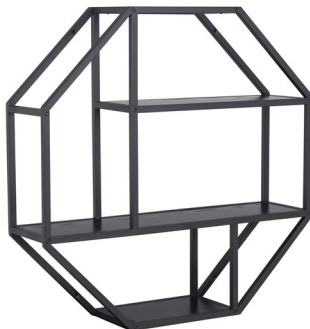

Seaford desk - paper wild oak drawers 1 pcs, - paper wild oak drawers 1 pcs, - 110,0 x 45,0 x H: 75,0 cm - 0,113m³ - 19 kg Art. no.: 0000089405, EAN: 5713941151469

Seaford laptop table - melamine ash black, base metal - melamine ash black, base metal - 43,0 x 35,0 x H: 63,0 cm - 0,024m³ - 4 kg Art. no.: 0000090037, EAN: 5713941085931

Seaford glass cabinet - metal powder coated rough, - metal powder coated rough, - 77,0 x 35,0 x H: 185,6 cm - 0,227m³ - 59,5 kg Art. no.: H000020686, EAN: 5713941151162

Seaford wall shelf, octagon - shape, shelves 3 pcs, melamine - shape, shelves 3 pcs, melamine - 77,0 x 20,0 x H: 77,0 cm - 0,043m³ - 8 kg Art. no.: 0000089690, EAN: 5713941155054