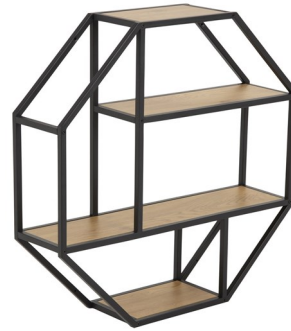

Seaford wall shelf, octagon - shape, 3 shelves, melamine - shape, 3 shelves, melamine - 77,0 x 20,0 x H: 77,0 cm - 0,043m³ - 8 kg Art. no.: 0000089668, EAN: 5713941154774

Seaford glass cabinet - metal powder coated rough, - metal powder coated rough, - 77,0 x 35,0 x H: 185,6 cm - 0,227m³ - 59,5 kg Art. no.: H000020746, EAN: 5713941155030