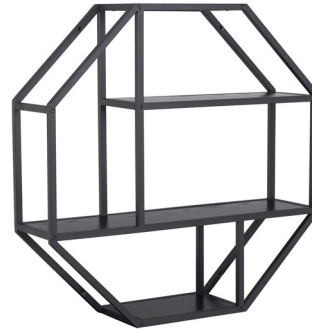

Seaford wall shelf, octagon - shape, shelves 3 pcs, melamine - shape, shelves 3 pcs, melamine - 77,0 x 20,0 x H: 77,0 cm - 0,043m³ - 8 kg Art. no.: 0000089690, EAN: 5713941155054