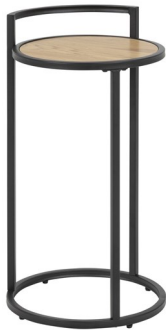

Seaford desk - melamine ash black, - melamine ash black, - 100,0 x 45,0 x H: 75,0 cm - 0,037m³ - 8,5 kg Art. no.: 0000081602, EAN: 5713941064233

SEAFORD

84104

ACTOI
C O M P A

Seaford sideboard, frame MDF - lacquered matt black, 3 doors - lacquered matt black, 3 doors - 120,0 x 40,0 x H: 82,0 cm - 0,125m³ - 38,2 kg Art. no.: 0000081690, EAN: 5713941065223

Seaford TV-table, 3 shelves - paper wild oak, 3, base metal - paper wild oak, 3, base metal - 120,0 x 33,0 x H: 46,0 cm - 0,057m³ - 13,5 kg Art. no.: 0000082371, EAN: 5713941073174

Seaford lamp table - paper wild oak 3, handle - paper wild oak 3, handle - 33,0 x 33,0 x H: 65,0 cm - 0,032m³ - 2,8 kg Art. no.: 0000081850, EAN: 5713941067012