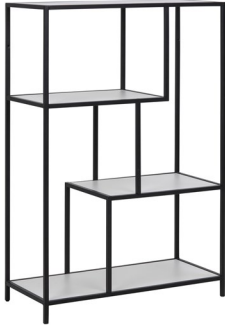

Seaford lamp table - paper wild oak 3, handle - paper wild oak 3, handle - 33,0 x 33,0 x H: 65,0 cm - 0,032m³ - 2,8 kg Art. no.: 0000081850, EAN: 5713941067012

Seaford bookcase - shelves 2 pcs, melamine ash - shelves 2 pcs, melamine ash - 77,0 x 35,0 x H: 114,0 cm - 0,056m³ - 14,5 kg Art. no.: 0000085022, EAN: 5713941100078

Seaford bookcase, 3 shelves - melamine white, base metal - melamine white, base metal - 114,0 x 35,0 x H: 78,0 cm - 0,061m³ - 19,1 kg Art. no.: 0000086392, EAN: 5713941116574

SEAFORD

84104

ACTOI
C O M P A

Seaford bookcase - shelves 2 pcs, melamine white - shelves 2 pcs, melamine white - 77,0 x 35,0 x H: 114,0 cm - 0,046m³ - 13,6 kg Art. no.: 0000086434, EAN: 5713941117083

Seaford console - melamine ash black, 1 shelf - melamine ash black, 1 shelf - 120,0 x 35,0 x H: 79,0 cm - 0,045m³ - 11,5 kg Art. no.: 0000087428, EAN: 5713941128638