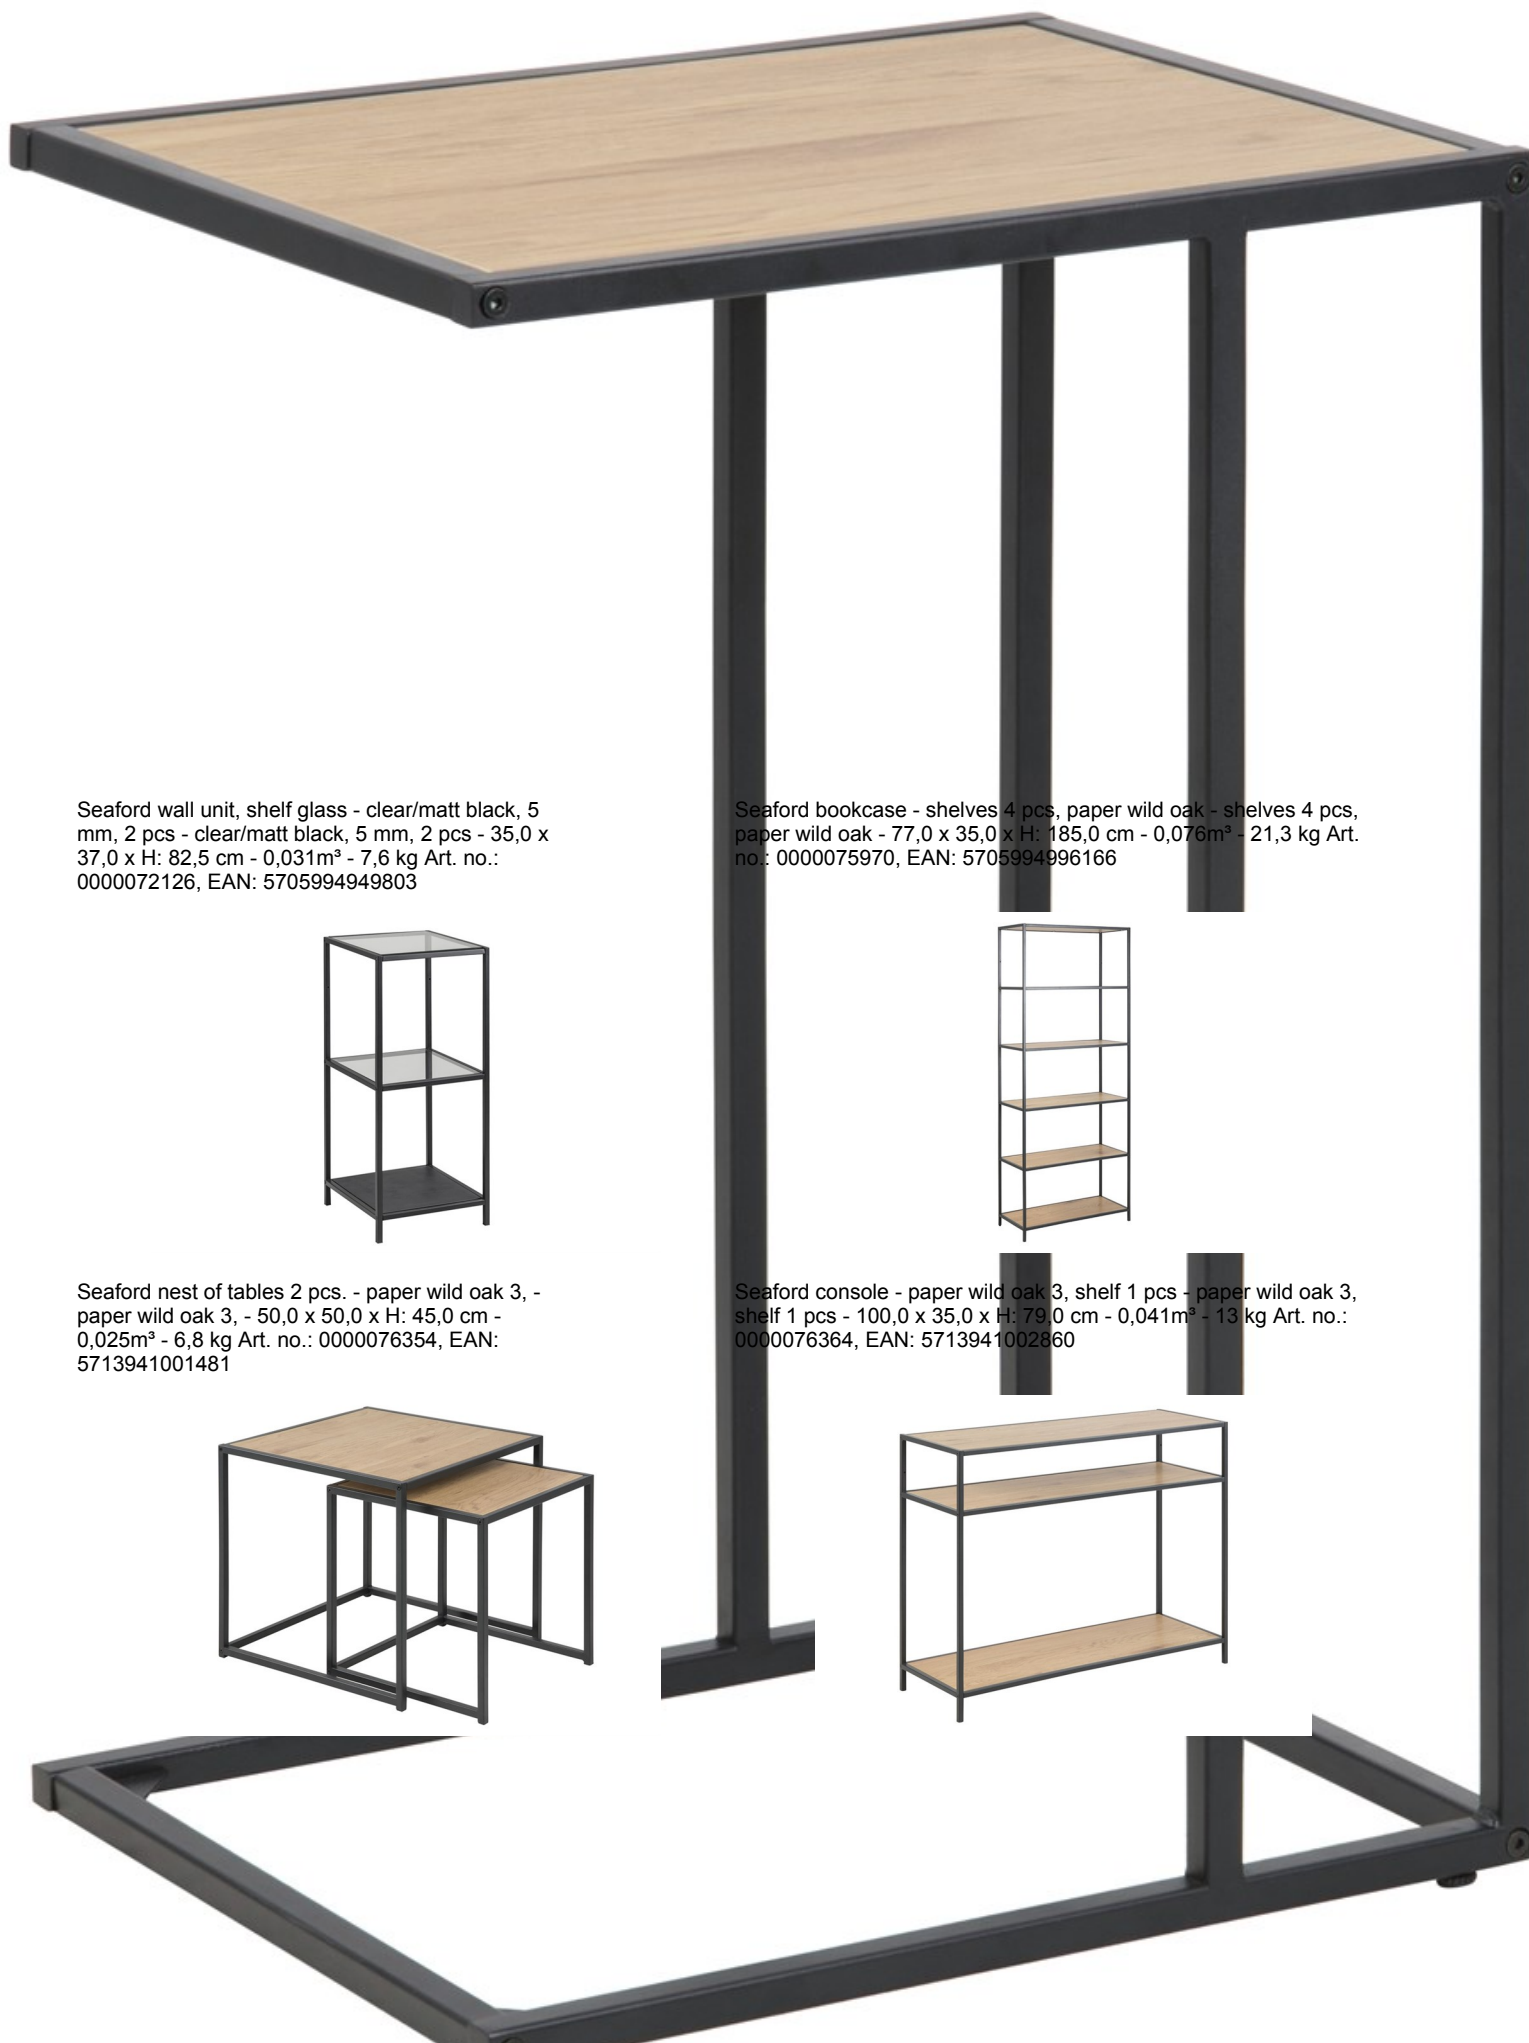

Seaford laptop table - paper wild oak 3, base metal -
rough powder coated, - 43,0 x 35,0 x H: 63,0 cm -
0,025m³ - 4 kg Art. no.:0000079386, EAN:
5713941038708

SEAFORD
84104

ACTOI
C O M P A

Seaford wall unit, shelf glass - clear/matt black, 5 mm, 2 pcs - clear/matt black, 5 mm, 2 pcs - 35,0 x 37,0 x H: 82,5 cm - 0,031m³ - 7,6 kg Art. no.: 0000072126, EAN: 5705994949803

Seaford bookcase - shelves 4 pcs, paper wild oak - shelves 4 pcs, paper wild oak - 77,0 x 35,0 x H: 185,0 cm - 0,076m³ - 21,3 kg Art. no.: 0000075970, EAN: 5705994996166

Seaford nest of tables 2 pcs. - paper wild oak 3, - paper wild oak 3, - 50,0 x 50,0 x H: 45,0 cm - 0,025m³ - 6,8 kg Art. no.: 0000076354, EAN: 5713941001481

Seaford console - paper wild oak 3, shelf 1 pcs - paper wild oak 3, shelf 1 pcs - 100,0 x 35,0 x H: 79,0 cm - 0,041m³ - 13 kg Art. no.: 0000076364, EAN: 5713941002860

SEAFORD

84104

ACTOI
C O M P A

Seaford desk - paper wild oak 3, - paper wild oak 3, - 100,0 x 45,0 x H: 75,0 cm - 0,037m³ - 8,5 kg Art. no.: 0000076368, EAN: 5713941002877

Seaford coffee table - paper wild oak 3, base metal - paper wild oak 3, base metal - 80,0 x 80,0 x H: 45,0 cm - 0,037m³ - 7,2 kg Art. no.: 0000077415, EAN: 5713941015310

Seaford desk - paper sonoma oak, base metal - paper sonoma oak, base metal - 100,0 x 45,0 x H: 75,0 cm - 0,037m³ - 8,5 kg Art. no.: 0000077634, EAN: 5713941017833