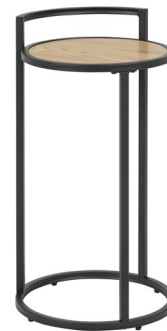

Seaford lamp table - paper wild oak 3, handle - paper wild oak 3, handle - 33,0 x 33,0 x H: 65,0 cm - 0,032m³ - 2,8 kg Art. no.: 0000081850, EAN: 5713941067012