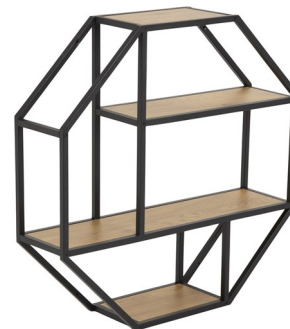

Seaford wall shelf, octagon - shape, 3 shelves, melamine - shape, 3 shelves, melamine - 77,0 x 20,0 x H: 77,0 cm - 0,043m³ - 8 kg Art. no.: 0000089668, EAN: 5713941154774