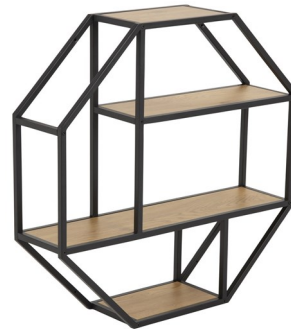

Seaford wall shelf, octagon - shape, 3 shelves, melamine - shape, 3 shelves, melamine - 77,0 x 20,0 x H: 77,0 cm - 0,043m³ - 8 kg Art. no.: 0000089668, EAN: 5713941154774