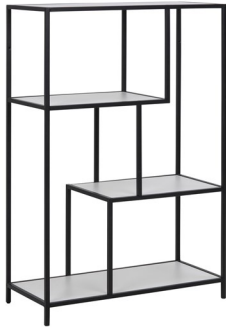

Seaford bookcase, 3 shelves - melamine white, base metal - melamine white, base metal - 114,0 x 35,0 x H: 78,0 cm - 0,061m³ - 19,1 kg Art. no.: 0000086392, EAN: 5713941116574

SEAFORD

84104

ACTOI
C O M P A

Seaford bookcase - shelves 2 pcs, melamine white - shelves 2 pcs, melamine white - 77,0 x 35,0 x H: 114,0 cm - 0,046m³ - 13,6 kg Art. no.: 0000086434, EAN: 5713941117083

Seaford console - melamine ash black, 1 shelf - melamine ash black, 1 shelf - 120,0 x 35,0 x H: 79,0 cm - 0,045m³ - 11,5 kg Art. no.: 0000087428, EAN: 5713941128638