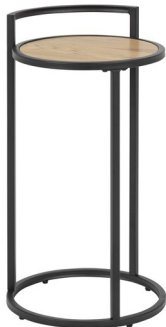

Seaford lamp table - paper wild oak 3, handle - paper wild oak 3, handle - 33,0 x 33,0 x H: 65,0 cm - 0,032m³ - 2,8 kg Art. no.: 0000081850, EAN: 5713941067012