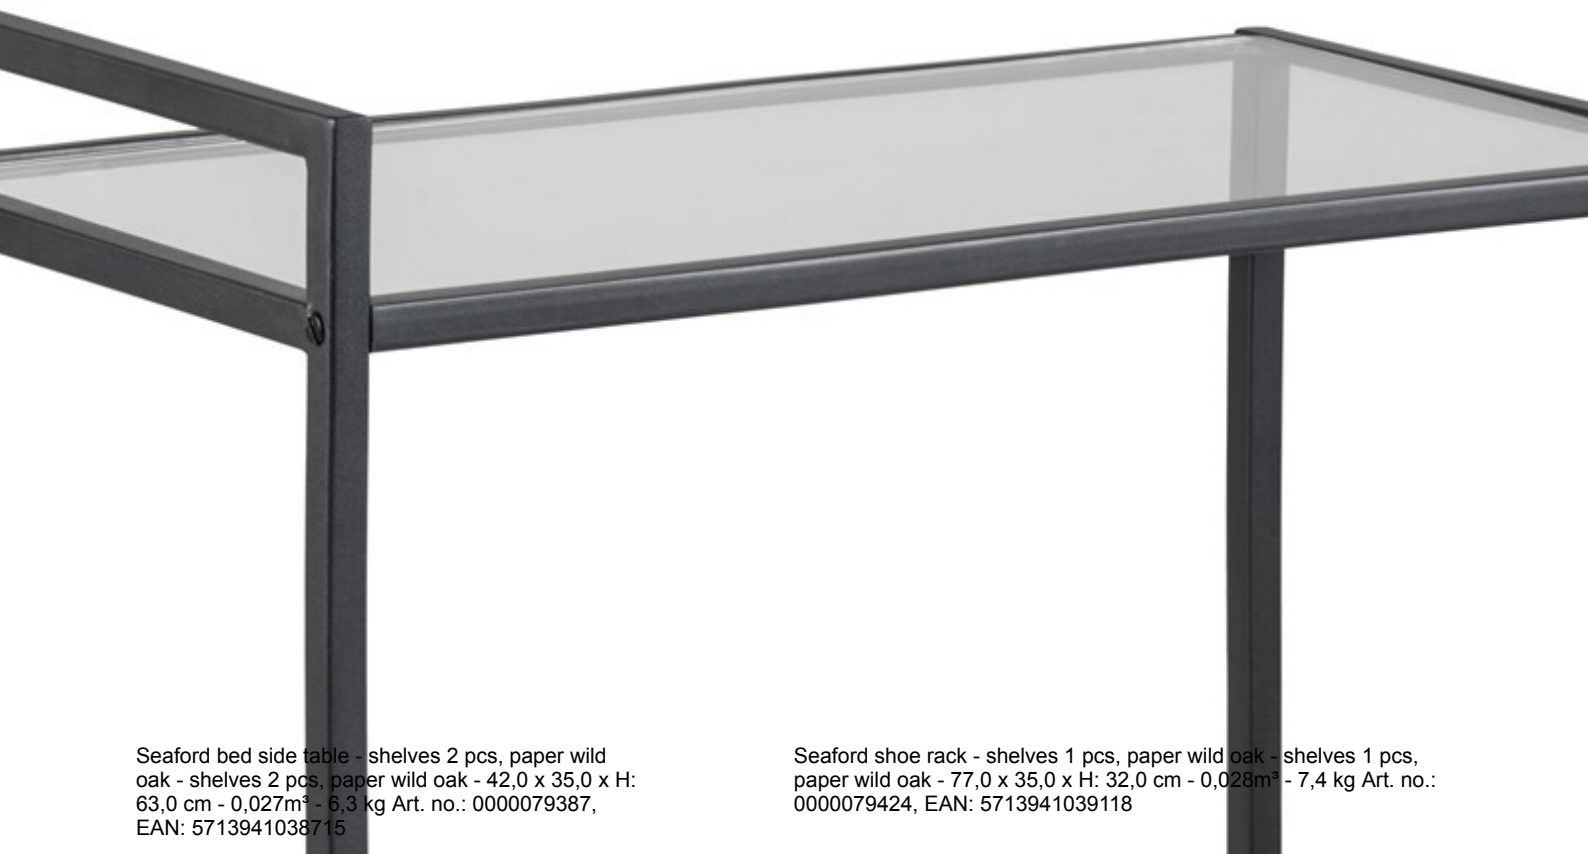

Seaford kitchen trolley shelf - glass clear/matt black,
5 mm - 2 pcs,base metal powder coated - 60,0 x 30,0
x H: 75,0 cm - 0,027m³ - 7,1 kg Art. no.:0000072130,
EAN: 5705994949858

SEAFORD
84104

ACTOI
C O M P A

Seaford bed side table - shelves 2 pcs, paper wild oak - shelves 2 pcs, paper wild oak - 42,0 x 35,0 x H: 63,0 cm - 0,027m³ - 6,3 kg Art. no.: 0000079387, EAN: 5713941038715

Seaford shoe rack - shelves 1 pcs, paper wild oak - shelves 1 pcs, paper wild oak - 77,0 x 35,0 x H: 32,0 cm - 0,028m³ - 7,4 kg Art. no.: 0000079424, EAN: 5713941039118

Seaford bar table - paper wild oak 3, base metal - paper wild oak 3, base metal - 120,0 x 60,0 x H: 105,0 cm - 0,058m³ - 14,2 kg Art. no.: 0000080595, EAN: 5713941052896

Seaford lamp table - paper wild oak 3, base metal - paper wild oak 3, base metal - 40,0 x 40,0 x H: 55,0 cm - 0,016m³ - 3,1 kg Art. no.: 0000080710, EAN: 5713941054180

SEAFORD

84104

ACTOI
C O M P A

Seaford lamp table - paper wild oak 3, base metal - paper wild oak 3, base metal - 45,0 x 45,0 x H: 43,0 cm - 0,019m³ - 3,3 kg Art. no.: 0000080711, EAN: 5713941054197

Seaford bookcase, 3 shelves - melamine ash black, base metal - melamine ash black, base metal - 114,0 x 35,0 x H: 78,0 cm - 0,061m³ - 19,1 kg Art. no.: 0000080890, EAN: 5713941056238