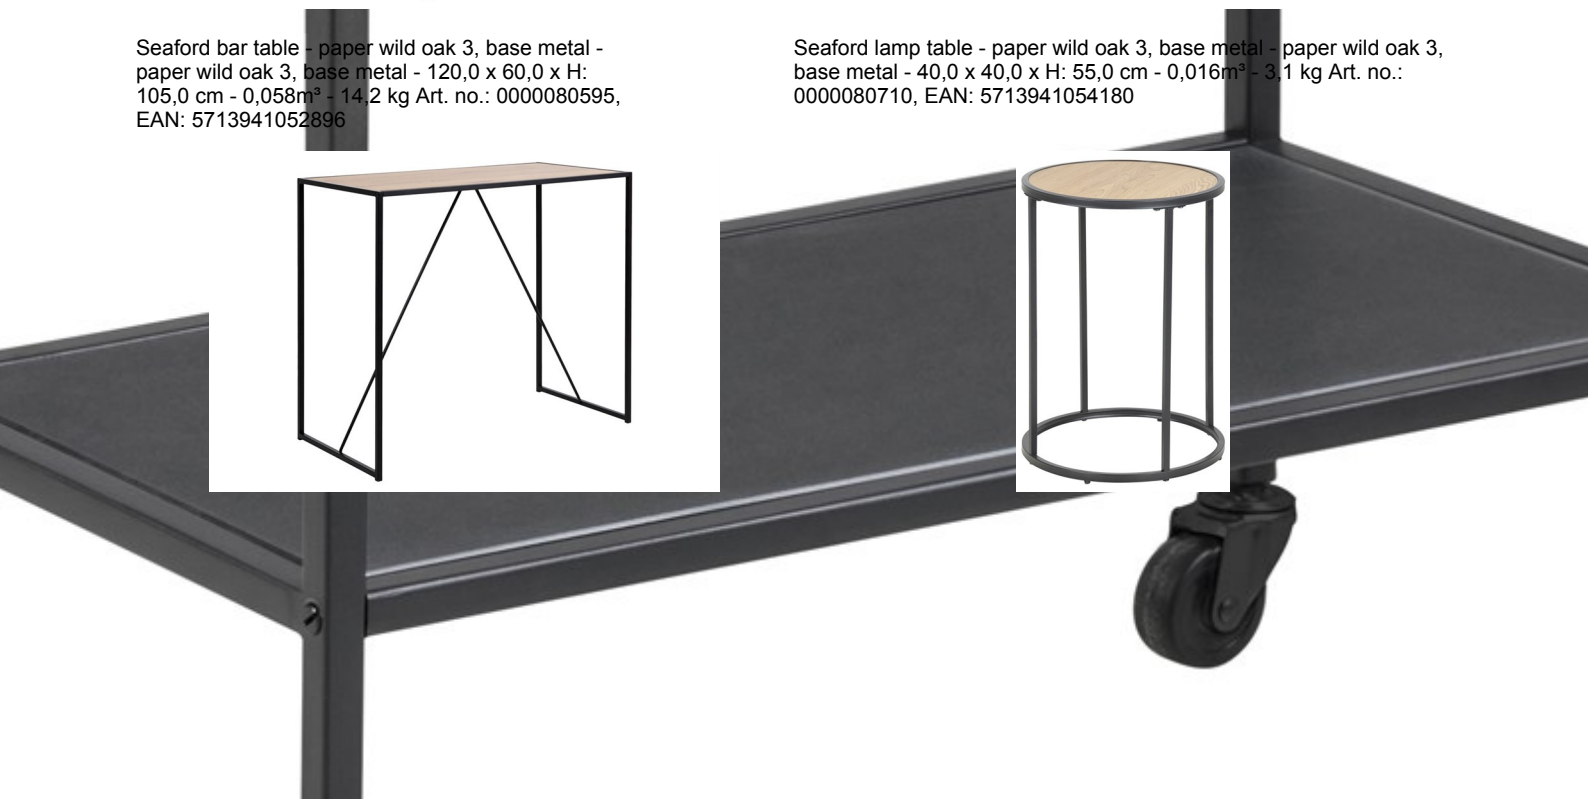

Seaford kitchen trolley shelf - glass clear/matt black,
5 mm - 2 pcs,base metal powder coated - 60,0 x 30,0
x H: 75,0 cm - 0,027m³ - 7,1 kg Art. no.:0000072130,
EAN: 5705994949858

SEAFORD
84104

ACTOI
C O M P A

Seaford bed side table - shelves 2 pcs, paper wild oak - shelves 2 pcs, paper wild oak - 42,0 x 35,0 x H: 63,0 cm - 0,027m³ - 6,3 kg Art. no.: 0000079387, EAN: 5713941038715

Seaford shoe rack - shelves 1 pcs, paper wild oak - shelves 1 pcs, paper wild oak - 77,0 x 35,0 x H: 32,0 cm - 0,028m³ - 7,4 kg Art. no.: 0000079424, EAN: 5713941039118

Seaford bar table - paper wild oak 3, base metal - paper wild oak 3, base metal - 120,0 x 60,0 x H: 105,0 cm - 0,058m³ - 14,2 kg Art. no.: 0000080595, EAN: 5713941052896

Seaford lamp table - paper wild oak 3, base metal - paper wild oak 3, base metal - 40,0 x 40,0 x H: 55,0 cm - 0,016m³ - 3,1 kg Art. no.: 0000080710, EAN: 5713941054180

SEAFORD

84104

ACTOI
C O M P A

Seaford lamp table - paper wild oak 3, base metal - paper wild oak 3, base metal - 45,0 x 45,0 x H: 43,0 cm - 0,019m³ - 3,3 kg Art. no.: 0000080711, EAN: 5713941054197

Seaford bookcase, 3 shelves - melamine ash black, base metal - melamine ash black, base metal - 114,0 x 35,0 x H: 78,0 cm - 0,061m³ - 19,1 kg Art. no.: 0000080890, EAN: 5713941056238