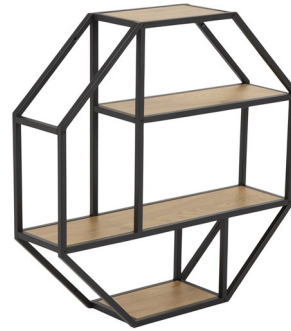

Seaford coffee table - melamine ash black, - melamine ash black, - 110,0 x 60,0 x H: 40,0 cm - 0,055m³ - 10,8 kg Art. no.: 0000086766, EAN: 5713941120984

Seaford slant wall unit - 5 shelves, melamine ash black - 5 shelves, melamine ash black - 77,0 x 36,0 x H: 174,5 cm - 0,073m³ - 15 kg Art. no.: 0000087468, EAN: 5713941129123

Seaford bookcase, 4 shelves - melamine ash black, base - melamine ash black, base - 77,0 x 35,0 x H: 185,0 cm - 0,075m³ - 19,1 kg Art. no.: 0000088159, EAN: 5713941137203

SEAFORD

84104

ACTOI
C O M P A

Seaford sideboard, frame MDF - lacquered, matt black, 3 doors - lacquered, matt black, 3 doors - 120,0 x 40,0 x H: 82,0 cm - 0,125m³ - 38,2 kg Art. no.: 0000088477, EAN: 5713941140425

Seaford wall shelf, octagon - shape, 3 shelves, melamine - shape, 3 shelves, melamine - 77,0 x 20,0 x H: 77,0 cm - 0,043m³ - 8 kg Art. no.: 0000089668, EAN: 5713941154774

Seaford sideboard, frame MDF - lacquered, matt black, 1 door - lacquered, matt black, 1 door - 120,0 x 40,0 x H: 82,0 cm - 0,132m³ - 38,2 kg Art. no.: 0000083439, EAN: 5713941083951