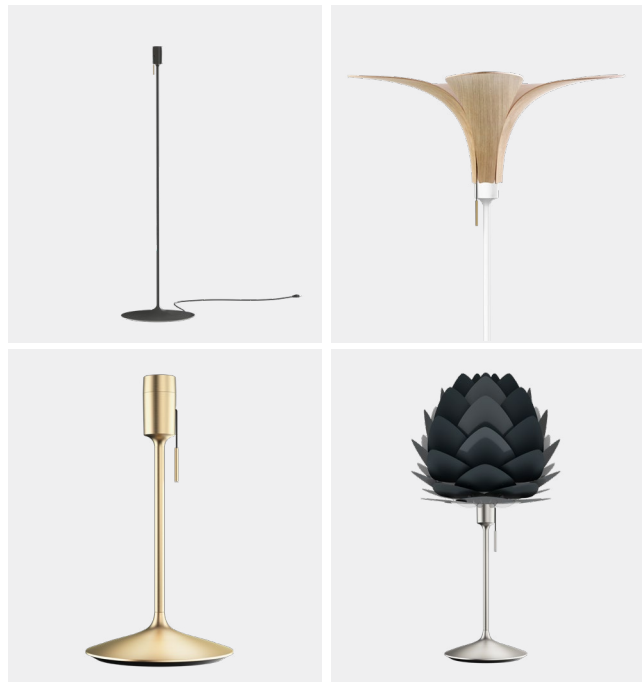

CHAMPAGNE | LIGHT STAND

Designed by Anders Klem

INSPIRED BY THE DELICATE STEM OF A CHAMPAGNE FLUTE

Inspired by the delicate stem of a Champagne flute, this simple light stand has been designed as an elegant accent for any desk, console table or bedside table.

The Champagne table has a hidden, integral USB-port so you can charge your phone or tablet, even when the light is turned off. The lightweight yet sturdy stand has a classic pull-switch, adding a traditional detail to its clean, contemporary shape.

The Champagne can be paired with a large variety of our UIMAGE lampshades.

Find more info on our website umage.com

Light stand
Comes with E26 / E27

TESTS & CERTIFICATIONS
CE (for indoor use), cULus certified

Champagne table: USB power supply incl.

DIMENSIONS
Table: Ø: 22 cm / 8.7" H: 42 cm / 16.5"
Floor: Ø: 38 cm / 15" H: 140 cm / 55.1"

MATERIAL
Aluminium, Steel, MDF and ABS

WEIGHT INCL. PACKAGING
Table: 1.7 kg / 3.7 lb
Floor: 3.3 kg / 7.3 lb