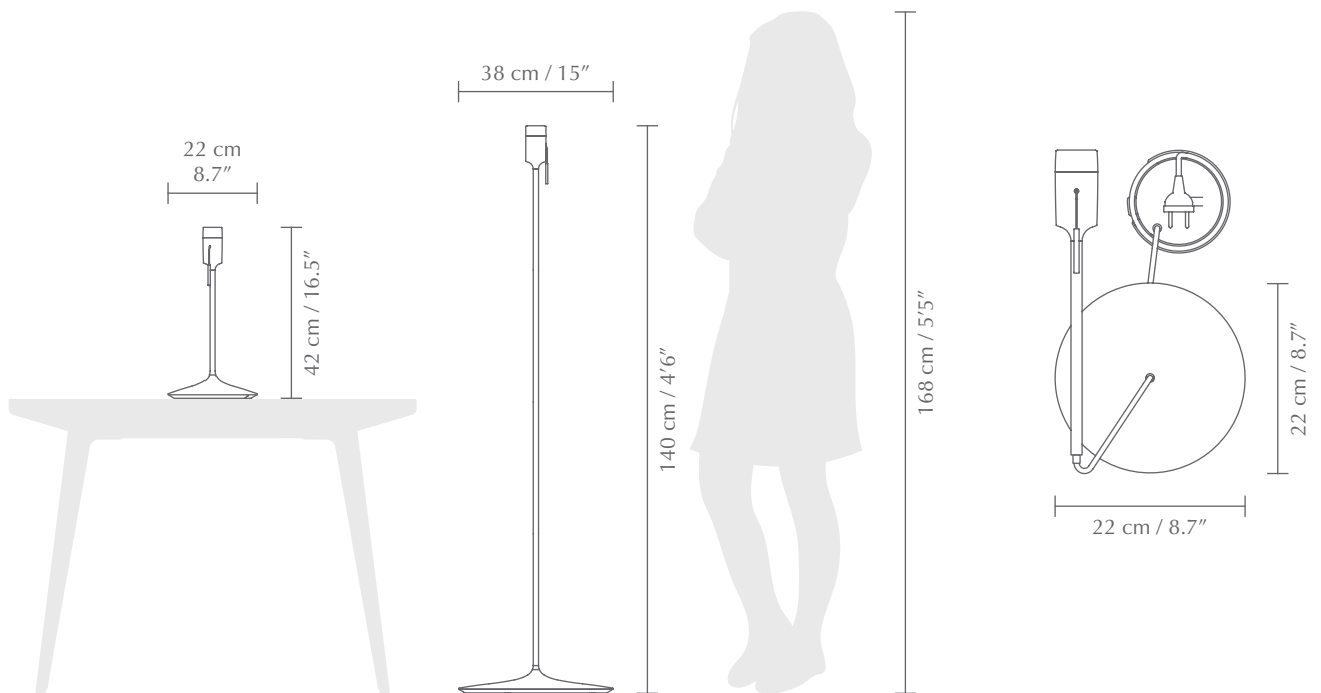

UMAGE

The specifications and dimensions are subject to change without notice. Document date: 26-02-2020 | info@umage.com | www.umage.com
Kongens Nytorv 15, DK-1050 Copenhagen K | +45 31 39 31 31 (tel) & 185 Wythe Ave 2FL, Brooklyn, NY 11249 | +1 646-790-7171 (tel)