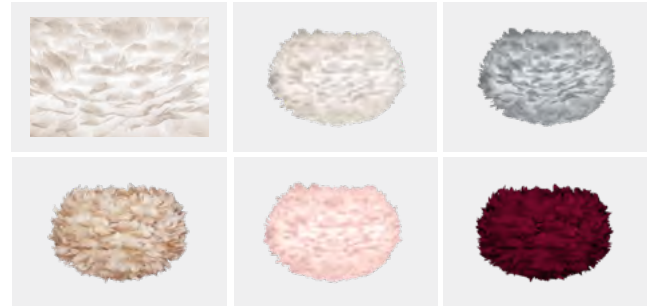

SOFT ELEGANCE FROM NATURE

The Eos lampshade draws its force and beauty from the earth tones of the Nordic landscape. A natural colour palette that creates a warm and welcoming atmosphere – this is the quintessence of the Eos family! With a neutral and harmonious colour, the Eos lampshade will perfectly suit any minimalist interior design, adding a sophisticated and elegant touch. Either in a modern living room or in a classic bedroom, this lampshade will bring a trendy yet timeless look and a soothing vibe to your space.

Find more info on our website umage.com

Pendant, floor and table lampshade
Compatible with E26 / E27

Flip 180°

Easily cleaned with hairdryer

Exposure to sunlight may cause a colour fading of your Eos lamp

DIMENSIONS

Eos micro: Ø: 22 cm / 8.7" H: 16 cm / 6.3"

Eos mini: Ø: 35 cm / 13.8" H: 20 cm / 7.9"

Eos medium: Ø: 45 cm / 17.7" H: 30 cm / 11.8"

Eos large: Ø: 65 cm / 25.6" H: 40 cm / 15.7"

Eos x-large: Ø: 75 cm / 29.5" H: 45 cm / 17.7"

Eos xx-large: Ø: 110 cm / 43.3" H: 70 cm / 27.6"

MATERIAL

Goose feathers, fabric and steel

FEATHERS

Eos micro: 500 feathers

Eos mini: 900 feathers

Eos medium: 1800 feathers

Eos large: 4050 feathers

Eos x-large: 5400 feathers

Eos xx-large: 12150 feathers

FIRE RETARDANT

For fire retardant version, order US item numbers

WEIGHT INCL. PACKAGING

Eos micro: 330 g / 0.7 lb

Eos mini: 500 g / 1.1 lb

Eos medium: 1 kg / 2.2 lb

Eos large: 1.6 kg / 3.5 lb

Eos x-large: 2.9 kg / 6.4 lb

Eos xx-large: 6.4 kg / 14.1 lb

LIGHT SOURCE

E26 / E27 - max 15W LED (not included)

ASSEMBLY TIME

5 min - video guide at umage.com

MEDIA KIT

Photos and press material

Download at umagepress.com

ORDERING INFORMATION

Eos mini white

Eos mini light grey

Eos mini light brown

Eos mini light rose

Eos mini red

Eos micro white

Eos micro light grey

Eos micro light brown

Eos micro light rose

Eos medium white

Eos medium light brown

Eos medium light grey

Eos medium light rose

Eos medium red

Eos large white

Eos large light brown

Eos large light grey

Eos large light rose

Eos large red

Eos x-large white

Eos x-large light brown

Eos x-large light grey

Eos xx-large white

EU/UK #2011 / US #3001

EU/UK #2124 / US #3013

EU/UK #2126 / US #3015

EU/UK #2298 / US: n/a

EU/UK #2022 / US: n/a

EU/UK #2091 / US #3000

EU/UK #2123 / US #3012

EU/UK #2125 / US #3014

EU/UK #2010 / US #3002

EU/UK #2066 / US #3006

EU/UK #2085 / US #3009

EU/UK #2300 / US: n/a

EU/UK #2021 / US: n/a

EU/UK #2042 / US #3003

EU/UK #2089 / US #3007

EU/UK #2090 / US #3010

EU/UK #2299 / US: n/a

EU/UK #2023 / US: n/a

EU/UK #2012 / US #3004

EU/UK #2067 / US #3008

EU/UK #2086 / US #3011

EU/UK #2041 / US #3005

COLOUR VARIATIONS

white

light brown

light grey

light rose

red