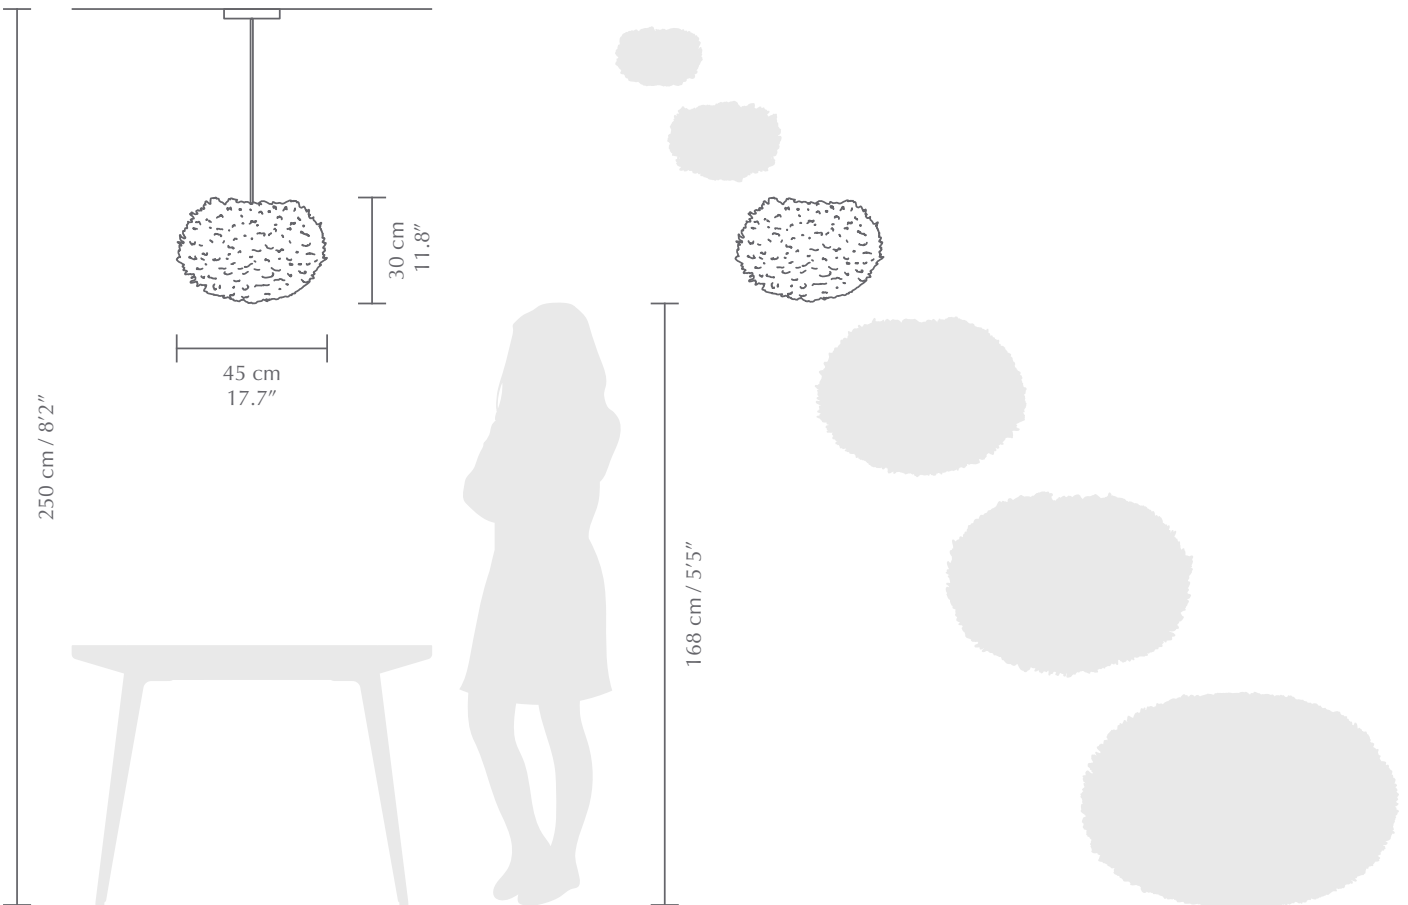

DIMENSIONS

Eos micro: Ø: 22 cm / 8.7" H: 16 cm / 6.3"

Eos mini: Ø: 35 cm / 13.8" H: 20 cm / 7.9"

Eos medium: Ø: 45 cm / 17.7" H: 30 cm / 11.8"

Eos large: Ø: 65 cm / 25.6" H: 40 cm / 15.7"

Eos x-large: Ø: 75 cm / 29.5" H: 45 cm / 17.7"

COLOUR VARIATIONS

white

light brown

light grey

light rose

red

RECOMMENDED ACCESSORIES

- Cord set
- Canopy
- Swag kit
- Tripod floor (not large, x-large & xx-large)
- Tripod table (not large, x-large & xx-large)
- Tripod base (not large, x-large & xx-large)
- Cannonball
- Cannonball cluster 2
- Cannonball cluster 3
- Champagne floor (not x-large & xx-large)
- Champagne table (not x-large & xx-large)
- Willow mini (not large, x-large & xx-large)
- Willow single (not x-large & xx-large)
- Willow double (not x-large & xx-large)
- Rosette
- Idea 60 mm / 2.3" LED bulb
- Idea 6W 80 mm / 3.1" LED bulb
- Idea 2W 45 mm / 1.8" LED bulb
- Idea 7W 60 mm / 2.3" LED bulb
- Idea 7W 80 mm / 3.1" LED bulb
- Idea 13W 70 mm / 2.8" LED bulb