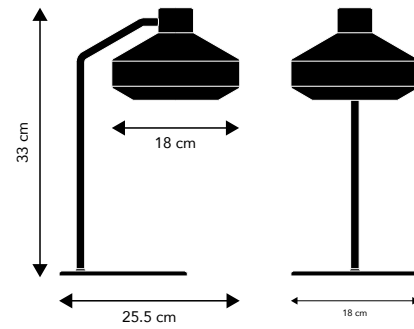

<< Back to contents

MAYOR

Designer: Toni Rie (2020)

Metal table lamp.

Cord:
250 cm black fabric

On/off:
Switch on cord

Socket/bulb (not incl.):
E14 max 25W
Learn more about e.g. Kelvin, Lumen, Watt - see our homepage. Click [here](#).

Recommended bulb:
E14 2.2W: art.no. 110200. Megaman LED T-lamp. (Energy class A++)

Weight:
2.5 kg.

Box dimensions:
21x21x41 cm
3.0 kg. gross

Assembly Instructions:
See and/or download [here](#).

High resolution images:
If you need high resolution images - see our images of this model [here](#).

Instagram ready images.
The correct format for Instagram images can be downloaded [here](#).

Art.no. 118472