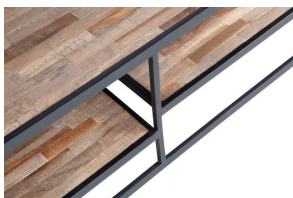

373317-N

VIC COFFEE TABLE WOOD/METAL 120x60

wood

 **DE
EEKHOORN**
dutch furniture

+31 88 96 66 300
info@deekhoorn.com
www.deekhoorn.com