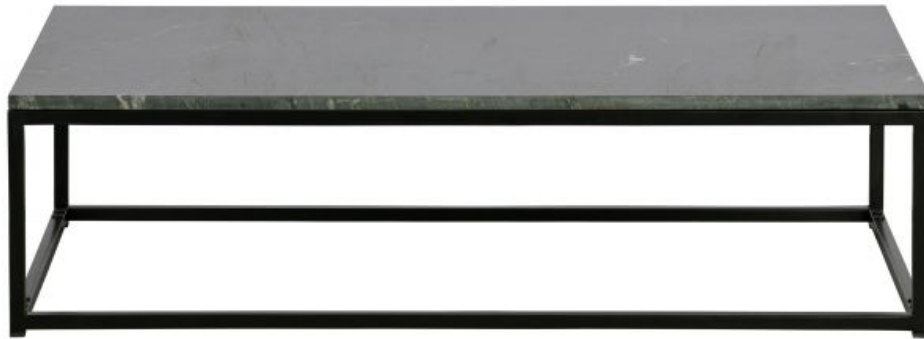

800219-Z

MELLOW COFFEE TABLE MARBLE BLACK 32x120x60

Material marble

Color finish black

Additional description

Luxury, modern side table
Black Bidasar marble with black iron frame
Every tabletop is unique!
H 32 x W 120 x D 60 cm

The Mellow side table is luxurious and modern and comes from the collection of the Dutch brand BePureHome. The table is made of black Bidasar marble with a black iron frame. A unique item in your living room! Each tabletop has its own unique marble drawings.

The thickness of the tabletop is 2 cm. On the underside of the tabletop is a fiber mat, which provides reinforcement and flexibility. The legs (height 30 cm) and base are made of iron with a black finish.