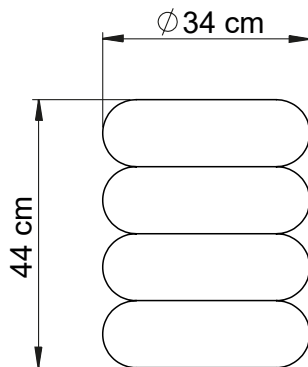

fact sheet

Stool Chubby

240-030-025 pink

Also available in the colour

240-030-026
white

Design by

pols potten studio 2020

About the designer

Spare parts

Felt gliders

Packaging

Packed in one carton box 5ply.
Size: 39 x 39 x 50 cm

Made-to-order

Non-standard fabrics or colours are made-to-order against a minimum order quantity of 50 pieces. Please contact your account manager for a specific custom made request.