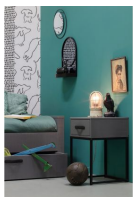

373393-L

MORRIS NIGHTSTAND PINE LEEM [fsc]

The mark of responsible forestry

Material PINE

Color finish leem

Packages 1

Country of origin NL

Assembly required Assembly required

Additional description

Slim, tough nightstand
Solid pine [FSC] loam lacquered with black metal frame
Convenient; storage space through the drawer
H 52 x W 35 x D 35 cm

Slim and tough we call bedside cabinet Morris from the collection of the Dutch brand WOOD. This solid, FSC certified pine bedside cabinet has a rustic finish, is sprayed in the colour loam and the drawer (hxwx) 9x29x28 cm has a black leather handle. The frame is 35 cm high and is made of black lacquered metal.

This cabinet is part of the Morris room, this room consists of a single bed, a bed drawer, this desk, this closet and a bedside table.

Rough sawn wood This cabinet is made of rough sawn wood. This means that the wood has been sawn across, giving it a rustic sanded appearance. This gives the furniture a lived through vintage look. Because of this treatment, unevenness and small cracks can be extra visible. These are characteristics of coarsely sawn wood. Each one is therefore unique!