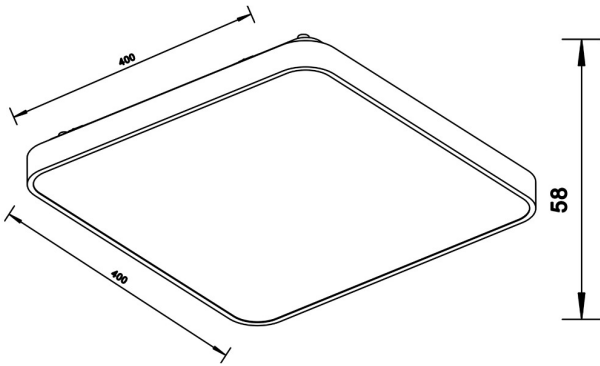

## Ceiling lamp SIERRA 12100006-SL

---

Producent code: 003064-009110  
Lamp type: ceiling  
Series: Sierra  
Materials: aluminium, metal, plastic  
Model: SIERRA  
Light source type: built-in LED  
Colour: silver  
Max power [W]: 40  
Type of protection [IP]: 22  
Tension [V]: 230  
Lumens: 2600  
Kelvins: 4000  
Height [cm]: 5,8  
Length [cm]: 40  
Width [cm]: 40