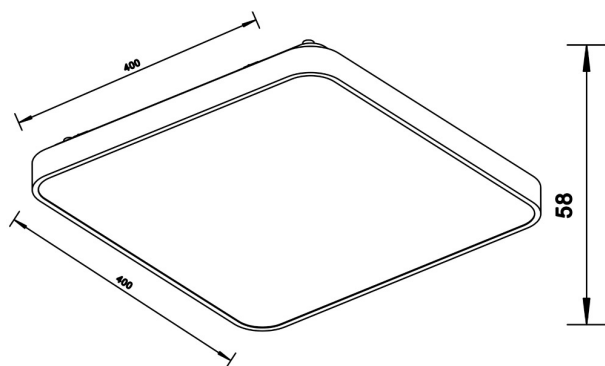

## Ceiling lamp SIERRA 12100006-GD

---

Producent code: 003064-009114  
Lamp type: ceiling  
Series: Sierra  
Materials: aluminium, metal, plastic  
Model: SIERRA  
Light source type: built-in LED  
Colour: gold  
Max power [W]: 40  
Type of protection [IP]: 22  
Tension [V]: 230  
Lumens: 2400  
Kelvins: 4000  
Height [cm]: 5,8  
Length [cm]: 40  
Width [cm]: 40