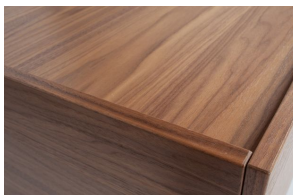

375144-W

BLOCK COFFEE TABLE PINE WALNUT 82x82 [fsc]

The mark of responsible forestry

vtwonen

Material	PINE
----------	------

Color finish	walnut
--------------	--------

Packages	1
----------	---

Country of origin	NL
-------------------	----

Additional description

This Block side table is from the collection of the Dutch brand VTwonen. Block side table is executed in the color walnut veneer. The pine plinth has a sanded finish and is lacquered in the color black, RAL 9005. The height of the foot is 6 cm, the height of the top is 38 cm. This table weighs 28 kg.

Block side table is available in three different sizes.

...

 **DE EEEKHOORN**
dutch furniture

+31 88 96 66 300

info@deekhoorn.com

www.deekhoorn.com