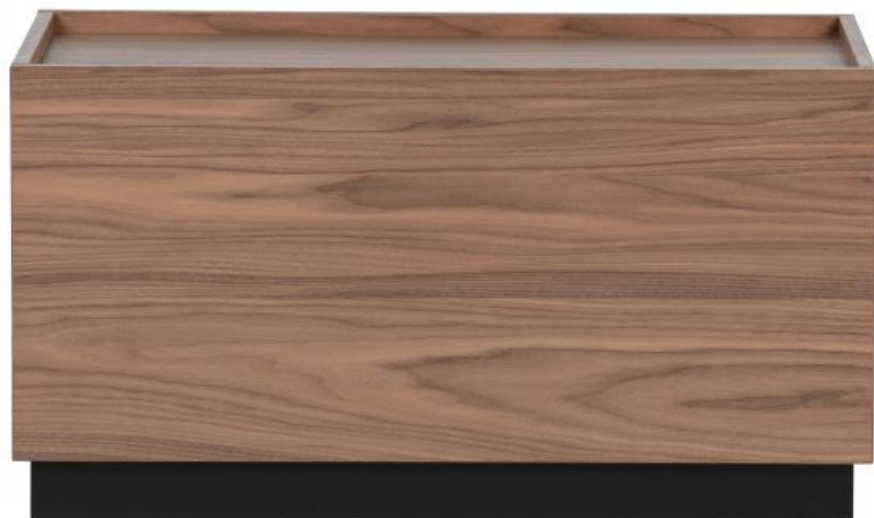

375143-W

BLOCK COFFEE TABLE PINE WALNUT 40x82 [fsc]

The mark of responsible forestry

vtwonen

Color finish	walnut
--------------	--------

Packages	1
----------	---

Country of origin	NL
-------------------	----

Additional description

This Block side table is from the collection of the Dutch brand VTwonen. Block side table is executed in the color walnut veneer. The pine plinth has a sanded finish and is lacquered in the color black, RAL 9005. The height of the foot is 6 cm, the height of the top is 38 cm. This table weighs 19 kg.