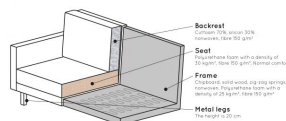

800746-126

RODEO DAYBED RIGHT VELVET RUST

Additional description

The Rodeo daybed is the new version of the successful Rodeo series from BePureHome. This sofa is modern, chic and contemporary. The daybed has a unique design and is made in a beautiful velvet fabric. Thanks to the slim frame it subtly shows in the living room. The legs are made of black metal.

The total seat width is 194 cm, the seat height is 47 cm and the seat depth is 63 cm. The daybed comes with a spacious back cushion (128x45 cm), making it really lounging on this lovely sofa!

The dimensions are (hxwx) 85x203x86 cm.