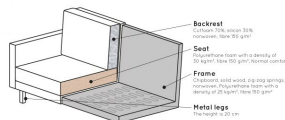

800543-162

RODEO 3 SEATER VELVET GREEN FOREST

Country of origin

PL

Additional description

The new Rodeo series from BePureHome is modern, tough and contemporary. This 3-seater sofa is generous, offers plenty of seating space and has a soft velvet fabric. Thanks to its slim frame and loose cushions, the sofa subtly displays in the living room. The legs are made of black metal. The seat height is 45 cm, the seat depth is 60 cm and the height of the armrests is 68 cm.