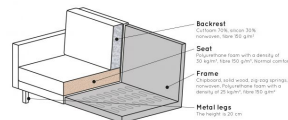

Frame bench: solid wood, chipboard, beaverboard, cardboard, zigzag springs.

Foam seat: foam T3037

Foam back: cut foam 70%/, silicone 30%.

The fabric velvet with a velvet appearance feels soft, is of a heavy quality and suitable for intensive use. The fabric has not been tested for additional treatments and therefore we do not recommend impregnating the sofa. If this is deemed necessary, it is at your own risk and we recommend that you test it out of sight.

The Rodeo series consists of a 3-seater sofa, a 2.5-seater sofa, an armchair/loveseat, a footstool measuring 120x60 cm, a dining bench and a dining chair.

Orders for this item cannot be cancelled.

Not available for the UK. This article is not Fire Retardant...