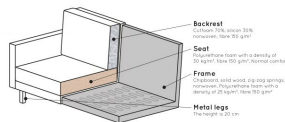

800541-156

RODEO ARMCHAIR VELVET DARK GREEN HUNTER

Dimensions	85x105x86
Material	100% pes
Color finish	dark green
Packages	1
Country of origin	PL

Additional description

Velvet is the newest fabric version of the beautiful Rodeo seating series by the brand BePureHome. This loveseat is modern, chic and contemporary. This 1.5-seater armchair / Loveseat is generous and has a beautiful 100% polyester velvet fabric. The legs are made of black metal. The seat height is 45 cm, the seat depth is 60 cm and the height of the armrests is 68 cm. The fabric 100% polyester velvet, feels soft, is of a heavy quality and is suitable for intensive use. The fabric has not been tested for additional treatments and we therefore advise against impregnating the sofa. If this is deemed necessary, it is at your own risk and we recommend that you test it out on a spot - out of sight. The Rodeo furniture series consists of this armchair / Loveseat, a 3-seater sofa, a 2.5-seater sofa, stool 120x60, a dining sofa and a dining chair.