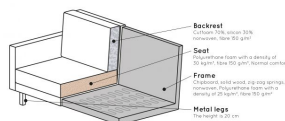

800972-79

RODEO CORNER SOFA LEFT VELVET ANTHRACITE

EAN	8714713103751
Dimensions	85x266x86/213
Material	100% pes
Color finish	anthracite
Packages	2
Country of origin	PL
Assembly required	Assembly required

This is the corner sofa on the left, when you stand in front of the sofa, the corner is on the left. The height of the bench is 85 cm, the length on the left is 213 cm, the length of the bench on the right is 266 cm and the depth is 88 cm. The width of the 2-seater part is 180 cm, the width of the corner part is 86 cm.

The seat height is 45 cm, the seat depth is 60 cm and the height of the armrests is 68 cm.

The velvet fabric with a velvet look feels soft, is of a heavy quality and suitable for intensive use. The fabric has not been tested for additional treatments and the...