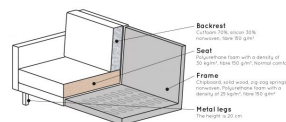

800972-45

RODEO CORNER SOFA LEFT VELVET BLUE

Packages

2

Country of origin

PL

Assembly required

Assembly required

This is the corner sofa on the left, when you stand in front of the sofa, the corner is on the left. The height of the bench is 85 cm, the length on the left is 213 cm, the length of the bench on the right is 266 cm and the depth is 88 cm. The width of the 2-seater part is 180 cm, the width of the corner part is 86 cm.

The seat height is 45 cm, the seat depth is 60 cm and the height of the armrests is 68 cm.

The velvet fabric with a velvet look feels soft, is of a heavy quality and suitable for intensive use. The fabric has not been tested for additional treatments and therefore we do not recommend impregnating the sofa. If this is deemed necessary, it is at your own risk and we recommend that you test it out of sight.

The Rodeo series consists of this corner sofa, a 3-seater sofa, a 2.5-seater sofa, armchair/loveseat, the Rodeo stool 120x60, a dining room sofa and the Rodeo dining room chair.

Orders of this article cannot be cancelled...