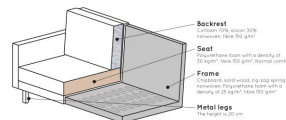

800972-198

RODEO CORNER SOFA LEFT VELVET TEAL

Color finish teal

Packages 2

Country of origin PL

Assembly required Assembly required

Additional description

The Rodeo series by BePureHome is modern, tough and contemporary. This corner sofa on the left is spacious, offers plenty of seating space and has a soft velvet fabric. Thanks to its slim frame and loose cushions, the sofa subtly shows in the living room. The legs are made of black metal.

This is the corner sofa on the left, when you stand in front of the sofa, the corner is on the left. The height of the bench is 85 cm, the length on the left is 213 cm, the length of the bench on the right is 266 cm and the depth is 88 cm. The width of the 2-seater part is 180 cm, the width of the corner part is 86 cm.

The seat height is 45 cm, the seat depth is 60 cm and the height of the armrests is 68 cm.

The velvet fabric with a velvet look feels soft, is of a heavy quality and suitable for intensive use. The fabric has not been tested for additional treatments and therefore we do not recommend impregnating the sofa. If this is deemed necessary, it is at your own risk and we recommend that you test it out of sight.

The Rodeo series consists of this corner sofa, a 3-seater sofa, a 2.5-seater sofa, armchair/loveseat, the Rodeo stool 120x60, a dining ...

+31 88 96 66 300

info@deekhoorn.com

www.deekhoorn.com