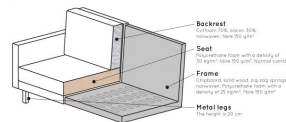

800972-162

RODEO CORNER SOFA LEFT VELVET GREEN FOREST

Dimensions 85x266x86/213

Material 100% pes

Color finish green

Packages 2

Country of origin PL

Assembly required Assembly required

This is the corner sofa on the left, when you stand in front of the sofa, the corner is on the left. The height of the bench is 85 cm, the length on the left is 213 cm, the length of the bench on the right is 266 cm and the depth is 88 cm. The width of the 2-seater part is 180 cm, the width of the corner part is 86 cm.

The seat height is 45 cm, the seat depth is 60 cm and the height of the armrests is 68 cm.

The velvet fabric with a velvet look feels soft, is of a heavy quality and suitable for intensive use. The fabric has not been tested for additional treatments and therefore we do not recommend impregnating the sofa. If this is deemed necessary, it is at your own risk...