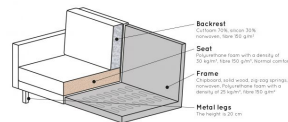

DE EEEKHOORN
dutch furniture

+31 88 96 66 300

info@deekhoorn.com

www.deekhoorn.com