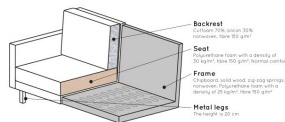

800972-126

RODEO CORNER SOFA LEFT VELVET RUST

Country of origin

PL

Assembly required

Assembly required

Additional description

The Rodeo series by BePureHome is modern, tough and contemporary. This corner sofa on the left is spacious, offers plenty of seating space and has a soft velvet fabric. Thanks to its slim frame and loose cushions, the sofa subtly shows in the living room. The legs are made of black metal.

This is the corner sofa on the left, when you stand in front of the sofa, the corner is on the left. The height of the bench is 85 cm, the length on the left is 213 cm, the length of the bench on the right is 266 cm and the depth is 88 cm. The width of the 2-seater part is 180 cm, the width of the corner part is 86 cm.

The seat height is 45 cm, the seat depth is 60 cm and the height of the armrests is 68 cm.

The velvet fabric with a velvet look feels soft, is of a heavy quality and suitable for intensive use. The fabric has not been tested for additional treatments and therefore we do not recommend impregnating the sofa. If this is deemed necessary, it is at your own risk and we recommend that you test it out of sight.

The Rodeo series consists of this corner sofa, a 3-seater sofa, a 2.5-seater sofa, armchair/loveseat, the Rodeo stool 120x60, a dining room sofa and the Rodeo dining room chair.

Orders of this article cannot be cancelled.